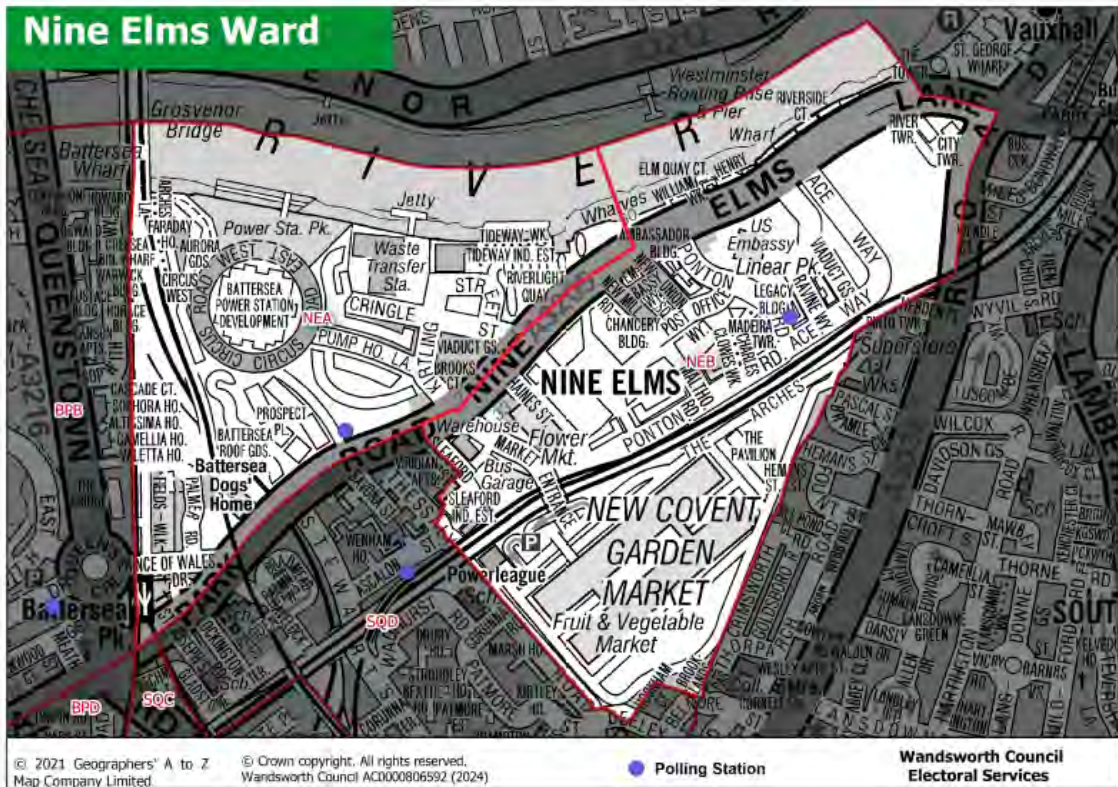

Nine Elms ward

Polling District Ref	Polling Station Address	No of electors in-person Oct 2024	Parliamentary Constituency	Venue Status
NEA	Temporary Building, Near to Underground Station, Battersea Power Station, SW11 8AL	1504	Battersea	Used in 2024 and Proposed
NEB	World Heart Beat, Embassy Gardens, 3 Ponton Road, SW11 7BD	2147	Battersea	Used in 2024 and Proposed

These venues were used at both 2024 polls and now feel established. No significant issues were raised at either major poll in 2024. It is therefore recommended that these districts and places continue as the designated scheme for the ward.