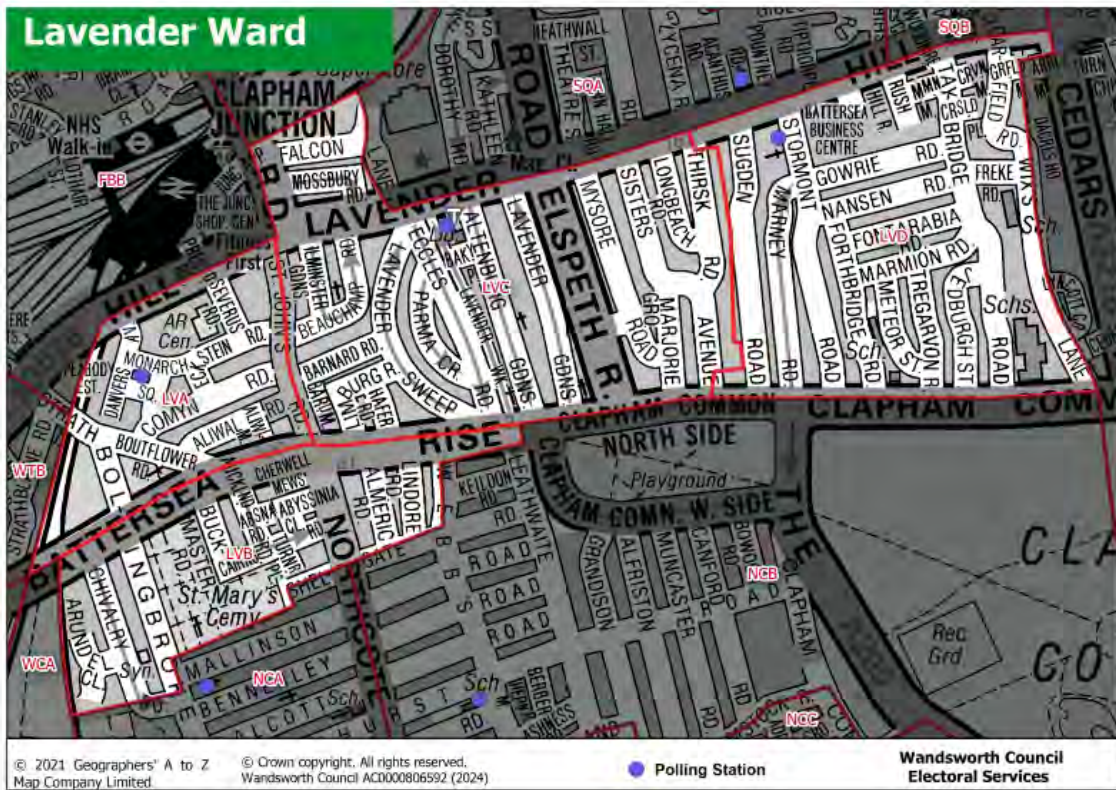

Appendix 1 – Polling District and Places Review 2024

Lavender ward

Polling District Ref	Polling Station Address	No of electors in-person Oct 2024	Parliamentary Constituency	Venue Status
LVA	Burrige Gardens Community Centre, Monarch Square, SW11 1AR	998	Battersea	Used in 2024 Proposed
LVB	Ransom Pentecostal AME Zion Church, Church Hall, 2A Mallinson Road, SW11 1BP	1129	Battersea	Current & Proposed
LVC	Battersea Library, 265 Lavender Hill, SW11 1JB	3050	Battersea	Current & Proposed
LVD	Devas Club, 2A Stormont Road, London, SW11 5EN	2644	Battersea	Current & Proposed

It is proposed that polling place Burrige Gardens Community Centre is confirmed as the venue for LVA polling district. This was used at both polls in 2024 after the previous community centre was knocked down. It is a very good venue and no issues were reported. It is recommended that all other districts and places to remain designated.