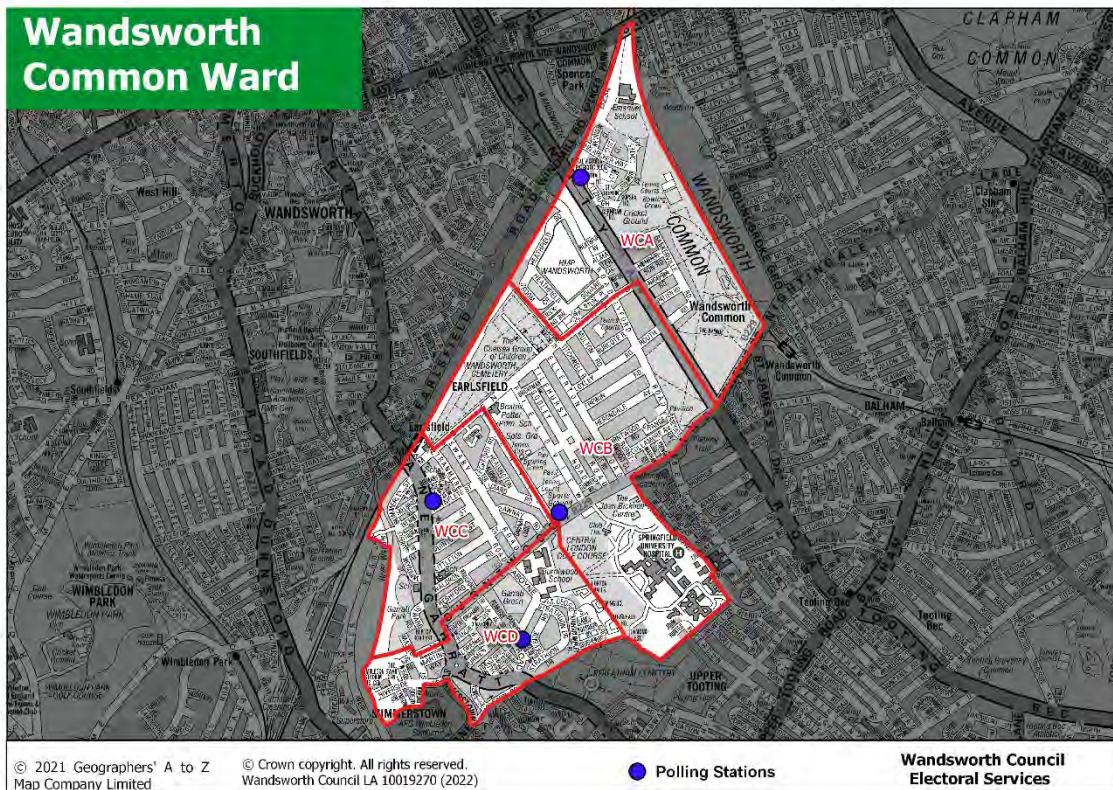

Appendix 1 – Polling District and Places Review 2024

Wandsworth Common

Polling District Ref	Polling Station Address	No of electors in-person Oct 2024	Parliamentary Constituency	Venue Status
WCA	345 Nursery School, Fitzhugh Community Clubroom, Fitzhugh Grove, SW18 3SA	1594	Tooting	Current & Proposed
WCB	Battersea Ironsides Sports Club, Openview, SW17 0AW	2153	Tooting	Current & Proposed
WCC	St Andrew`s Church Earlsfield, 571 Garratt Lane, SW18 4SR	3624	Tooting	Current & Proposed
WCD	Aboyne Community Clubroom, Deeside Road, SW17 0PL	2296	Tooting	Current & Proposed

The currently designated Polling Districts and Places are now well established. No issues of note were raised at either major poll in 2024. Therefore, it is recommended that the current scheme continues for this ward.