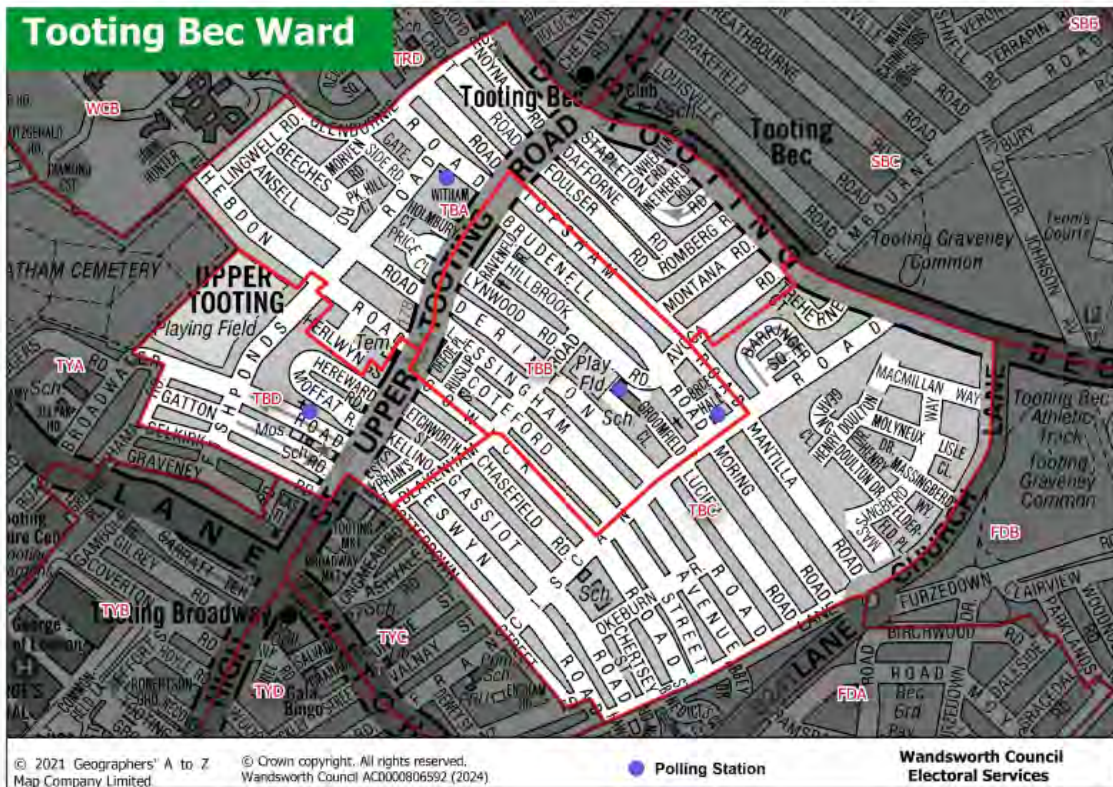

Tooting Bec ward

Polling District Ref	Polling Station Address	No of electors in-person Oct 2024	Parliamentary Constituency	Venue Status
TBA	Tooting Hub, St Peter`s Church Hall, 7A Beechcroft Road, SW17 7BU	2950	Tooting	Current & Proposed
TBB	Hillbrook Primary School, Hillbrook Road, SW17 8SG	1925	Tooting	Current & Proposed
TBC	All Saints` Church Tooting, Brudenell Road, SW17 8DQ	4761	Tooting	Current & Proposed
TBD	St Augustine`s Church Hall, 16-18 Broadwater Road, SW17 0EF	1487	Tooting	Current & Proposed

The currently designated Polling Districts and Places are now well established. No issues of note were raised at either major poll in 2024. Therefore, it is recommended that the current scheme continues for this ward.