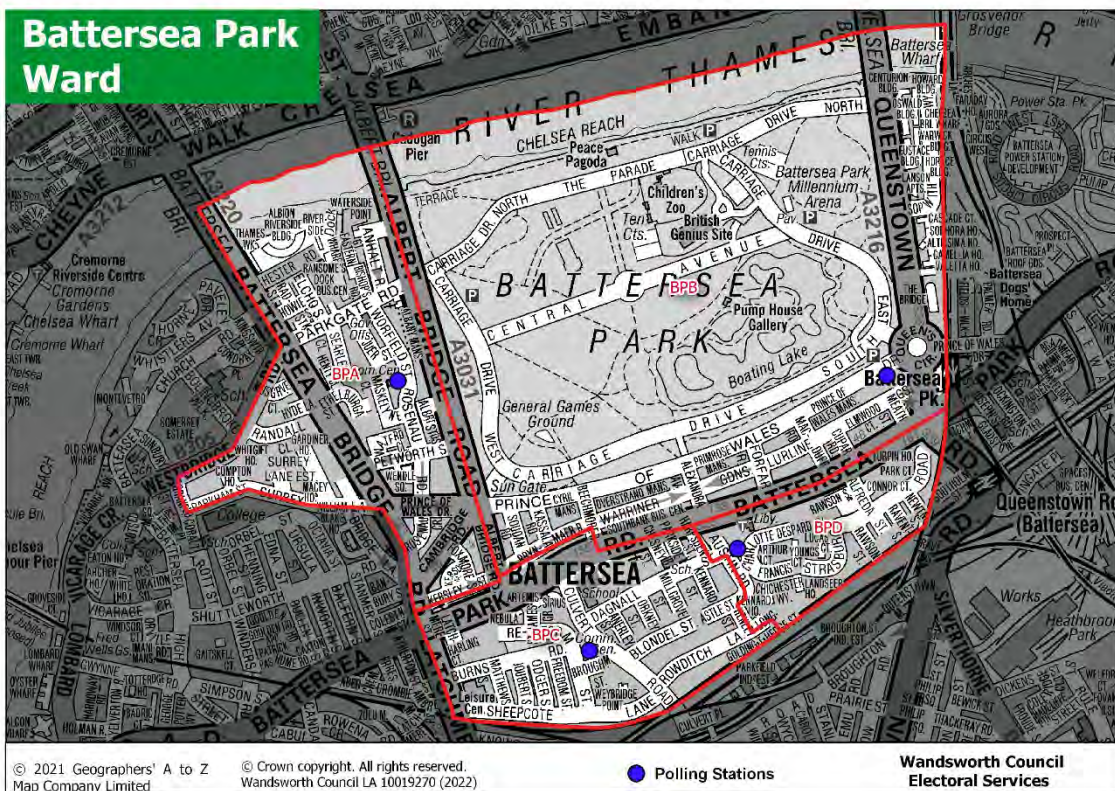

Battersea Park ward

Polling District Ref	Polling Station Address	No of electors in-person Oct 2024	Parliamentary Constituency	Venue Status
BPA	Ethelburga Community Clubroom, 60 Worfield Street, SW11 4RA	3318	Battersea	Current & Proposed
BPB	All Saints` Church Battersea Fields, Prince of Wales Drive, SW11 4BD	3114	Battersea	Current & Proposed
BPC	Wilditch Community Centre, 48 Culvert Road, SW11 5BB	2298	Battersea	Current & Proposed
BPD	Shaftesbury Christian Centre, 2 Austin Road, SW11 5JP	1776	Battersea	Current & Proposed

The currently designated Polling Districts and Places are now well established. No issues of note were raised at either major poll in 2024. Therefore, it is recommended that the current scheme continues for this ward.