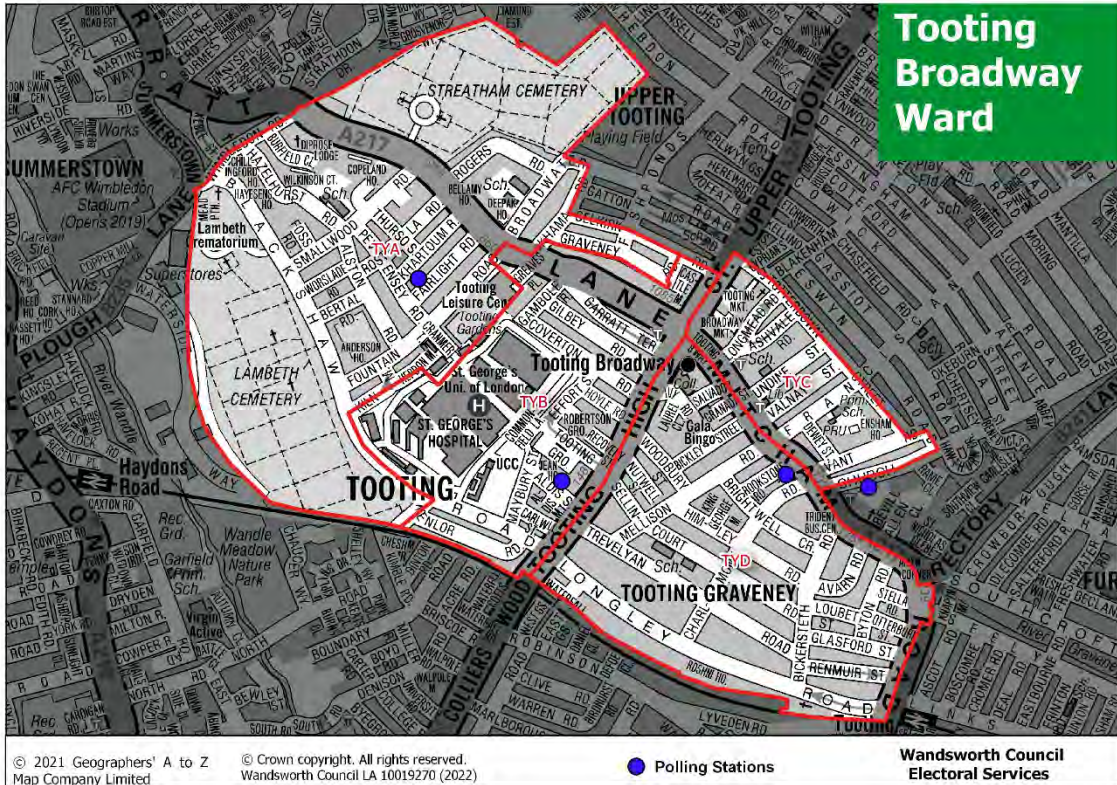

Tooting Broadway ward

Polling District Ref	Polling Station Address	No of electors in-person Oct 2024	Parliamentary Constituency	Venue Status
TYA	Yahweh Christian Fellowship, 52 Fairlight Road, SW17 0JD	3135	Tooting	Current & Proposed
TYB	Pilgrims` Union Church of God, Church Hall, Aldis Street, SW17 0RZ	2503	Tooting	Current & Proposed
TYC	St Nicholas Church, Church Lane, SW17 9PP	1184	Tooting	Current & Proposed
TYD	Tooting United Reformed Church, Rookstone Road, SW17 9NQ	4214	Tooting	Current & Proposed

The currently designated Polling Districts and Places are now well established. No issues of note were raised at either major poll in 2024 or the local council by-election in January 2024. Therefore, it is recommended that the current scheme continues for this ward.