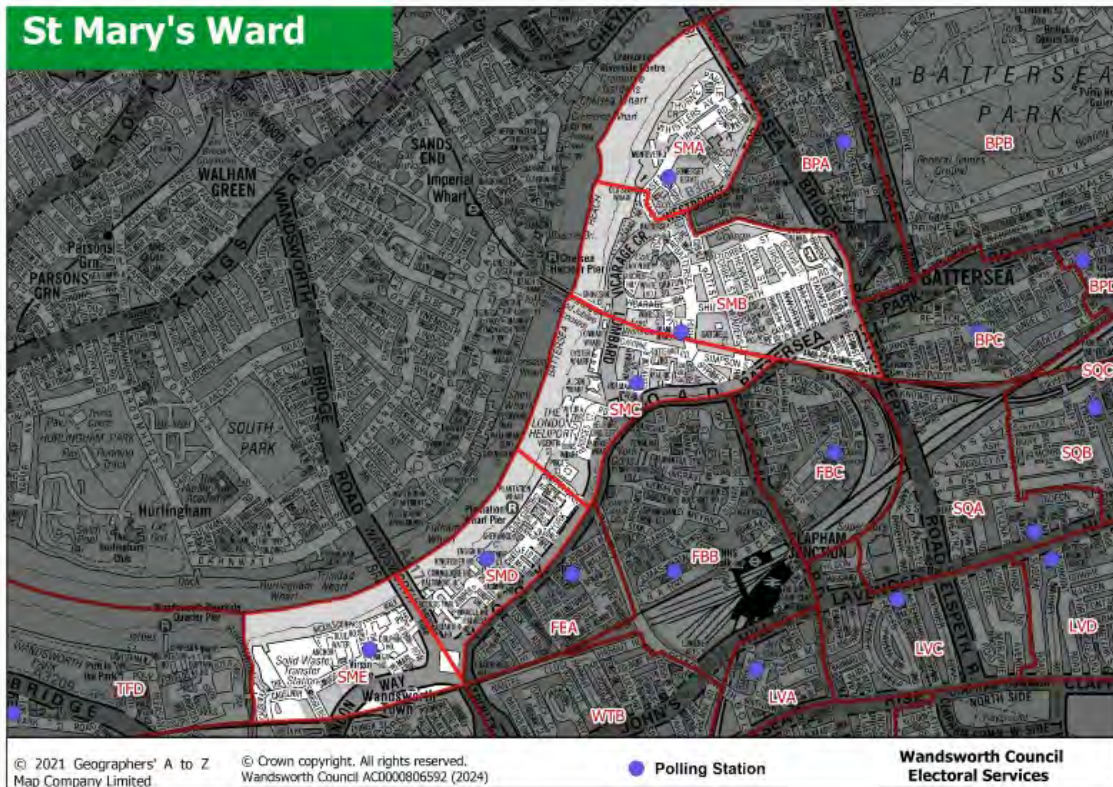

Appendix 1 – Polling District and Places Review 2024

St Mary's ward

Polling District Ref	Polling Station Address	No of electors in-person Oct 2024	Parliamentary Constituency	Venue Status
SMA	Dimson Lodge Clubroom, 141 Battersea Church Road, SW11 3NR	923	Battersea	Current & Proposed
SMB	Katherine Low Settlement, 108 Battersea High Street, SW11 3HP	3459	Battersea	Current & Proposed
SMC	Caius House Youth Club, 2 Holman Road, SW11 3RL	2094	Battersea	Current & Proposed
SMD	BBO Dance, Unit A, Ensign House, Juniper Drive, SW18 1TA	1867	Battersea	Current & Proposed
SME	Compass House Management Suite, Smugglers Way, SW18 1DB	870	Putney	Current & Proposed

The return to Katherine Low Settlement in SMB district appears to have been welcomed by electors and Cllr Colclough emailed to give his approval to the current scheme. It is recommended that the current scheme continues for this ward.