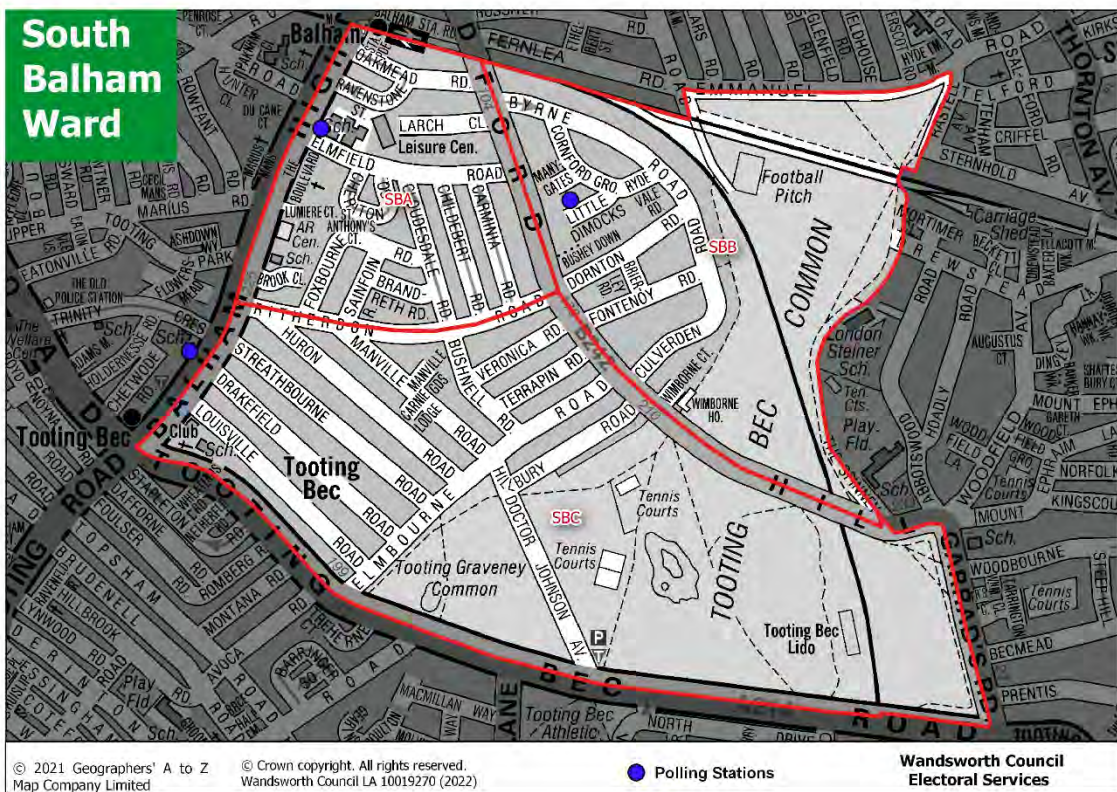

**South Balham ward**

Polling District Ref	Polling Station Address	No of electors in-person Oct 2024	Parliamentary Constituency	Venue Status
SBA	Southside Scout Centre, 197 Balham High Road, SW12 9BE	2232	Tooting	Current & Proposed
SBB	Wellington's Day Nursery, 33 Little Dimocks, Ryde Vale Road, SW12 9JP	1572	Tooting	Current & Proposed
SBC	Upper Tooting Methodist Church, Balham High Road, SW17 7AL	2988	Tooting	Current & Proposed