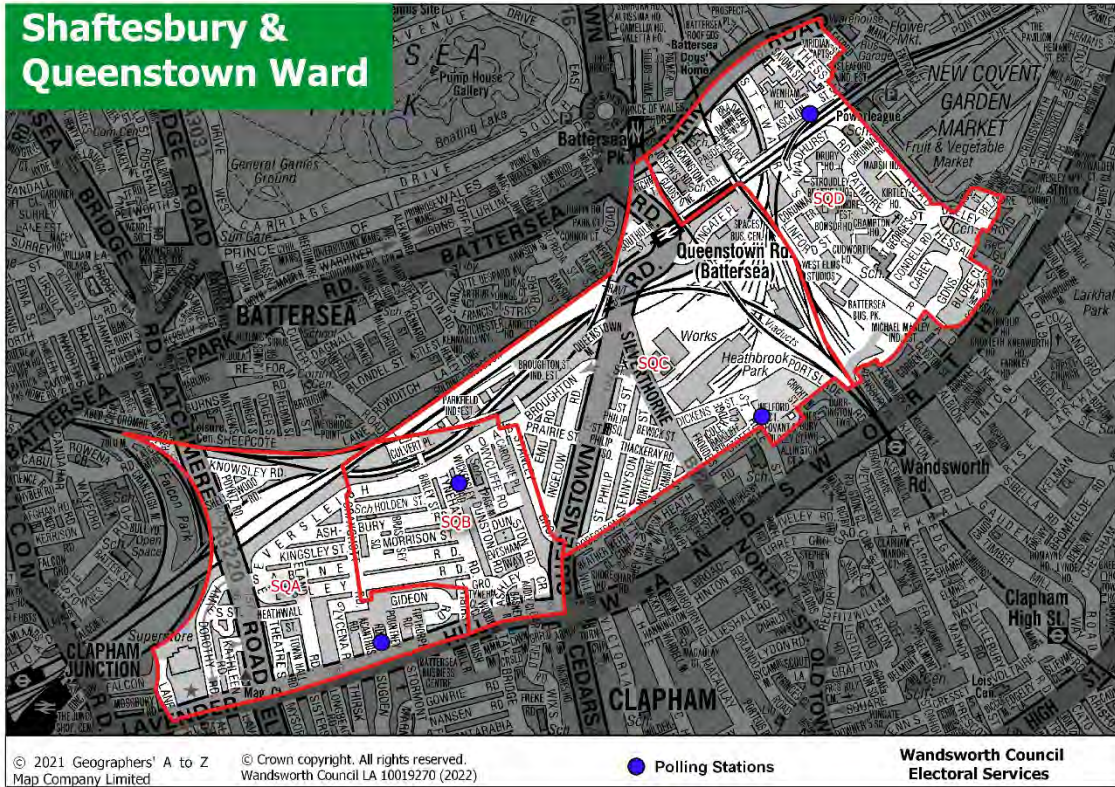

Shaftesbury & Queenstown ward

Polling District Ref	Polling Station Address	No of electors in-person Oct 2024	Parliamentary Constituency	Venue Status
SQA	Church of the Ascension, Lavender Hill, SW11 5RB	2287	Battersea	Current & Proposed
SQB	Battersea Scout Centre, 15 Wickersley Road, SW11 5QS	1907	Battersea	Current & Proposed
SQC	R & E Centre, 68 St Rule Street, SW8 3EH	2458	Battersea	Current & Proposed
SQD	ROSE Community Clubroom, Ascalon Street, SW8 4DJ	2632	Battersea	Current & Proposed

The currently designated Polling Districts and Places are now well established. No issues of note were raised at either major poll in 2024. Therefore, it is recommended that the current scheme continues for this ward.