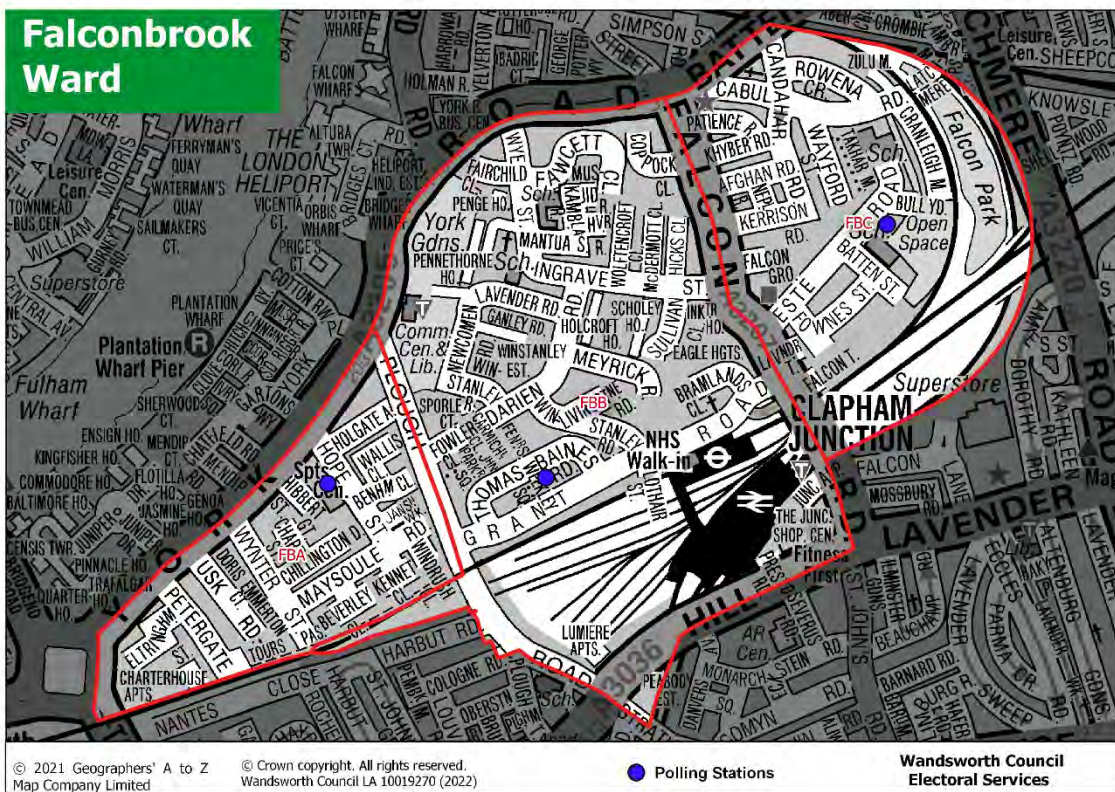

Falconbrook ward

Polling District Ref	Polling Station Address	No of electors in-person Oct 2024	Parliamentary Constituency	Venue Status
FBA	Battersea Sports Centre, Hope Street, SW11 2DA	1813	Battersea	Current & Proposed
FBB	Battersea Chapel, Baptist Church, 83 Thomas Baines Road, SW11 2HH	3368	Battersea	Current & Proposed
FBC	George Shearing Community Centre, Este Road, SW11 2TF	1245	Battersea	Current & Proposed

The currently designated Polling Districts and Places are now well established. No issues of note were raised at either major poll in 2024. Therefore, it is recommended that the current scheme continues for this ward.