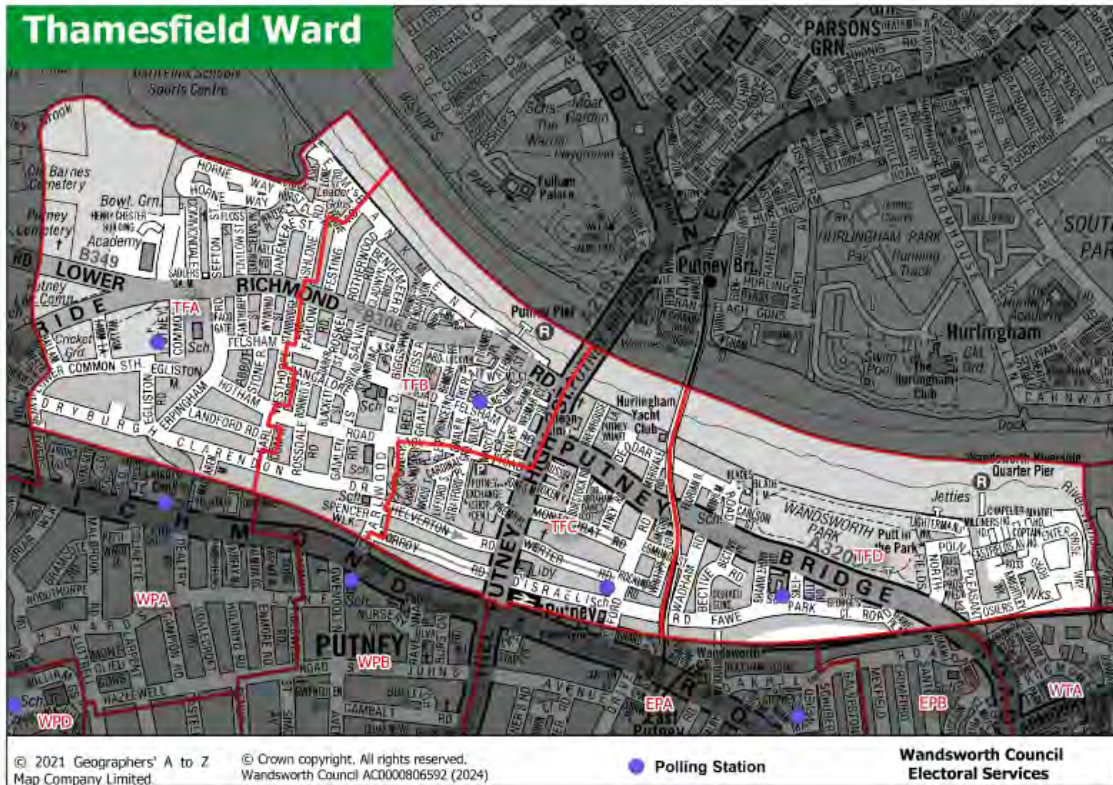

Thamesfield ward

Polling District Ref	Polling Station Address	No of electors in-person Oct 2024	Parliamentary Constituency	Venue Status
TFA	All Saints` Church Putney, Putney Common, SW15 1HL	2084	Putney	Current & Proposed
TFB	Platt Mission, 22 Felsham Road, SW15 1DA	3044	Putney	Current & Proposed
TFC	East Putney Scout Centre, 42 Oxford Road, SW15 2LQ	2256	Putney	Current & Proposed
TFD	Brandlehow Nursery School, Fawe Park Road, SW15 2ED	3166	Putney	Current & Proposed

The move to the Scout Centre in district TFC appears to have worked well with none of the issues arising from the Library being repeated here. Therefore, it is recommended that the current scheme continues for this ward.