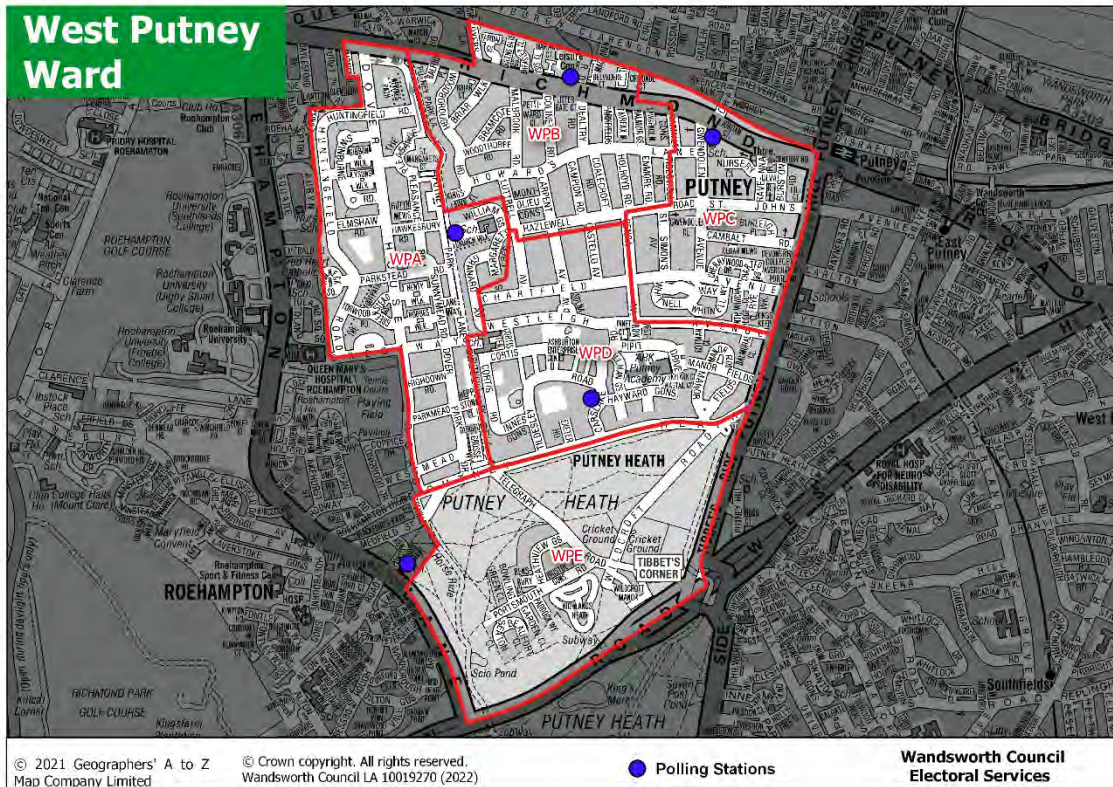

Appendix 1 – Polling District and Places Review 2024

West Putney ward

Polling District Ref	Polling Station Address	No of electors in-person Oct 2024	Parliamentary Constituency	Venue Status
WPA	St Margaret`s Putney, Putney Park Lane, SW15 5HU	2116	Putney	Current & Proposed
WPB	Dryburgh Hall, Putney Leisure Centre, Dryburgh Road, SW15 6JA	2104	Putney	Current & Proposed
WPC	Putney Methodist Church, Gwendolen Avenue, SW15 6SN	2103	Putney	Current & Proposed
WPD	Boyd Court Clubroom, 103 Carslake Road, SW15 3DD	2441	Putney	Current & Proposed
WPE	Holy Trinity Church Roehampton, Ponsonby Road, SW15 4LA	344	Putney	Current & Proposed

The currently designated Polling Districts and Places are now well established. No issues of note were raised at either major poll in 2024. Therefore, it is recommended that the current scheme continues for this ward.