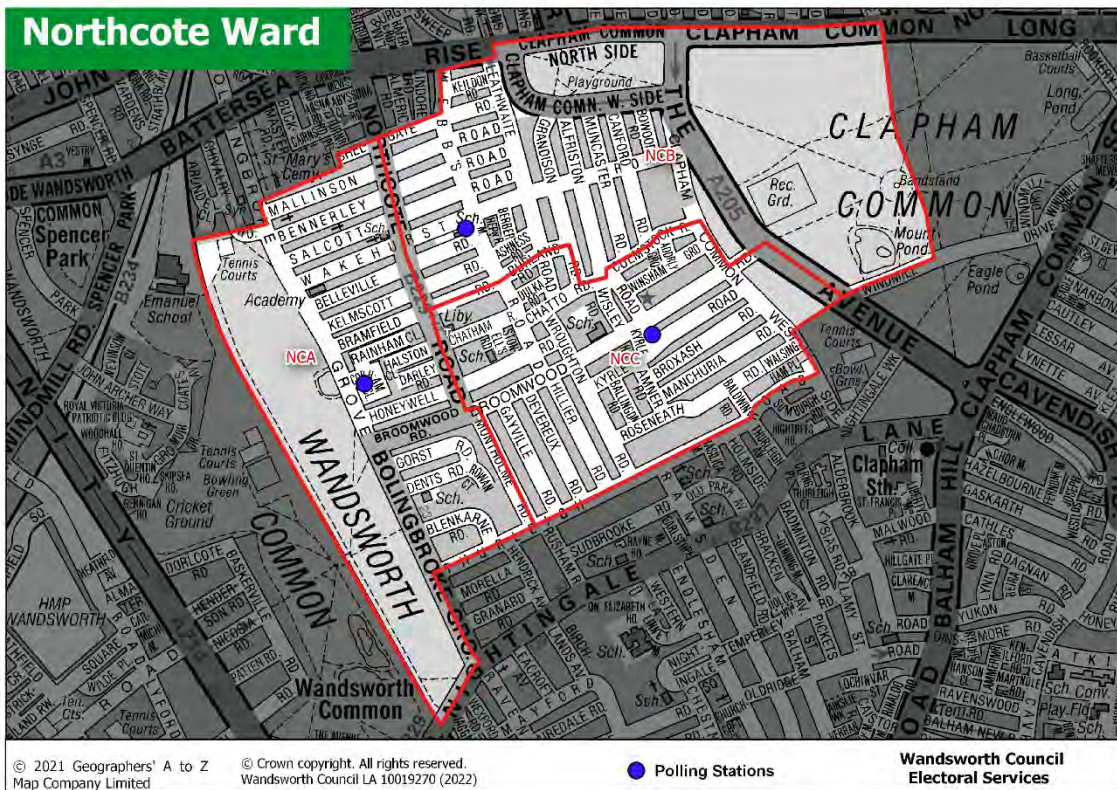

Appendix 1 – Polling District and Places Review 2024

Northcote ward

Polling District Ref	Polling Station Address	No of electors in-person Oct 2024	Parliamentary Constituency	Venue Status
NCA	St Michael`s Church Wandsworth Common, Cobham Close, SW11 6SP	1973	Battersea	Current & Proposed
NCB	Belleville School Nursery, Belleville Road, SW11 6PR	2420	Battersea	Current & Proposed
NCC	Broomwood Methodist Church Hall, Kyrle Road, SW11 6BD	2956	Battersea	Current & Proposed

The currently designated Polling Districts and Places are now well established. No issues of note were raised at either major poll in 2024. Therefore, it is recommended that the current scheme continues for this ward.