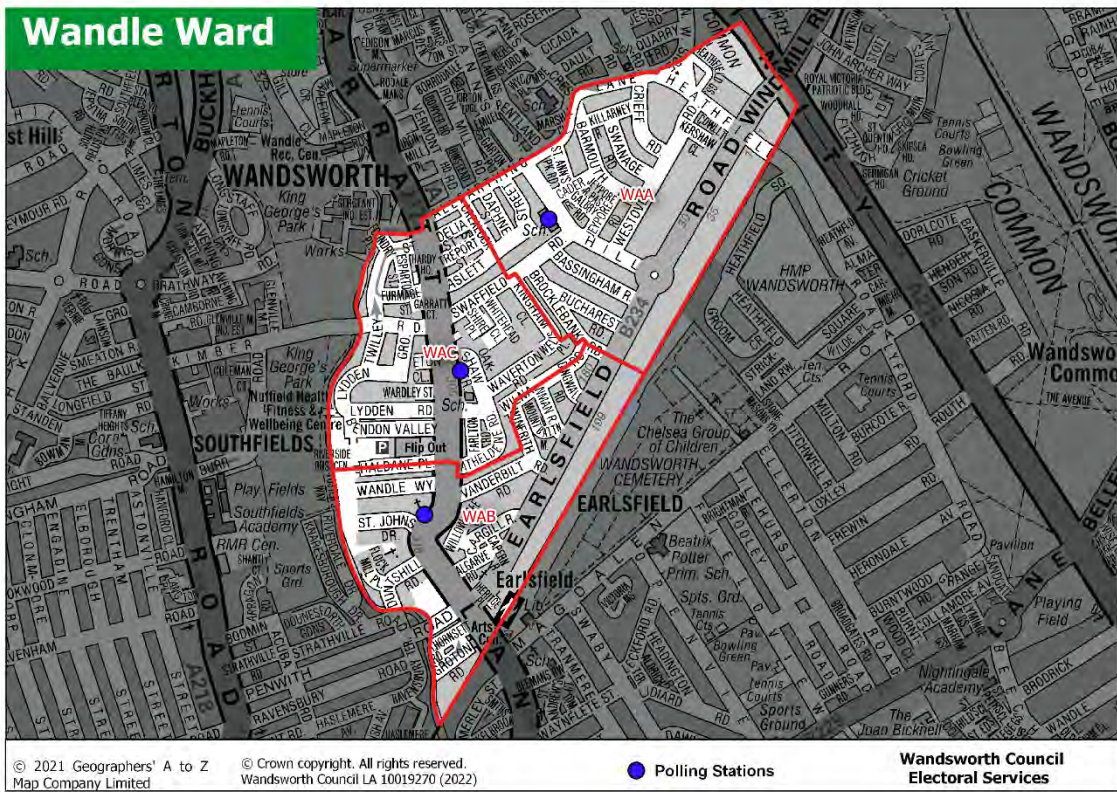

Appendix 1 – Polling District and Places Review 2024

Wandle ward

Polling District Ref	Polling Station Address	No of electors in-person Oct 2024	Parliamentary Constituency	Venue Status
WAA	Swaffield Nursery School, St Ann`s Hill, SW18 2SA	2196	Tooting	Current & Proposed
WAB	St John the Divine Church, Garratt Lane, SW18 4EH	2353	Tooting	Current & Proposed
WAC	Anchor Church Centre, 273 Garratt Lane, SW18 4DU	1953	Tooting	Current & Proposed

The currently designated Polling Districts and Places are now well established. No issues of note were raised at either major poll in 2024. Therefore, it is recommended that the current scheme continues for this ward.