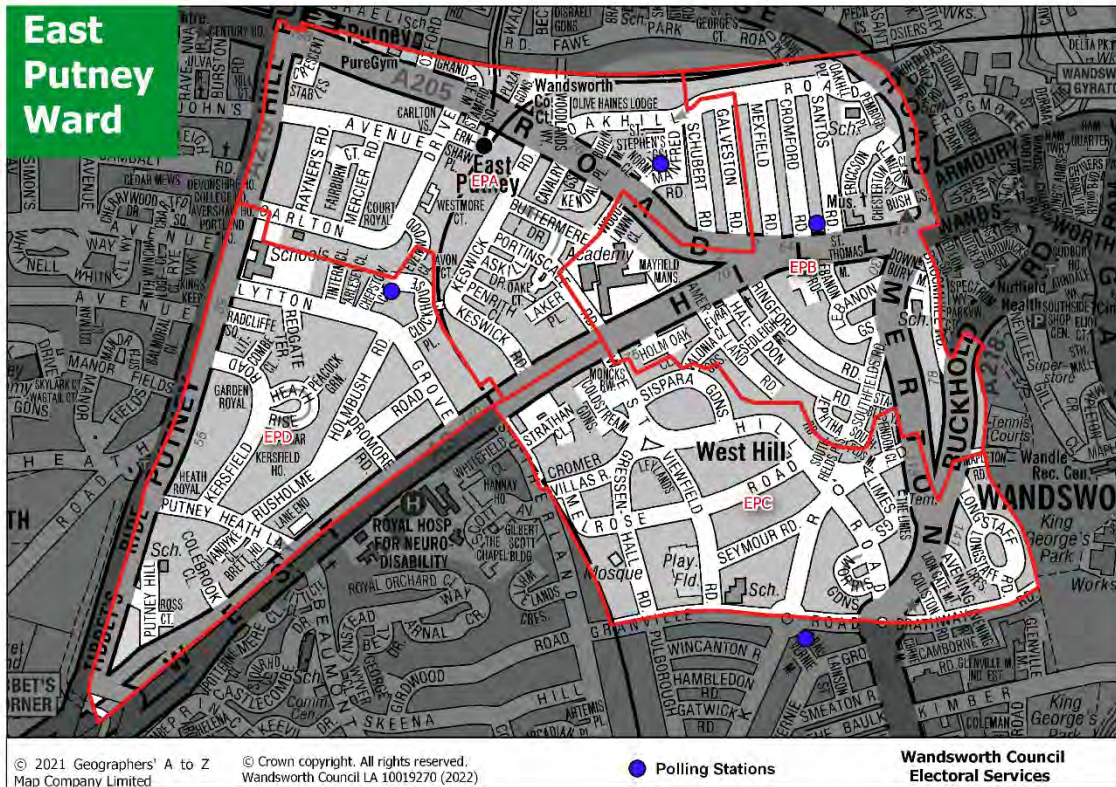

Appendix 1 – Polling District and Places Review 2024

East Putney ward

Polling District Ref	Polling Station Address	No of electors in-person Oct 2024	Parliamentary Constituency	Venue Status
EPA	St Stephen`s Church, Manfred Road, SW15 2RS	3723	Putney	Current & Proposed
EPB	St Thomas A Becket Church Hall, Santos Road, SW18 1NT	2859	Putney	Current & Proposed
EPC	St Michael`s Church Hall, 71 Wimbledon Park Road, SW18 5TT	2198	Putney	Current & Proposed
EPD	Cadet Hall, Army Reserve Centre, Rear of 19 Lytton Grove, SW15 2EZ	1890	Putney	Current & Proposed

The currently designated Polling Districts and Places are now well established.

The separate labelling of EPB is no longer required as it is now all formally part of Putney constituency. The separation into EPB(B) and EPB(P) was required in case there was a Parliamentary by-election before the UK Parliamentary General Election was held. This would have required the by-election to be held on the previous constituency boundaries.

No issues of note were raised at either major poll in 2024. Therefore, it is recommended that the current scheme continues for this ward.