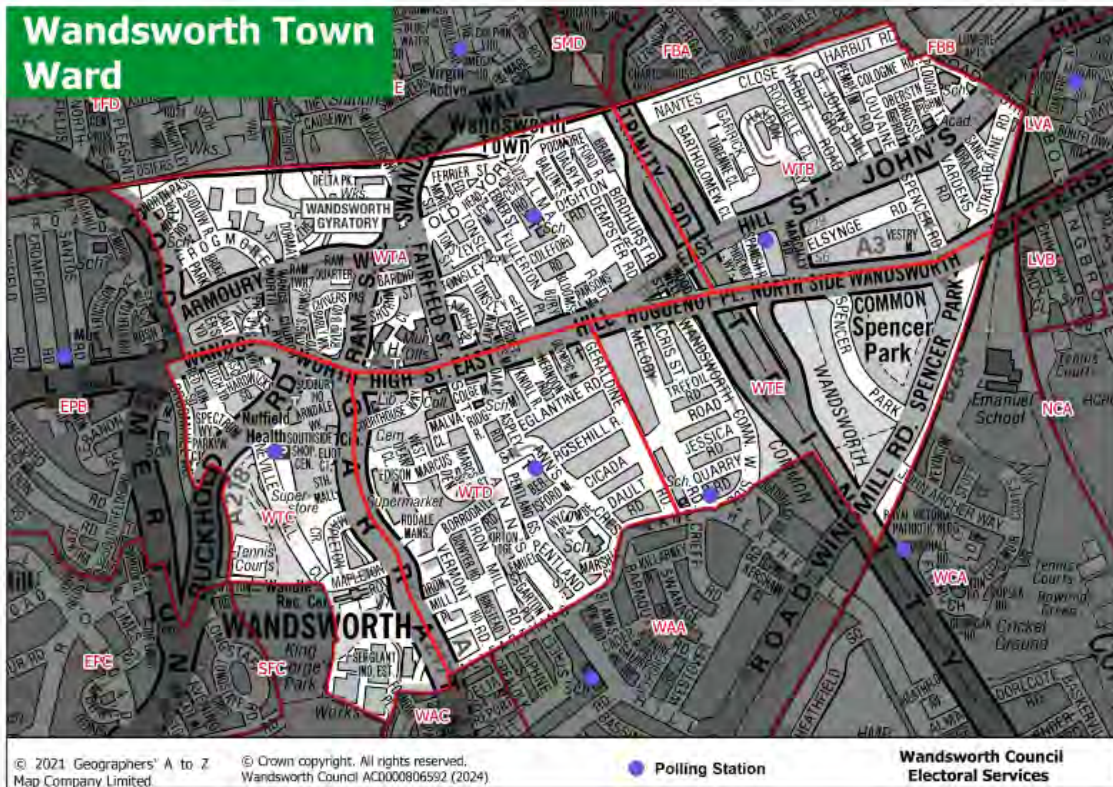

Wandsworth Town

Polling District Ref	Polling Station Address	No of electors in-person Oct 2024	Parliamentary Constituency	Venue Status
WTA	Training and Resource Centre, 77 Alma Road, SW18 1AQ	2628	Putney	Current & Proposed
WTB	St John`s Methodist Church, East Hill, SW18 2HT	3134	Battersea	Current & Proposed
WTC	Penfold Centre, 1 Neville Gill Close, SW18 4TJ	2039	Putney	Current & Proposed
WTD	St Anne`s Church Hall, St Ann`s Crescent, SW18 2RS	2500	Putney	Current & Proposed
WTE	Vineyard 61 Church, West Side, Melody Road, SW18 2QQ	1146	Tooting	Current & Proposed

The change in WTC to Penfold Centre was generally well received and whilst there were some minor signage issues initially, across the two major polls in 2024 there were no issues of note raised. Therefore, it is recommended that the current scheme continues for this ward.