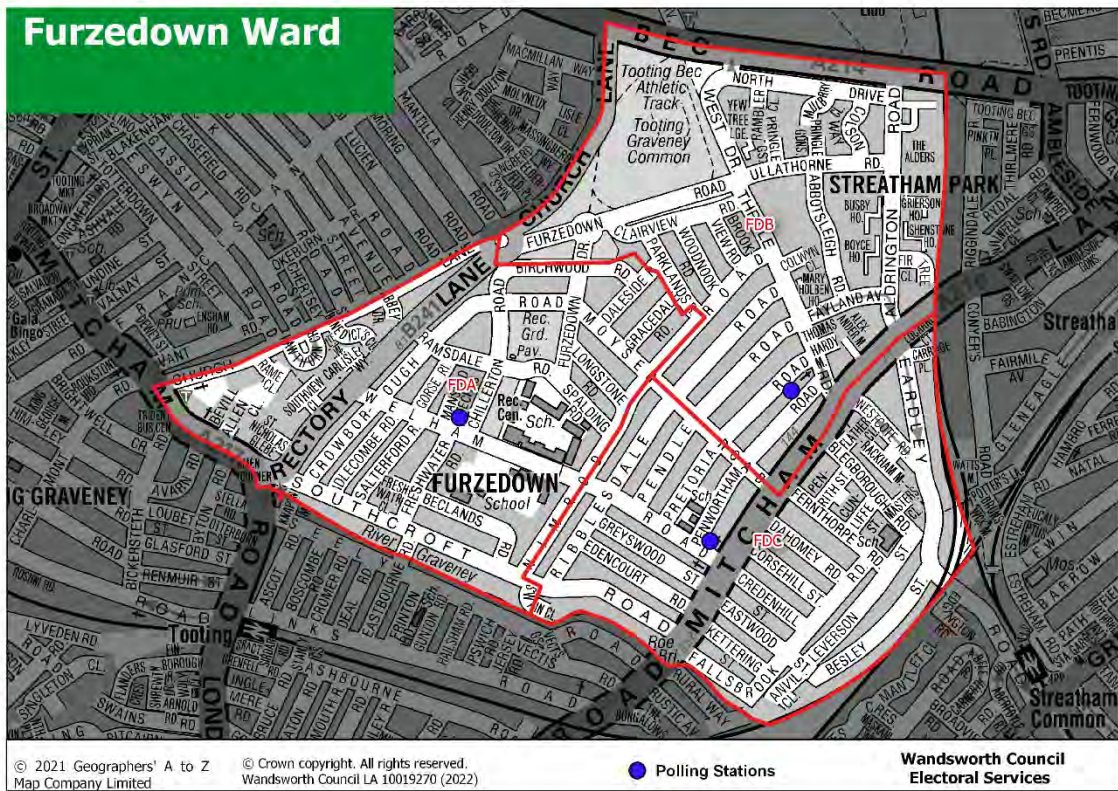

Appendix 1 – Polling District and Places Review 2024

Furzedown ward

Polling District Ref	Polling Station Address	No of electors in-person Oct 2024	Parliamentary Constituency	Venue Status
FDA	St Paul’s Church, Welham Road, SW17 9BE	3349	Tooting	Current & Proposed
FDB	St Alban`s Church Hall, Pretoria Road, SW16 6RR	3030	Tooting	Current & Proposed
FDC	Mitcham Lane Baptist Church Hall, 230 Mitcham Lane, SW16 6NT	4364	Tooting	Current & Proposed

The currently designated Polling Districts and Places are now well established. No issues of note were raised at either major poll in 2024. Therefore, it is recommended that the current scheme continues for this ward.