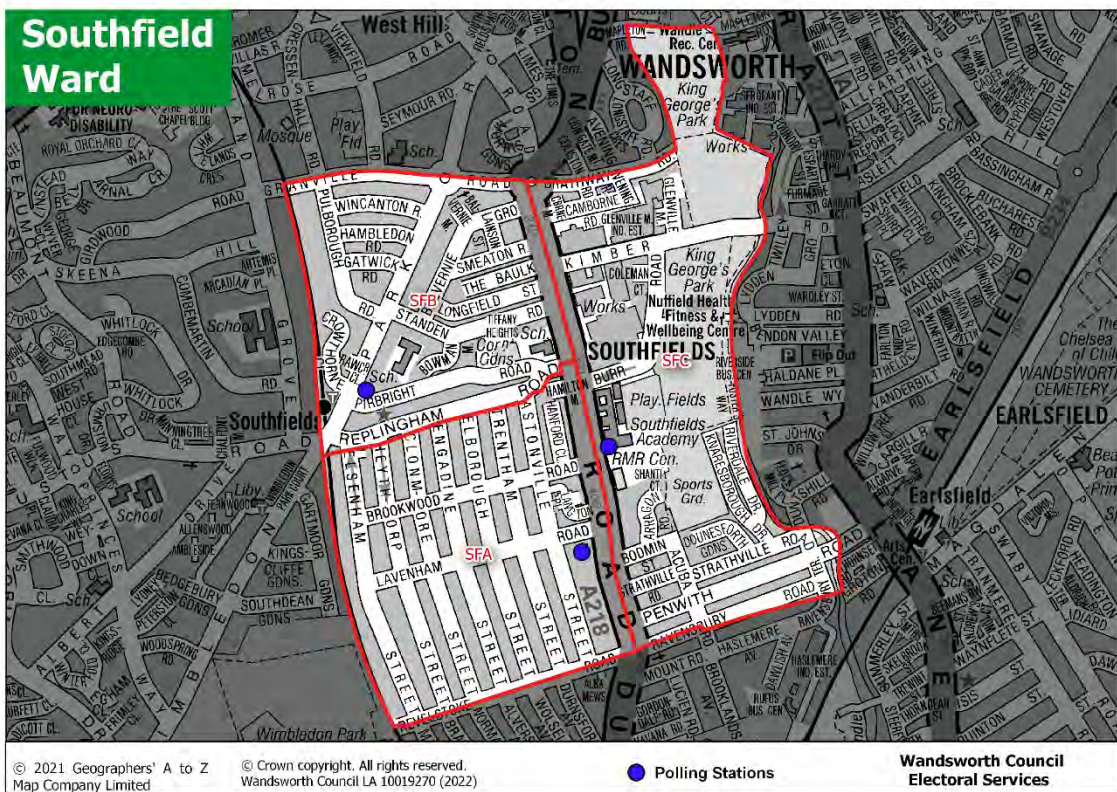

Southfields ward

Polling District Ref	Polling Station Address	No of electors in-person Oct 2024	Parliamentary Constituency	Venue Status
SFA	St Barnabas` Church Hall, Merton Road, SW18 5EP	3068	Putney	Current & Proposed
SFB	Everyday Church, 225 Wimbledon Park Road, SW18 5RH	2348	Putney	Current & Proposed
SFC	Southfields Academy, 333-337 Merton Road, SW18 5JU	2048	Putney	Current & Proposed

The currently designated Polling Districts and Places are now well established. No issues of note were raised at either major poll in 2024. Therefore, it is recommended that the current scheme continues for this ward.