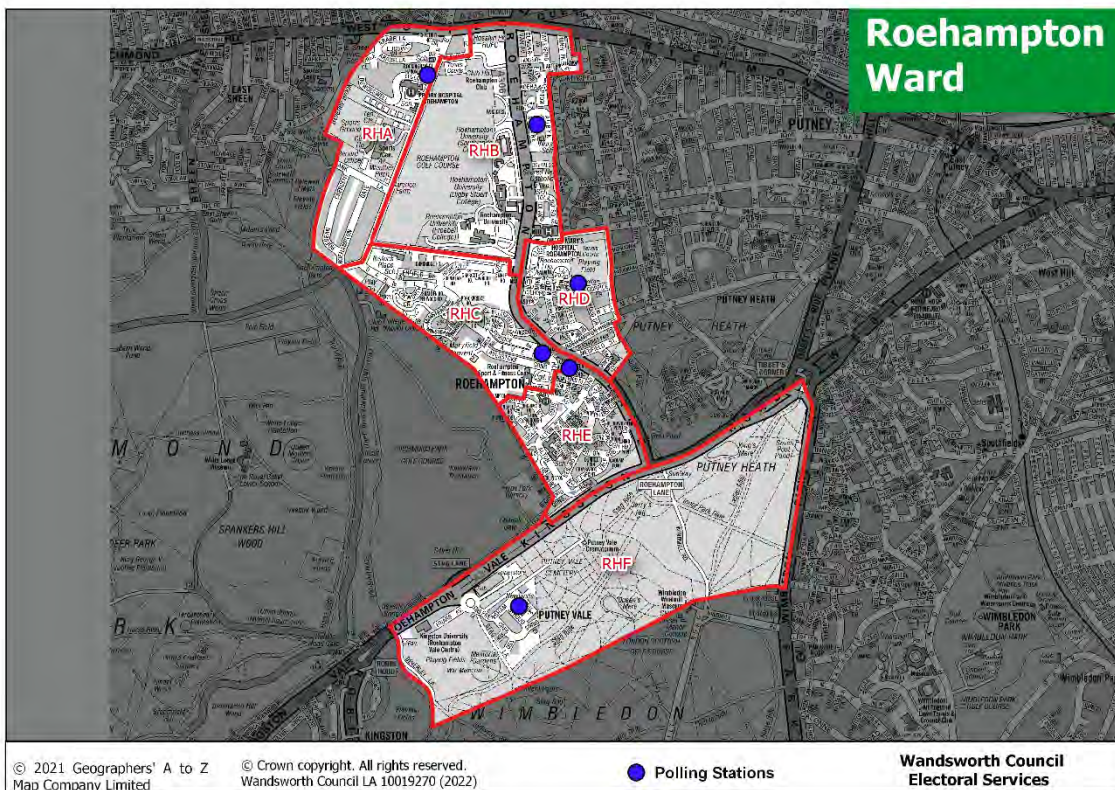

Appendix 1 – Polling District and Places Review 2024

Roehampton ward

Polling District Ref	Polling Station Address	No of electors in-person Oct 2024	Parliamentary Constituency	Venue Status
RHA	Brookside Community Centre, 12 Priory Lane, SW15 5JQ	1258	Putney	Current & Proposed
RHB	Aubyn Square Community Clubroom, Aubyn Square, Eastwood North Estate, SW15 5NQ	1169	Putney	Current & Proposed
RHC	Roehampton Library, 2 Danebury Avenue, SW15 4HD	2386	Putney	Current & Proposed
RHD	Sports Pavilion, Roehampton Playing Fields, Coppice Drive, SW15 5BW	912	Putney	Current & Proposed
RHE	St Joseph`s Catholic Church Hall, 218 Roehampton Lane, SW15 4LE	2552	Putney	Current & Proposed
RHF	Newlands Hall, Putney Vale Community Clubroom, 226 Stroud Crescent, SW15 3EP	831	Putney	Current & Proposed

The currently designated Polling Districts and Places are now well established. No issues of note were raised at either major poll in 2024. Therefore, it is recommended that the current scheme continues for this ward.