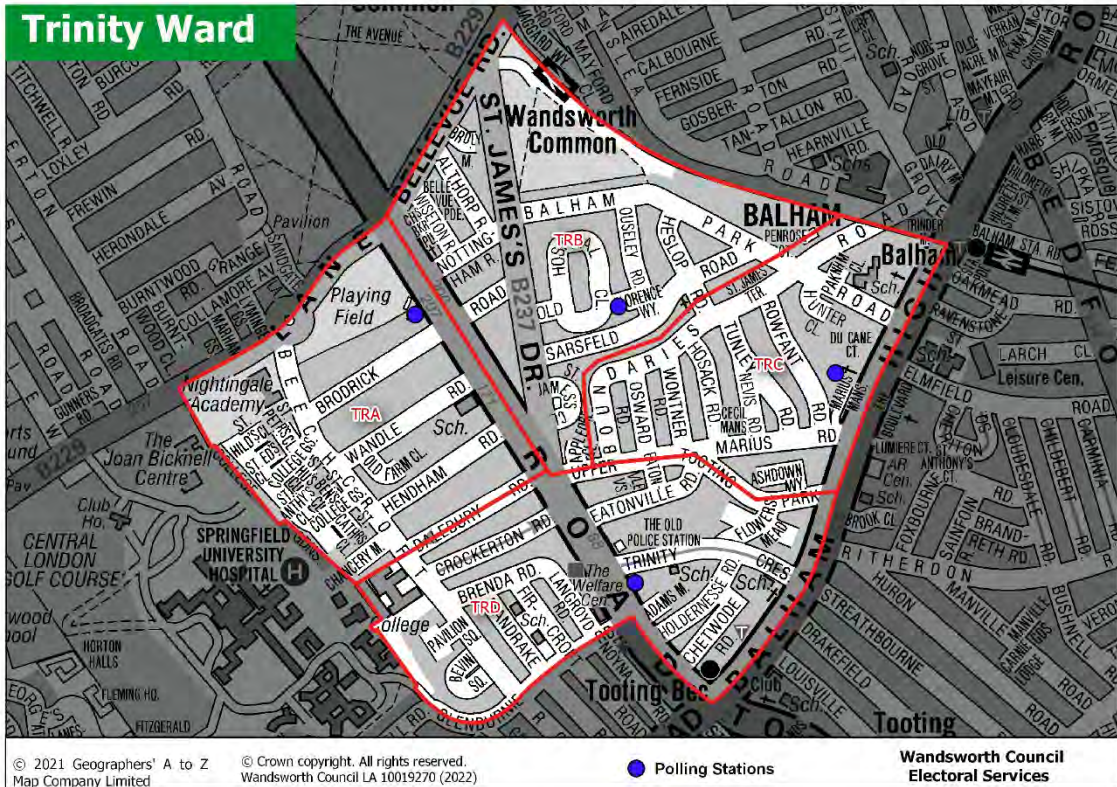

Trinity ward

Polling District Ref	Polling Station Address	No of electors in-person Oct 2024	Parliamentary Constituency	Venue Status
TRA	Trinity Road Chapel, Trinity Road, SW12	1056	Tooting	Current & Proposed
TRB	St James Community Centre, 1 Florence Way, Ouseley Road, SW12 8EW	1885	Tooting	Current & Proposed
TRC	St Mark`s United Reformed Church, 53 Rowfant Road, SW17 7AP	2299	Tooting	Current & Proposed
TRD	Holy Trinity Church Upper Tooting, 74 Trinity Road, SW17 7RH	1836	Tooting	Current & Proposed

The temporary move within district TRA to St Mary Magdalene, due to building works at Trinity Road Chapel passed without complaint. However, it is proposed that Trinity Road Chapel remains the designated venue by virtue of being within the relevant polling district and an entirely suitable and convenient venue for those electors. Therefore, it is recommended that the current scheme continues for this ward.