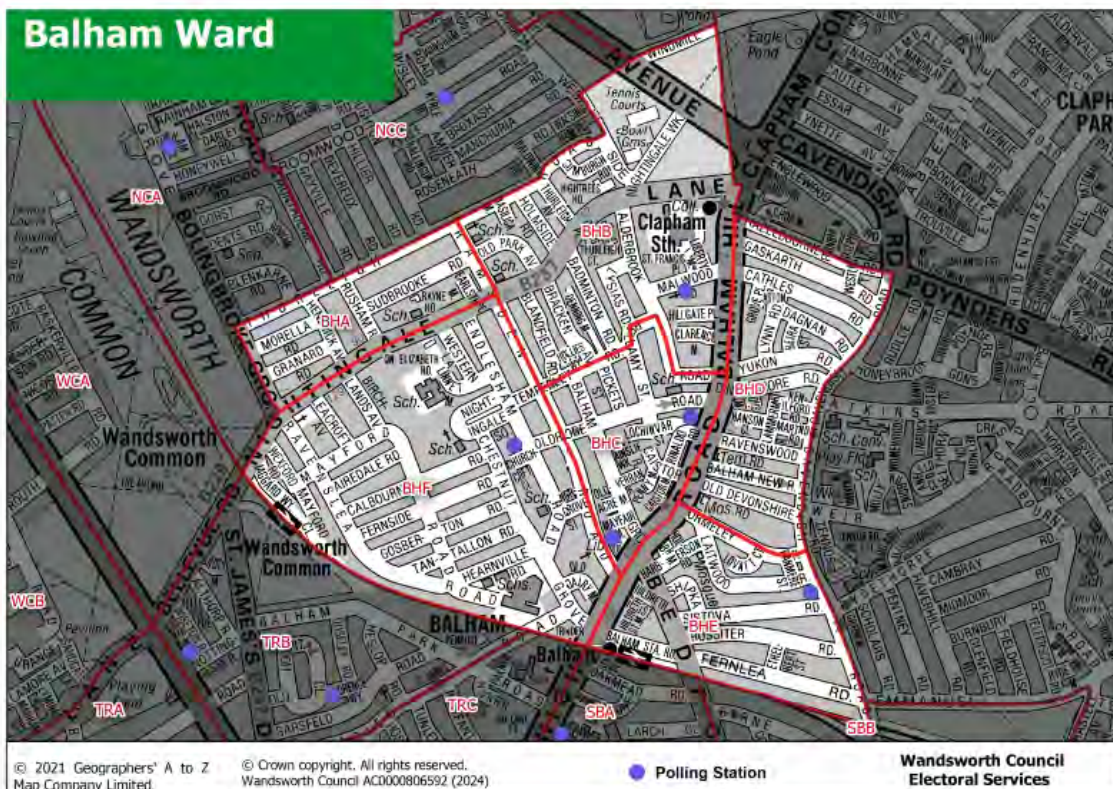

Appendix 1 – Polling District and Places Review 2024

Balham ward

Polling District Ref	Polling Station Address	No of electors in-person Oct 2024	Parliamentary Constituency	Venue Status
BHA	Endlesham Hall, The Kalos Centre, 48 Endlesham Road, SW12 8JL	650	Battersea	Current & Proposed
BHB	Ascension Balham, 23 Malwood Road, SW12 8EN	2036	Battersea	Current & Proposed
BHC	Balham Library Hall, 16 Ramsden Road, SW12 8QY	1242	Battersea	Current & Proposed
BHD	Salvation Army Congress Hall, 38 Balham High Road, SW12 9AH	2339	Battersea	Current & Proposed
BHE	St Andrew’s URC, 135 Laitwood Road, SW12 9QH	1681	Battersea	Current & Proposed
BHF	Endlesham Hall, The Kalos Centre, 48 Endlesham Road, SW12 8JL	2892	Tooting	Current & Proposed

It is proposed that that polling districts BHA(T) and BHA(B) are re-labelled, so that the only polling district in the ward which is in Tooting Parliamentary constituency is now labelled separately as BHF. Therefore BHA(B) will now be BHA and BHA(T) will be BHF. They will both continue to be served by the same polling place. These arrangements have worked well for both major polls in 2024.

It is recommended that all polling place venues to remain as they are currently designated.