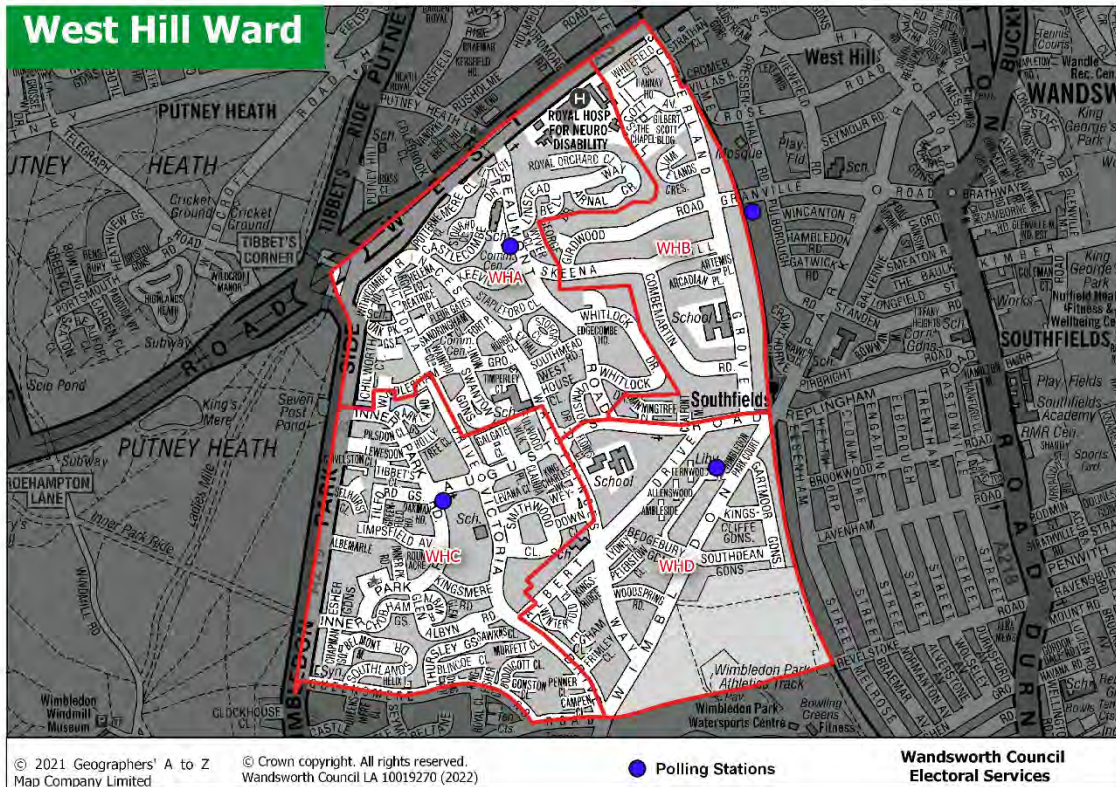

Appendix 1 – Polling District and Places Review 2024

West Hill ward

Polling District Ref	Polling Station Address	No of electors in-person Oct 2024	Parliamentary Constituency	Venue Status
WHA	Open Door Community Centre, Beaumont Road, SW19 6TF	3253	Putney	Current & Proposed
WHB	Wimbledon Park Rifle Club, Rear of 135 Granville Road, SW18 5SF	1385	Putney	Current & Proposed
WHC	St Paul’s Community Centre, 23 Inner Park Road, SW19 6ED	3031	Putney	Current & Proposed
WHD	Southfields Library, 300 Wimbledon Park Road, SW19 6NL	1583	Putney	Current & Proposed

The currently designated Polling Districts and Places are now well established. No issues of note were raised at either major poll in 2024. Therefore, it is recommended that the current scheme continues for this ward.