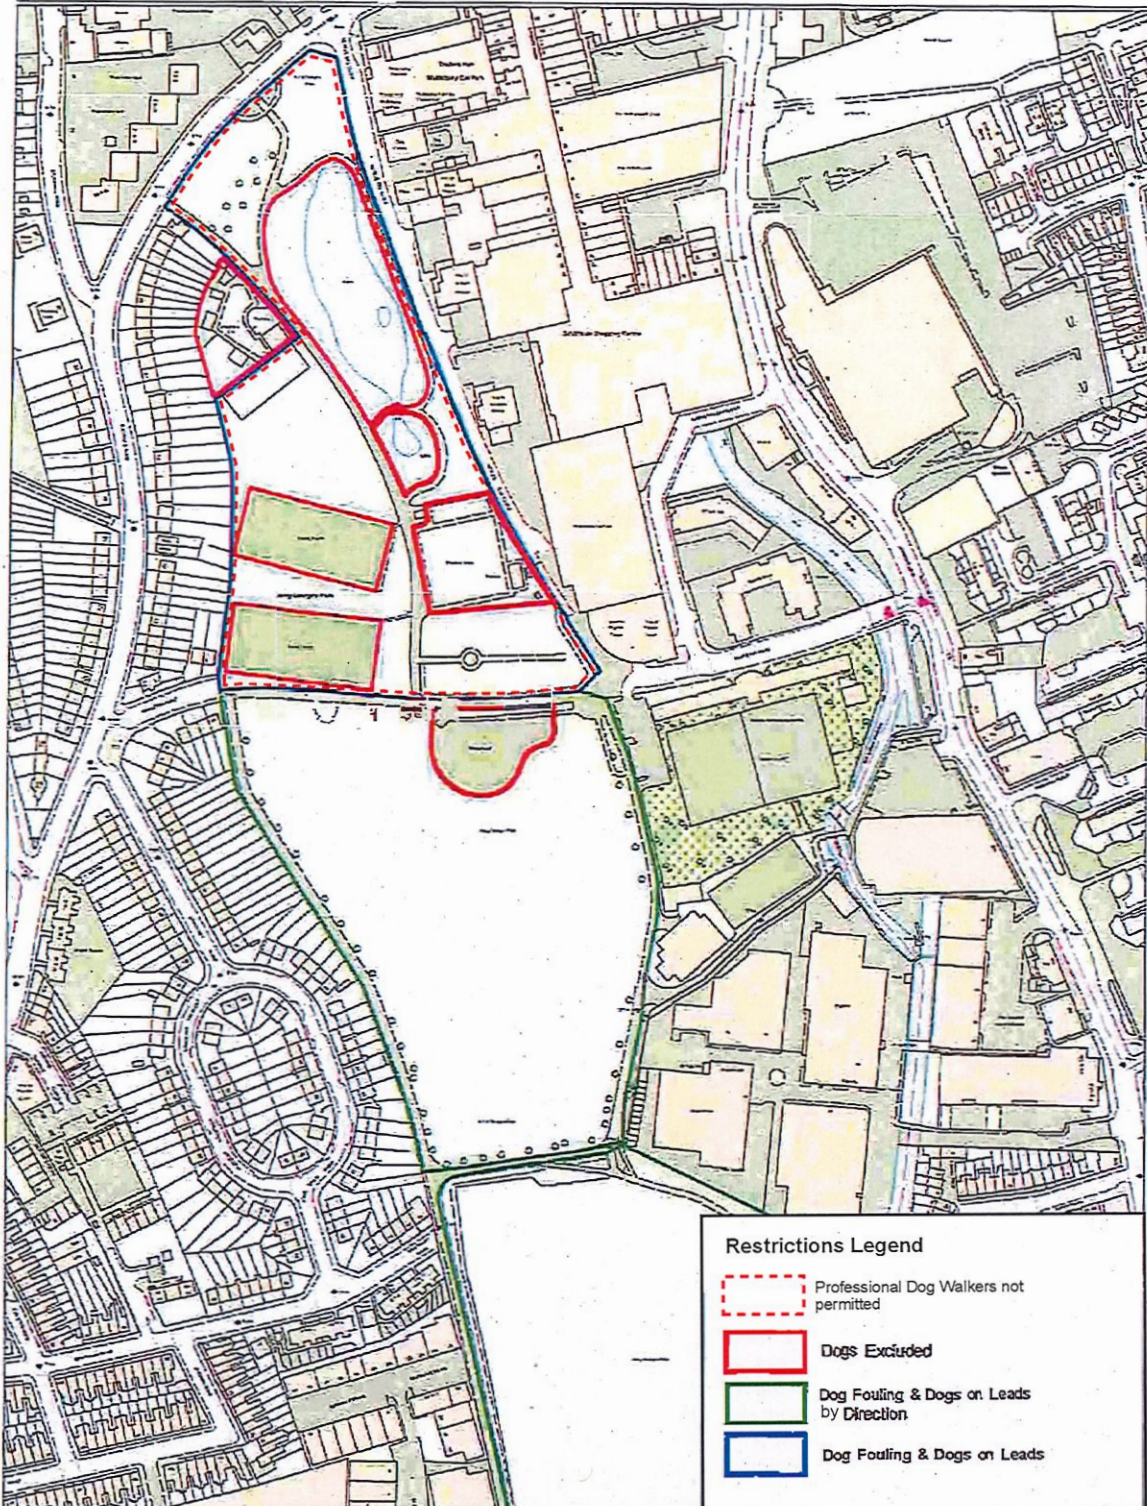

King George's Park – Professional Dog Walker Licence – Licence Holders Permitted - (Public Space Protection Order – Dog Control Apply)

Restrictions Legend

- Professional Dog Walkers not permitted
- Dogs Excluded
- Dog Fouling & Dogs on Leads by Direction
- Dog Fouling & Dogs on Leads

This map is produced from Ordnance Survey material with the permission of Ordnance Survey on behalf of the Controller of Her Majesty's Stationery Office. © Crown Copyright. Unauthorised reproduction infringes Crown copyright and may lead to prosecution or civil proceedings. Wandsworth Council LA 100092210 2020

Date: 03/10/2023 Created by GIS Team, DTS
Scale: 1:3000