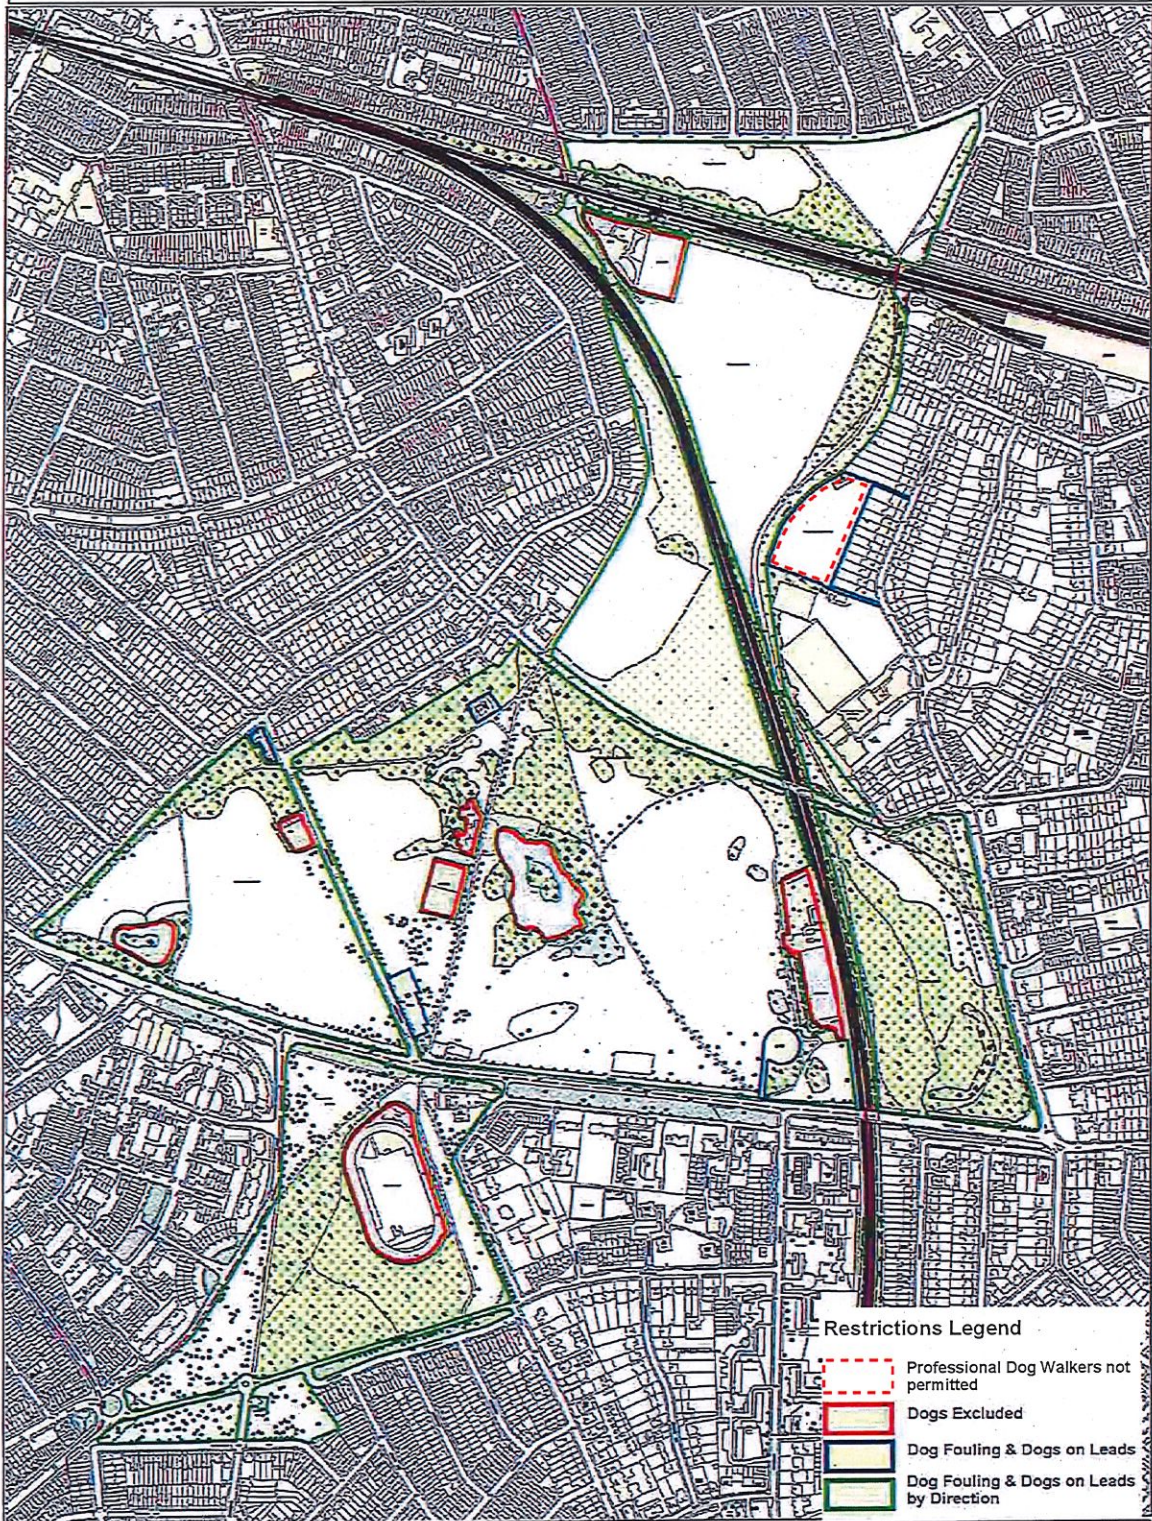

Tooting Commons – Professional Dog Walker Licence – Licence Holders Permitted - (Public Space Protection Order – Dog Control Apply)

1. **Restrictions Legend**
2. Professional Dog Walkers not permitted
   - Dogs Excluded
   - Dog Fouling & Dogs on Leads
   - Dog Fouling & Dogs on Leads by Direction

Date: 03/10/2023 Created by GIS Team, GT
Scale: 1:7500