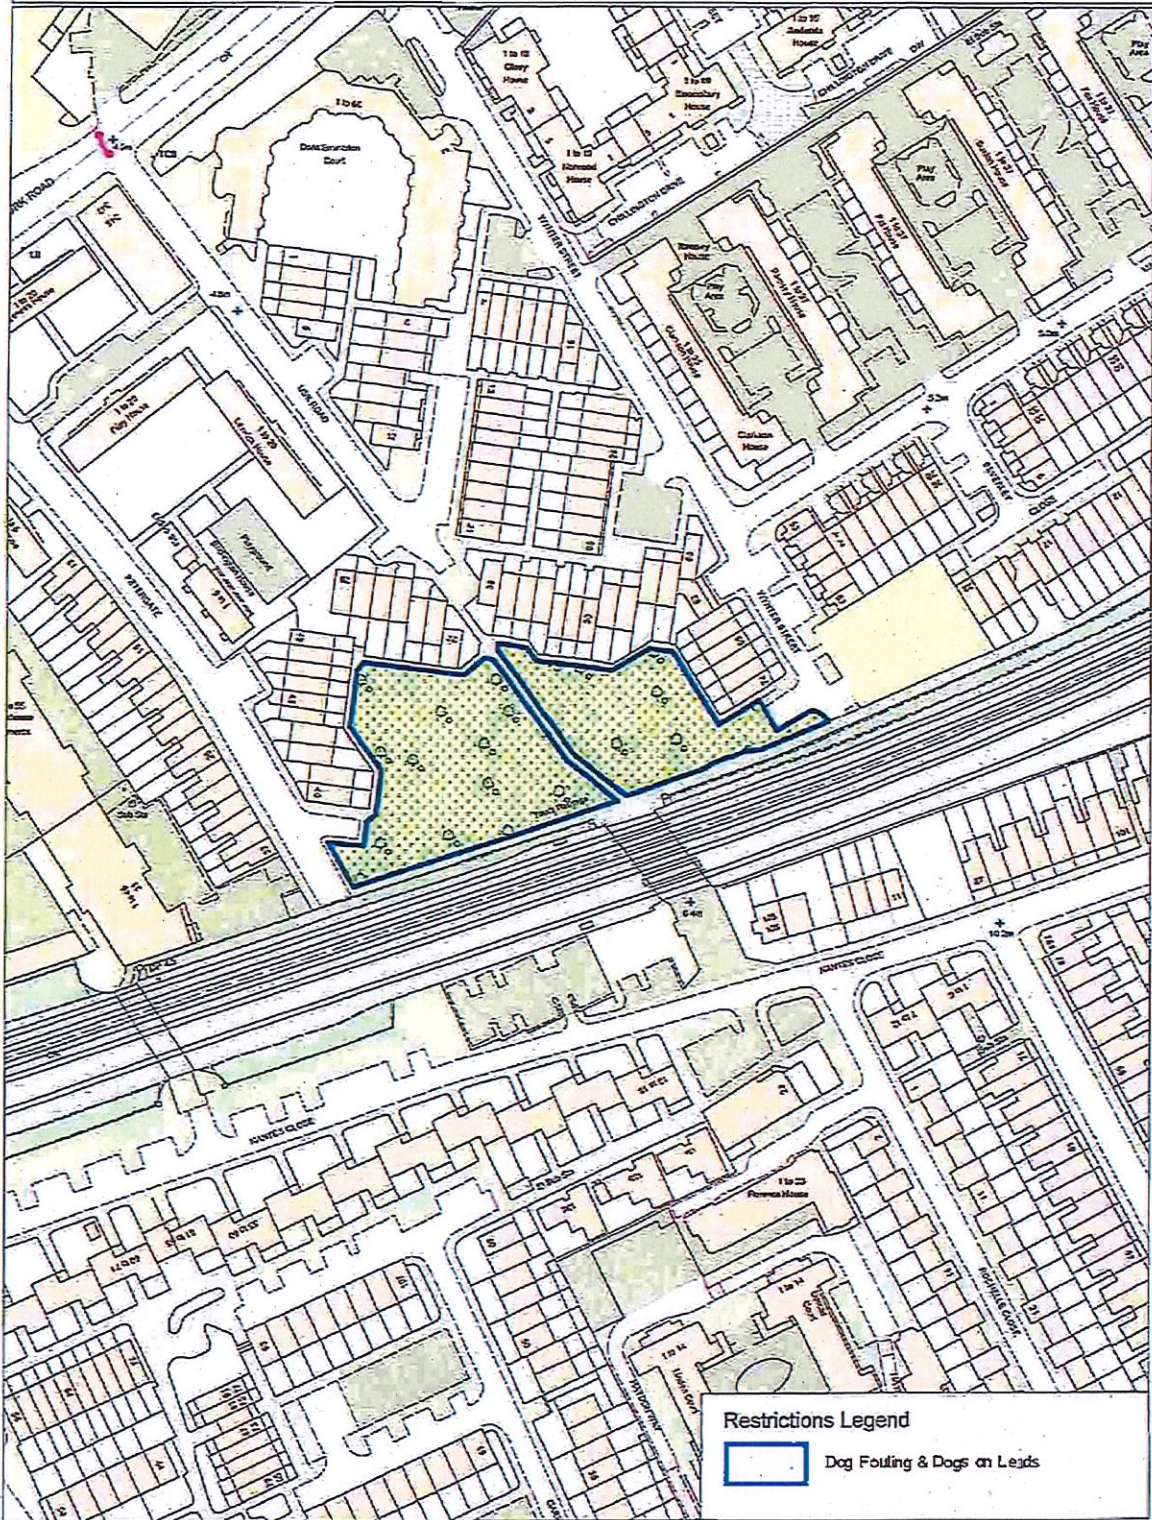

Petergate Green – Professional Dog Walker Licence – Licence Holders Permitted - (Public Space Protection Order – Dog Control Apply)

Restrictions Legend

Dog Fouling & Dogs on Leads

Date: 03/10/2023 Created by GS Team, OTS
Scale: 1:1500