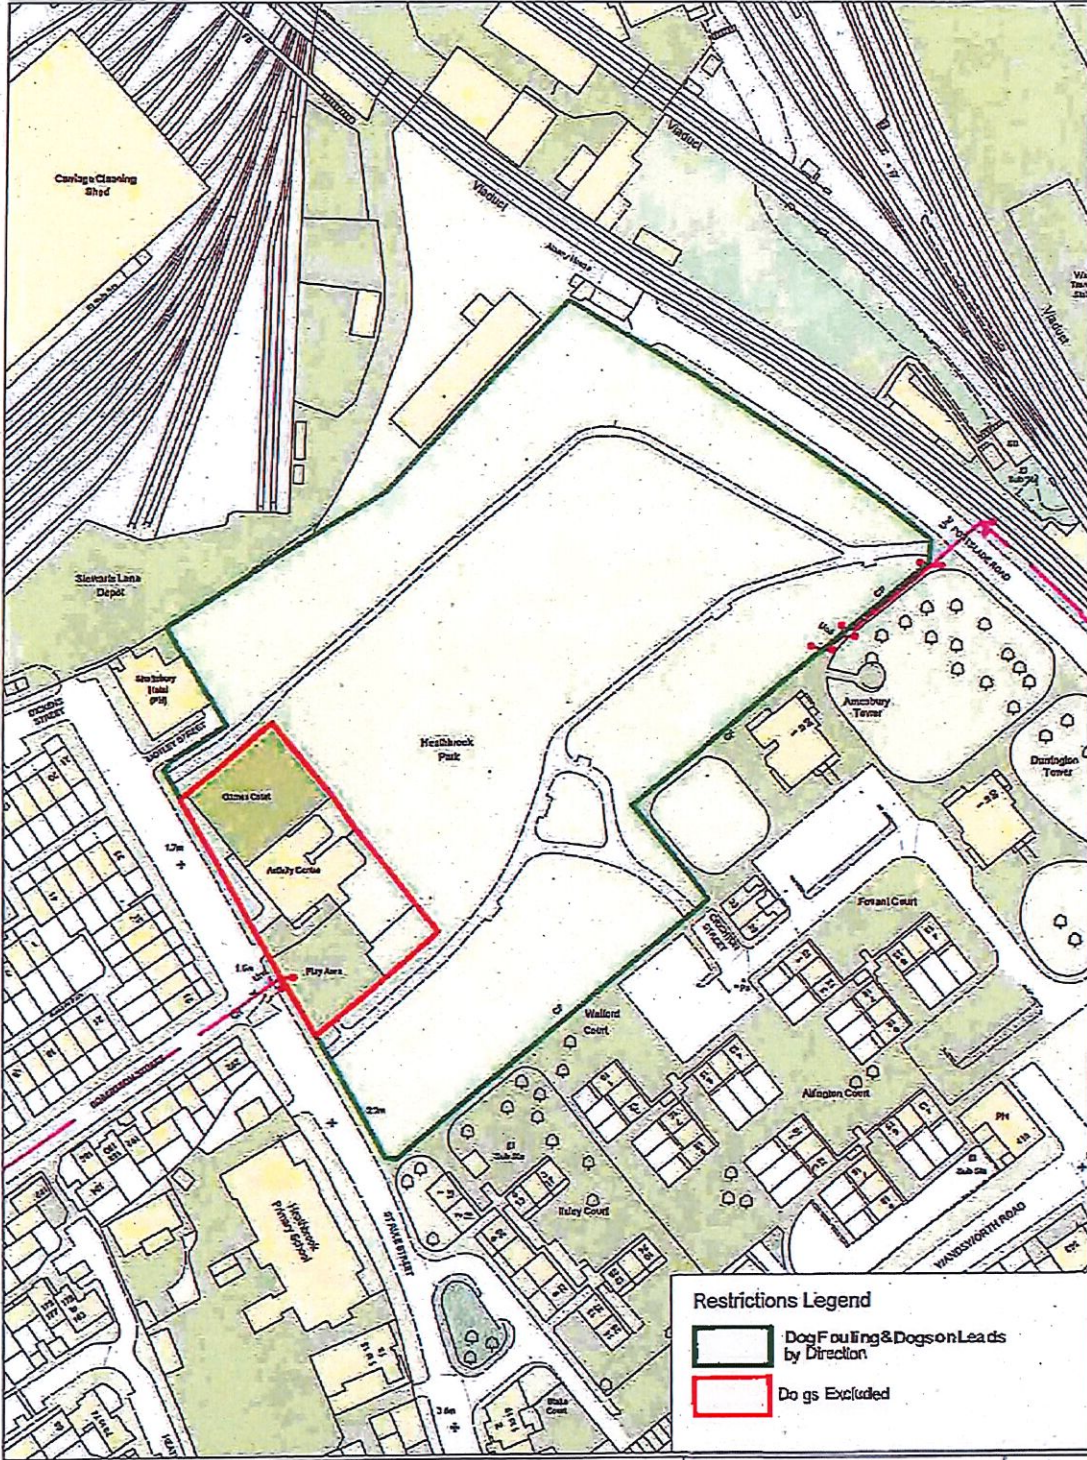

Heathbrook Park – Professional Dog Walker Licence – Licence Holders Permitted - (Public Space Protection Order – Dog Control Apply)

Restrictions Legend
[Black Box] Dog Fouling & Dogs on Leads by Direction
[Red Box] Dogs Excluded

Date: 03/10/2023 Created by GIS Team, DJS
Scale: 1:1500