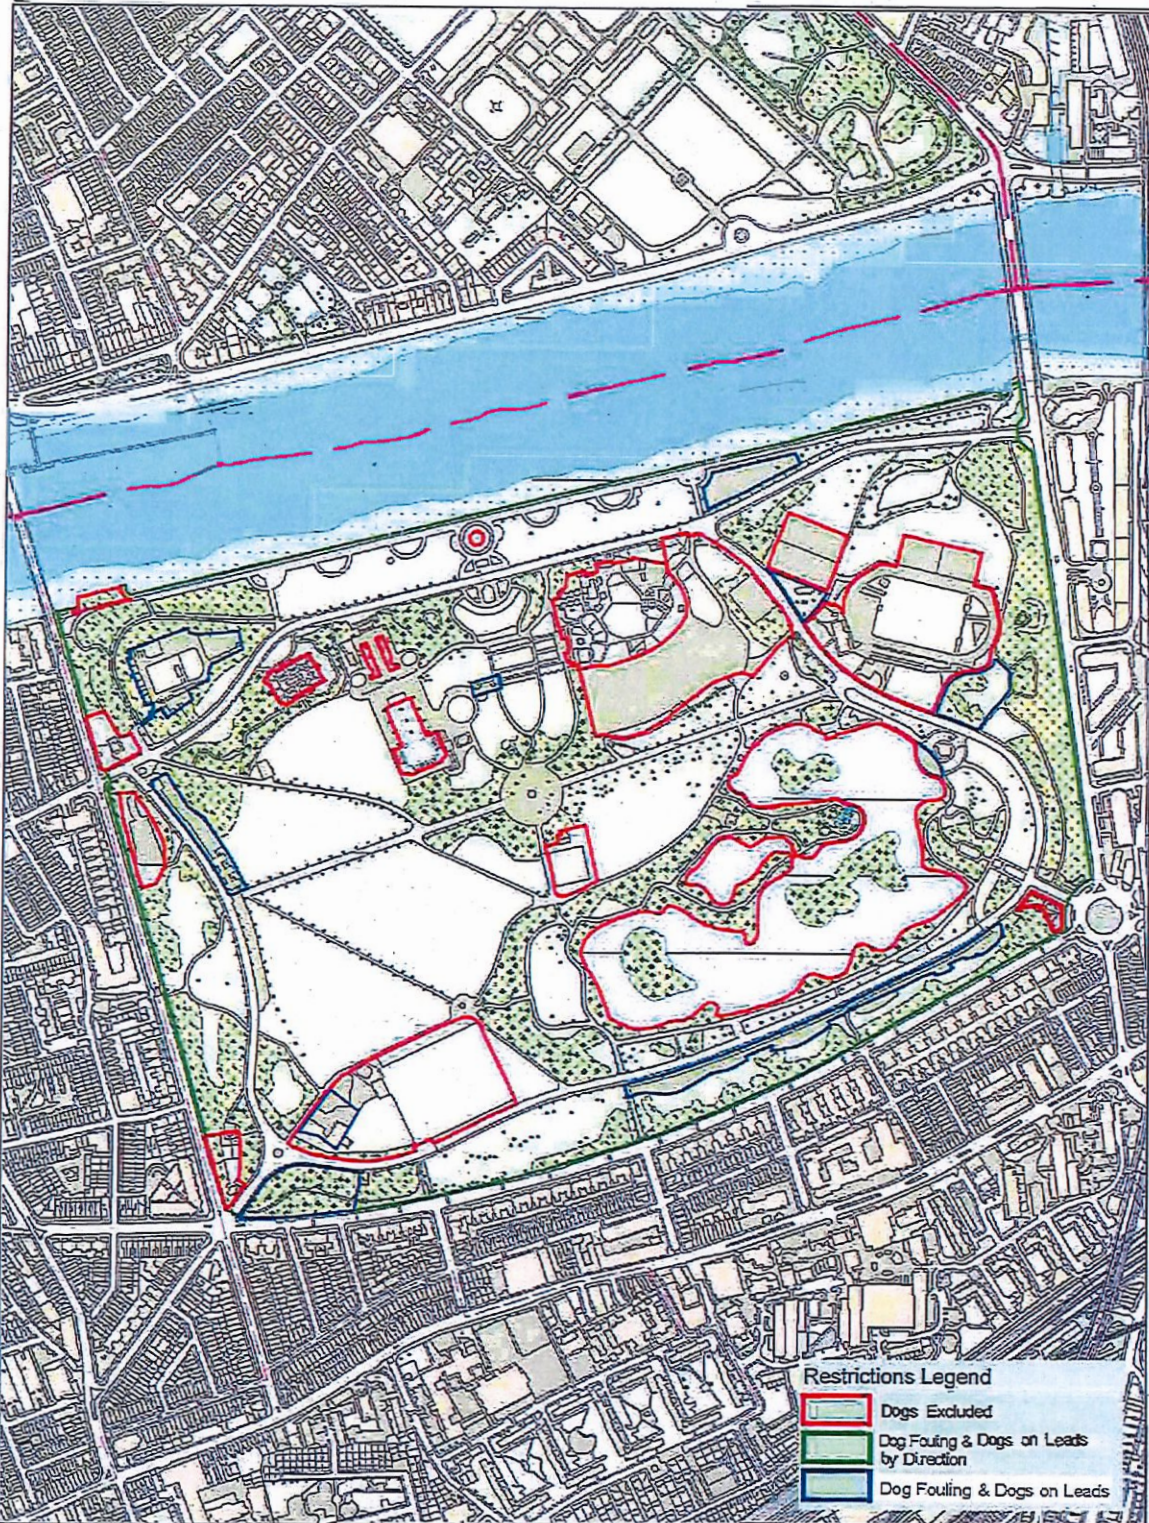

Battersea Park - Professional Dog Walker Licence – Licence Holders Permitted - (Public Space Protection Order – (Dog Control Apply)

Date: 03/10/2023 Created by GS Team,CT

Scale: 1:7000