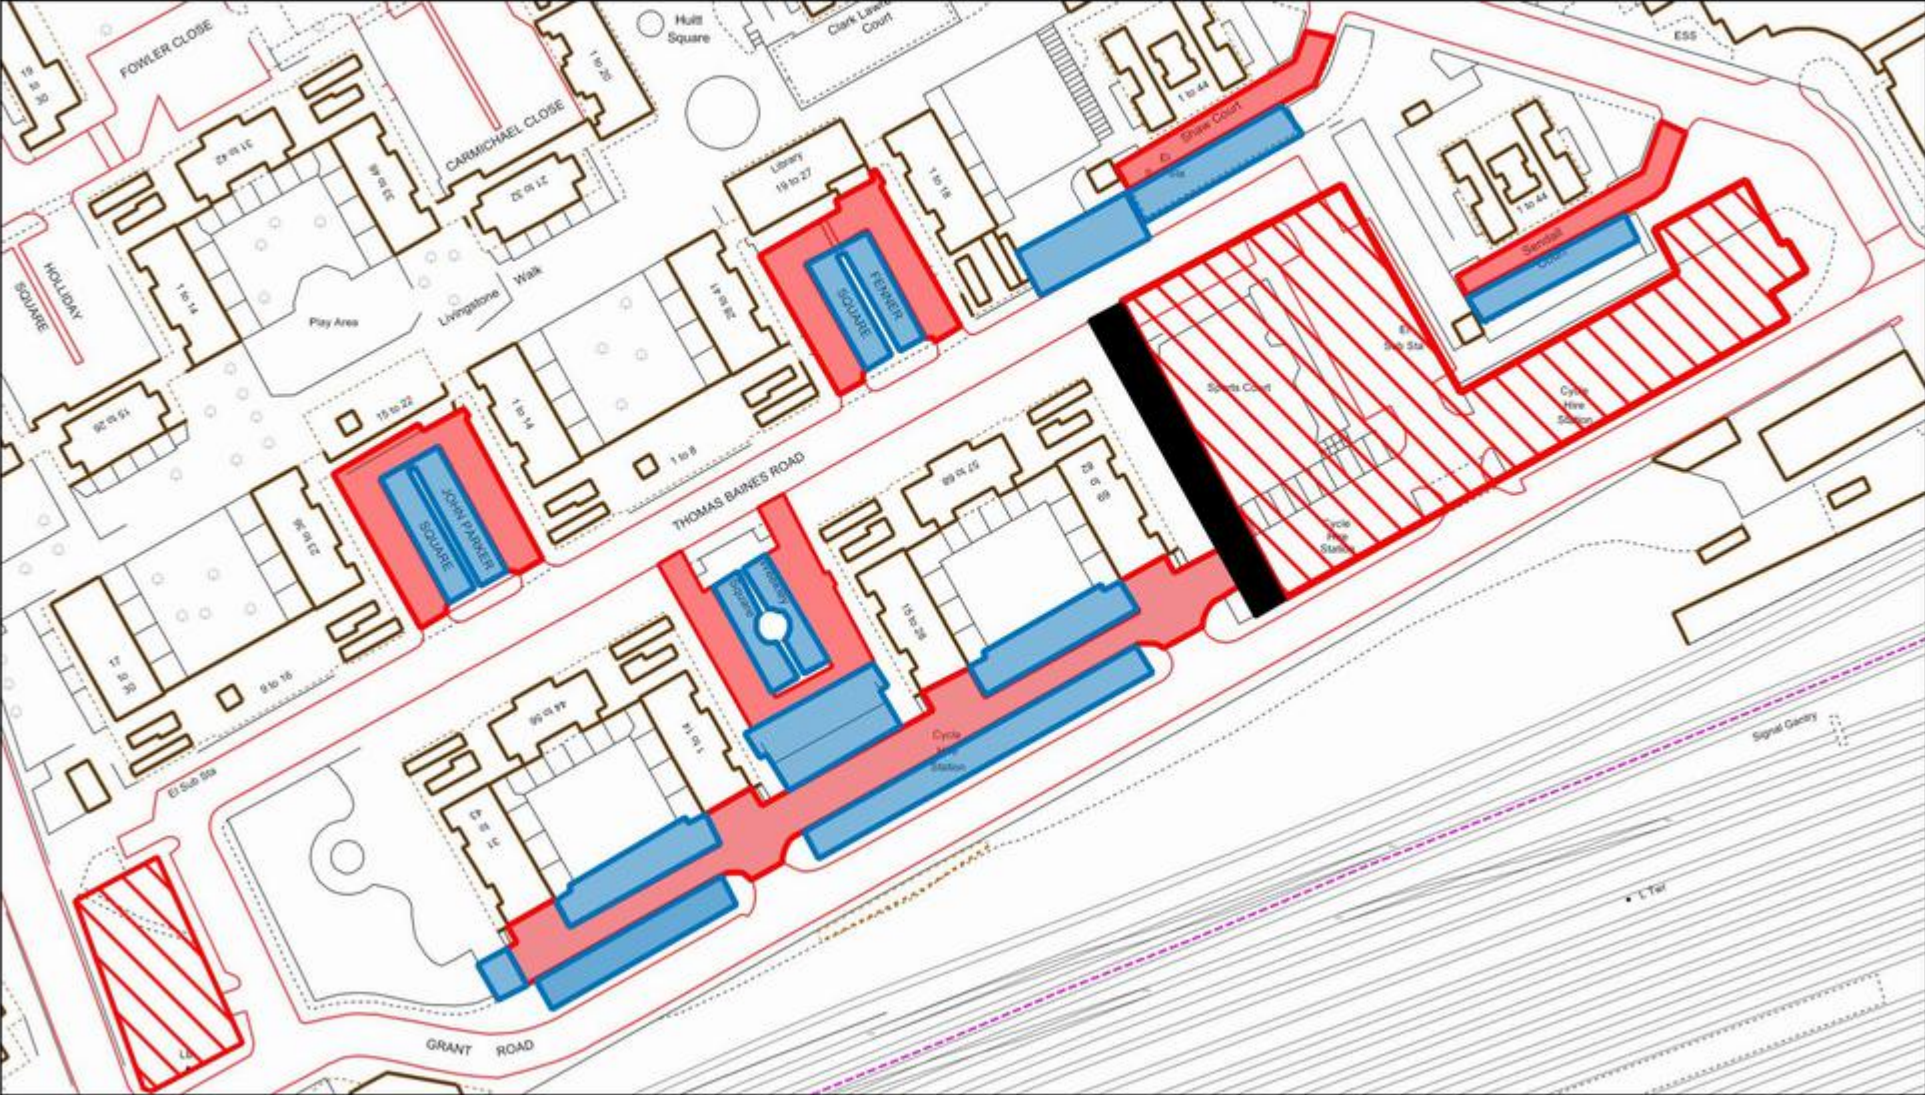

1:1250

Permanent TMO (Post 2020)  
Blue=Parking Red=No Parking

Reproduced from the Ordnance Survey mapping with the permission of the Controller of Her Majesty's Stationery Office ©Crown copyright. Unauthorised reproduction infringes ©Crown copyright and may lead to prosecution or civil proceedings. Wandsworth Borough Council Licence No. LA 100019270 (2018)