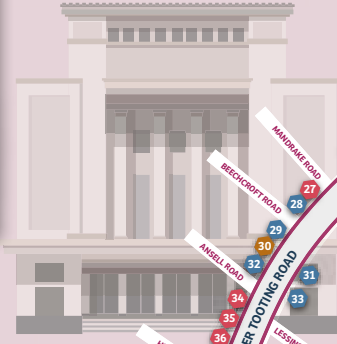

Tooting High Street,
Upper Tooting Road,
Mitcham Road,
Tooting Bec Road
& Trinity Road

Food & Drink trail

- | | | | |
|--|------------|--|-------------------|
| | Restaurant | | Pub |
| | Bar | | Bar or Restaurant |
| | Café | | Specialist shop |