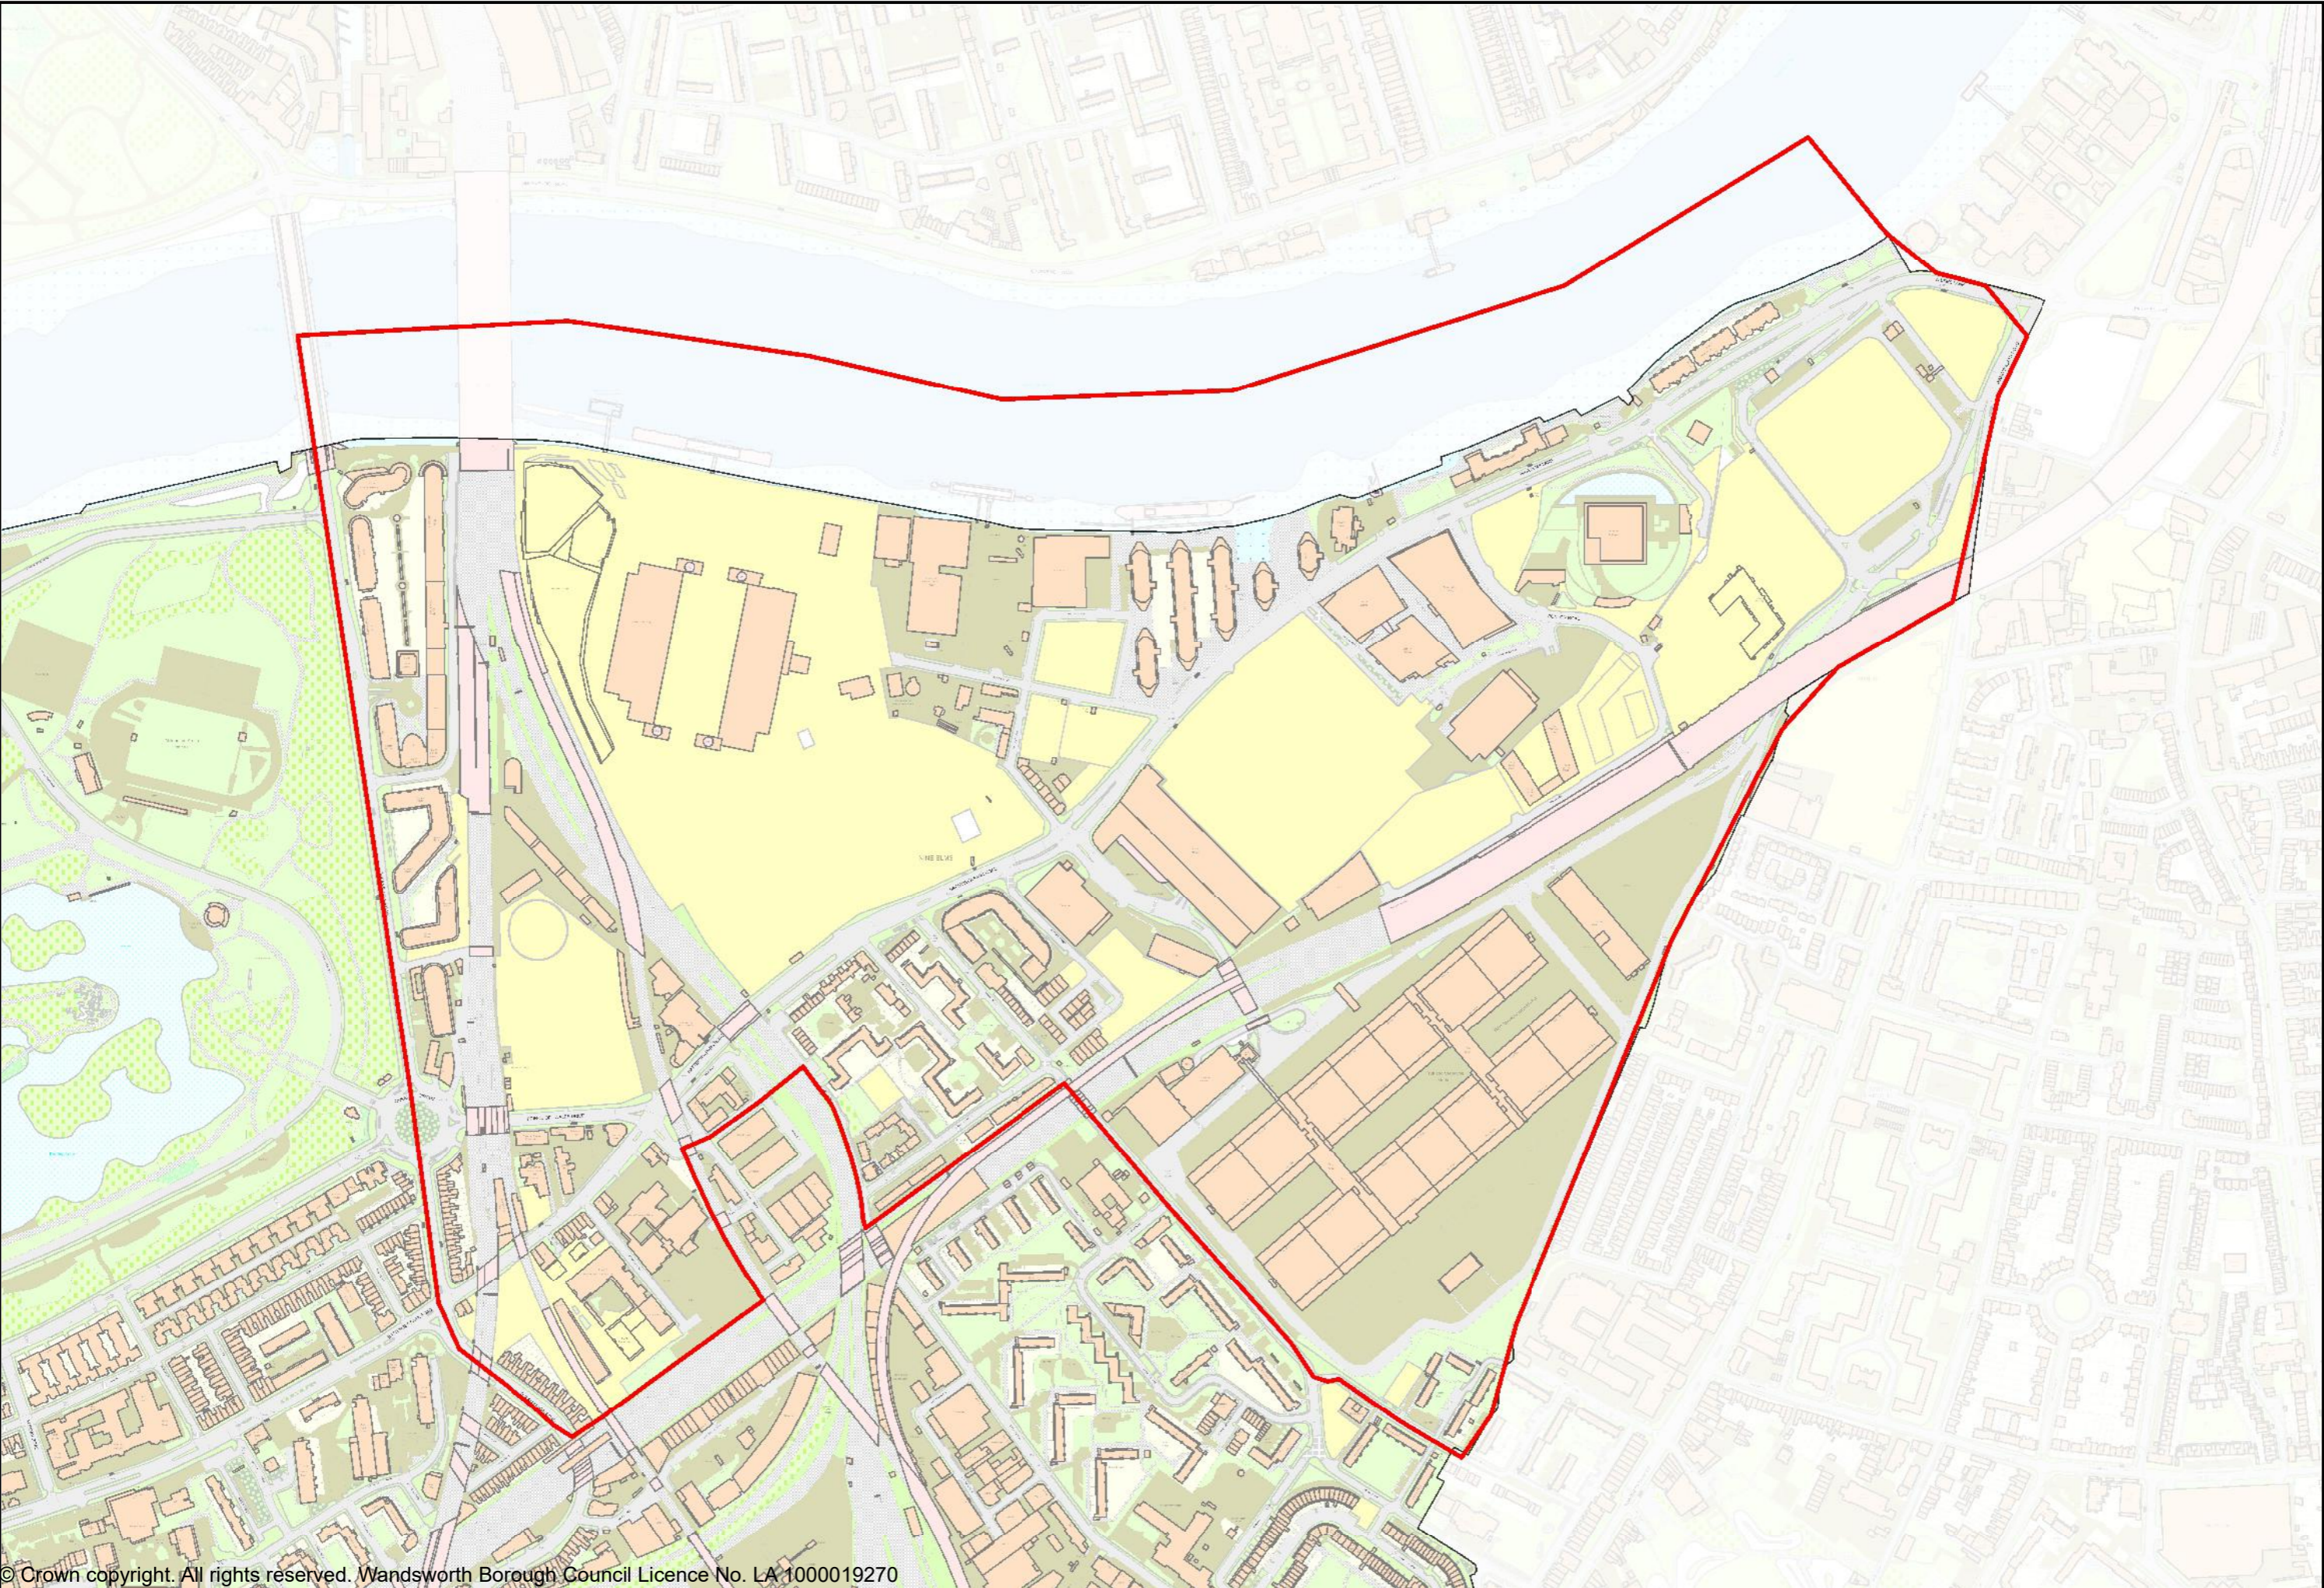

Site 1 Central Activities Zone (Nine Elms)

Site 2 Queenstown Road, Battersea

Site 3 Summerstown LSIA / SIL (Wandle Valley)

Site 4 Bendon Valley and Kimber Road LSIA (Wandle Valley)

Site 5 Wandle Delta (Wandsworth Town)

Site 6 Old Sergeant (Wandsworth Garratt Lane)

Site 7 Thornset Road (Earlsfield)

Site 8 Princeton Court (Putney)

Site 9 Upper Richmond Road/Manfred Road (Putney)

Site 10 Smiths Yard, Summerley Street (Earlsfield)