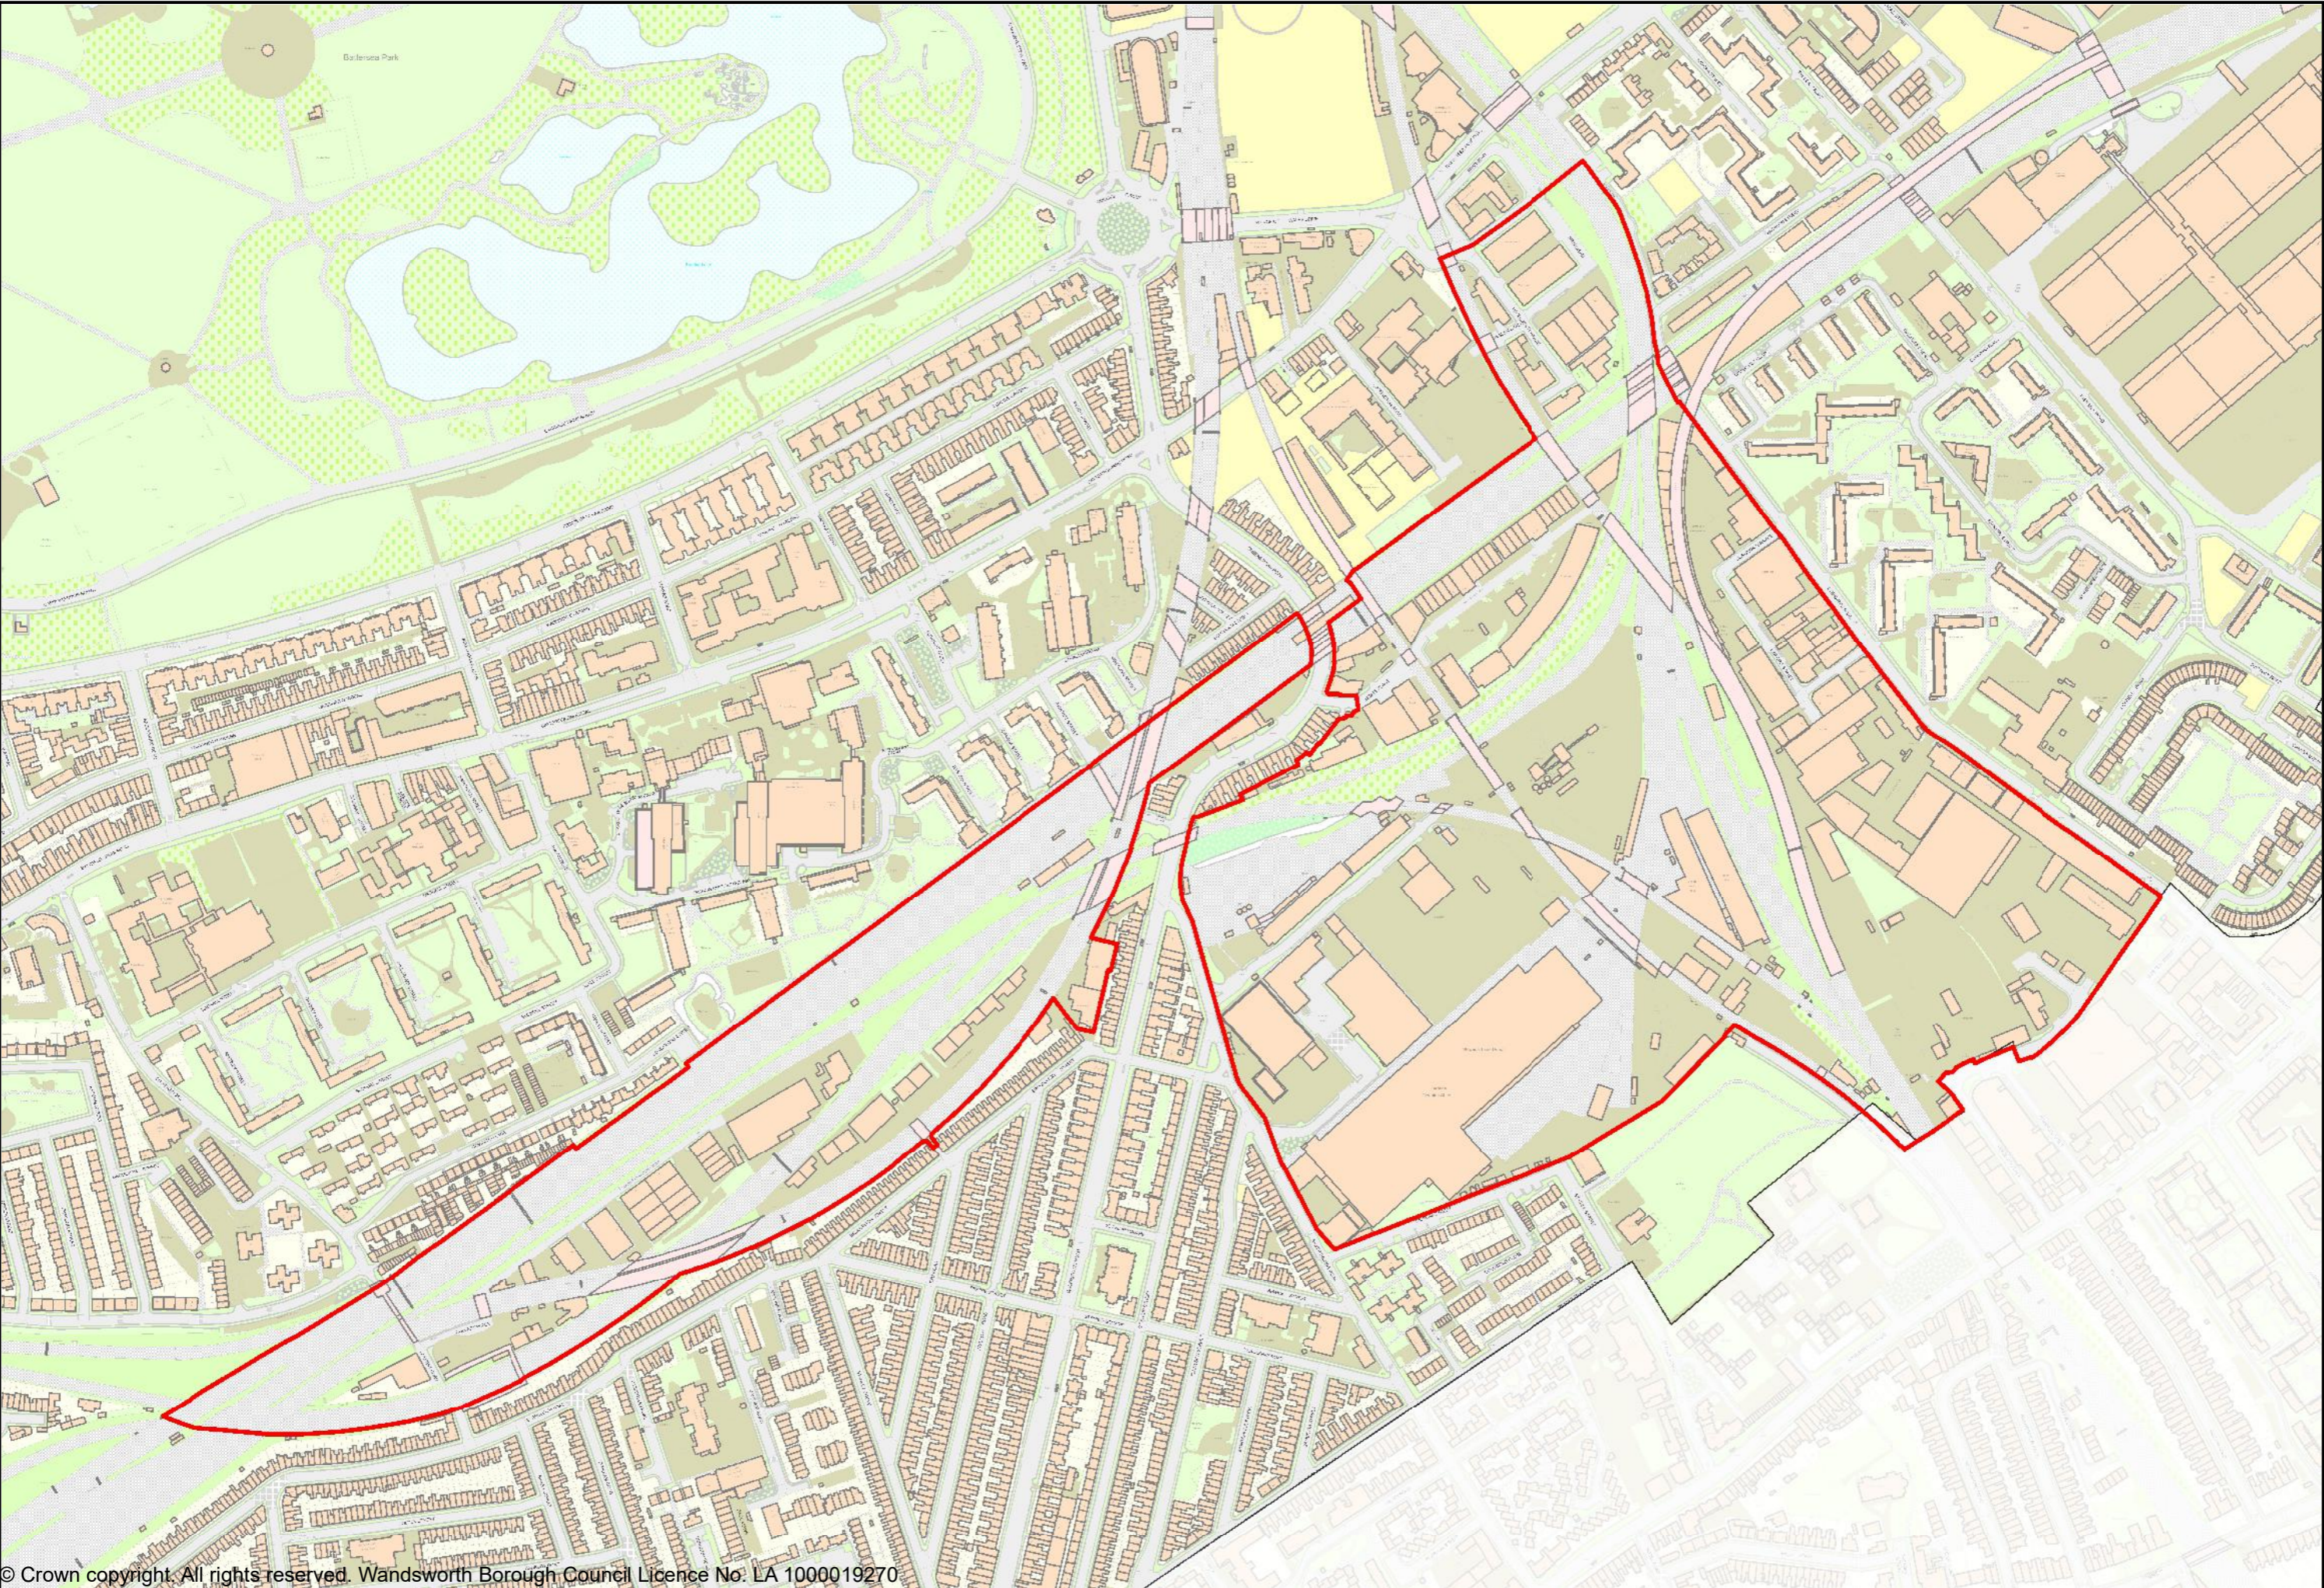

Site 1 Central Activities Zone (Nine Elms)

Site 2 Queenstown Road, Battersea

Site 3 Summerstown LSIA / SIL (Wandle Valley)

Site 4 Bendon Valley and Kimber Road LSIA (Wandle Valley)

Site 5 Wandle Delta (Wandsworth Town)

Site 6 Old Sergeant (Wandsworth Garratt Lane)

Site 7 Thornset Road (Earlsfield)

Site 8 Princeton Court (Putney)

Site 9 Upper Richmond Road/Manfred Road (Putney)

Site 10 Smiths Yard, Summerley Street (Earlsfield)