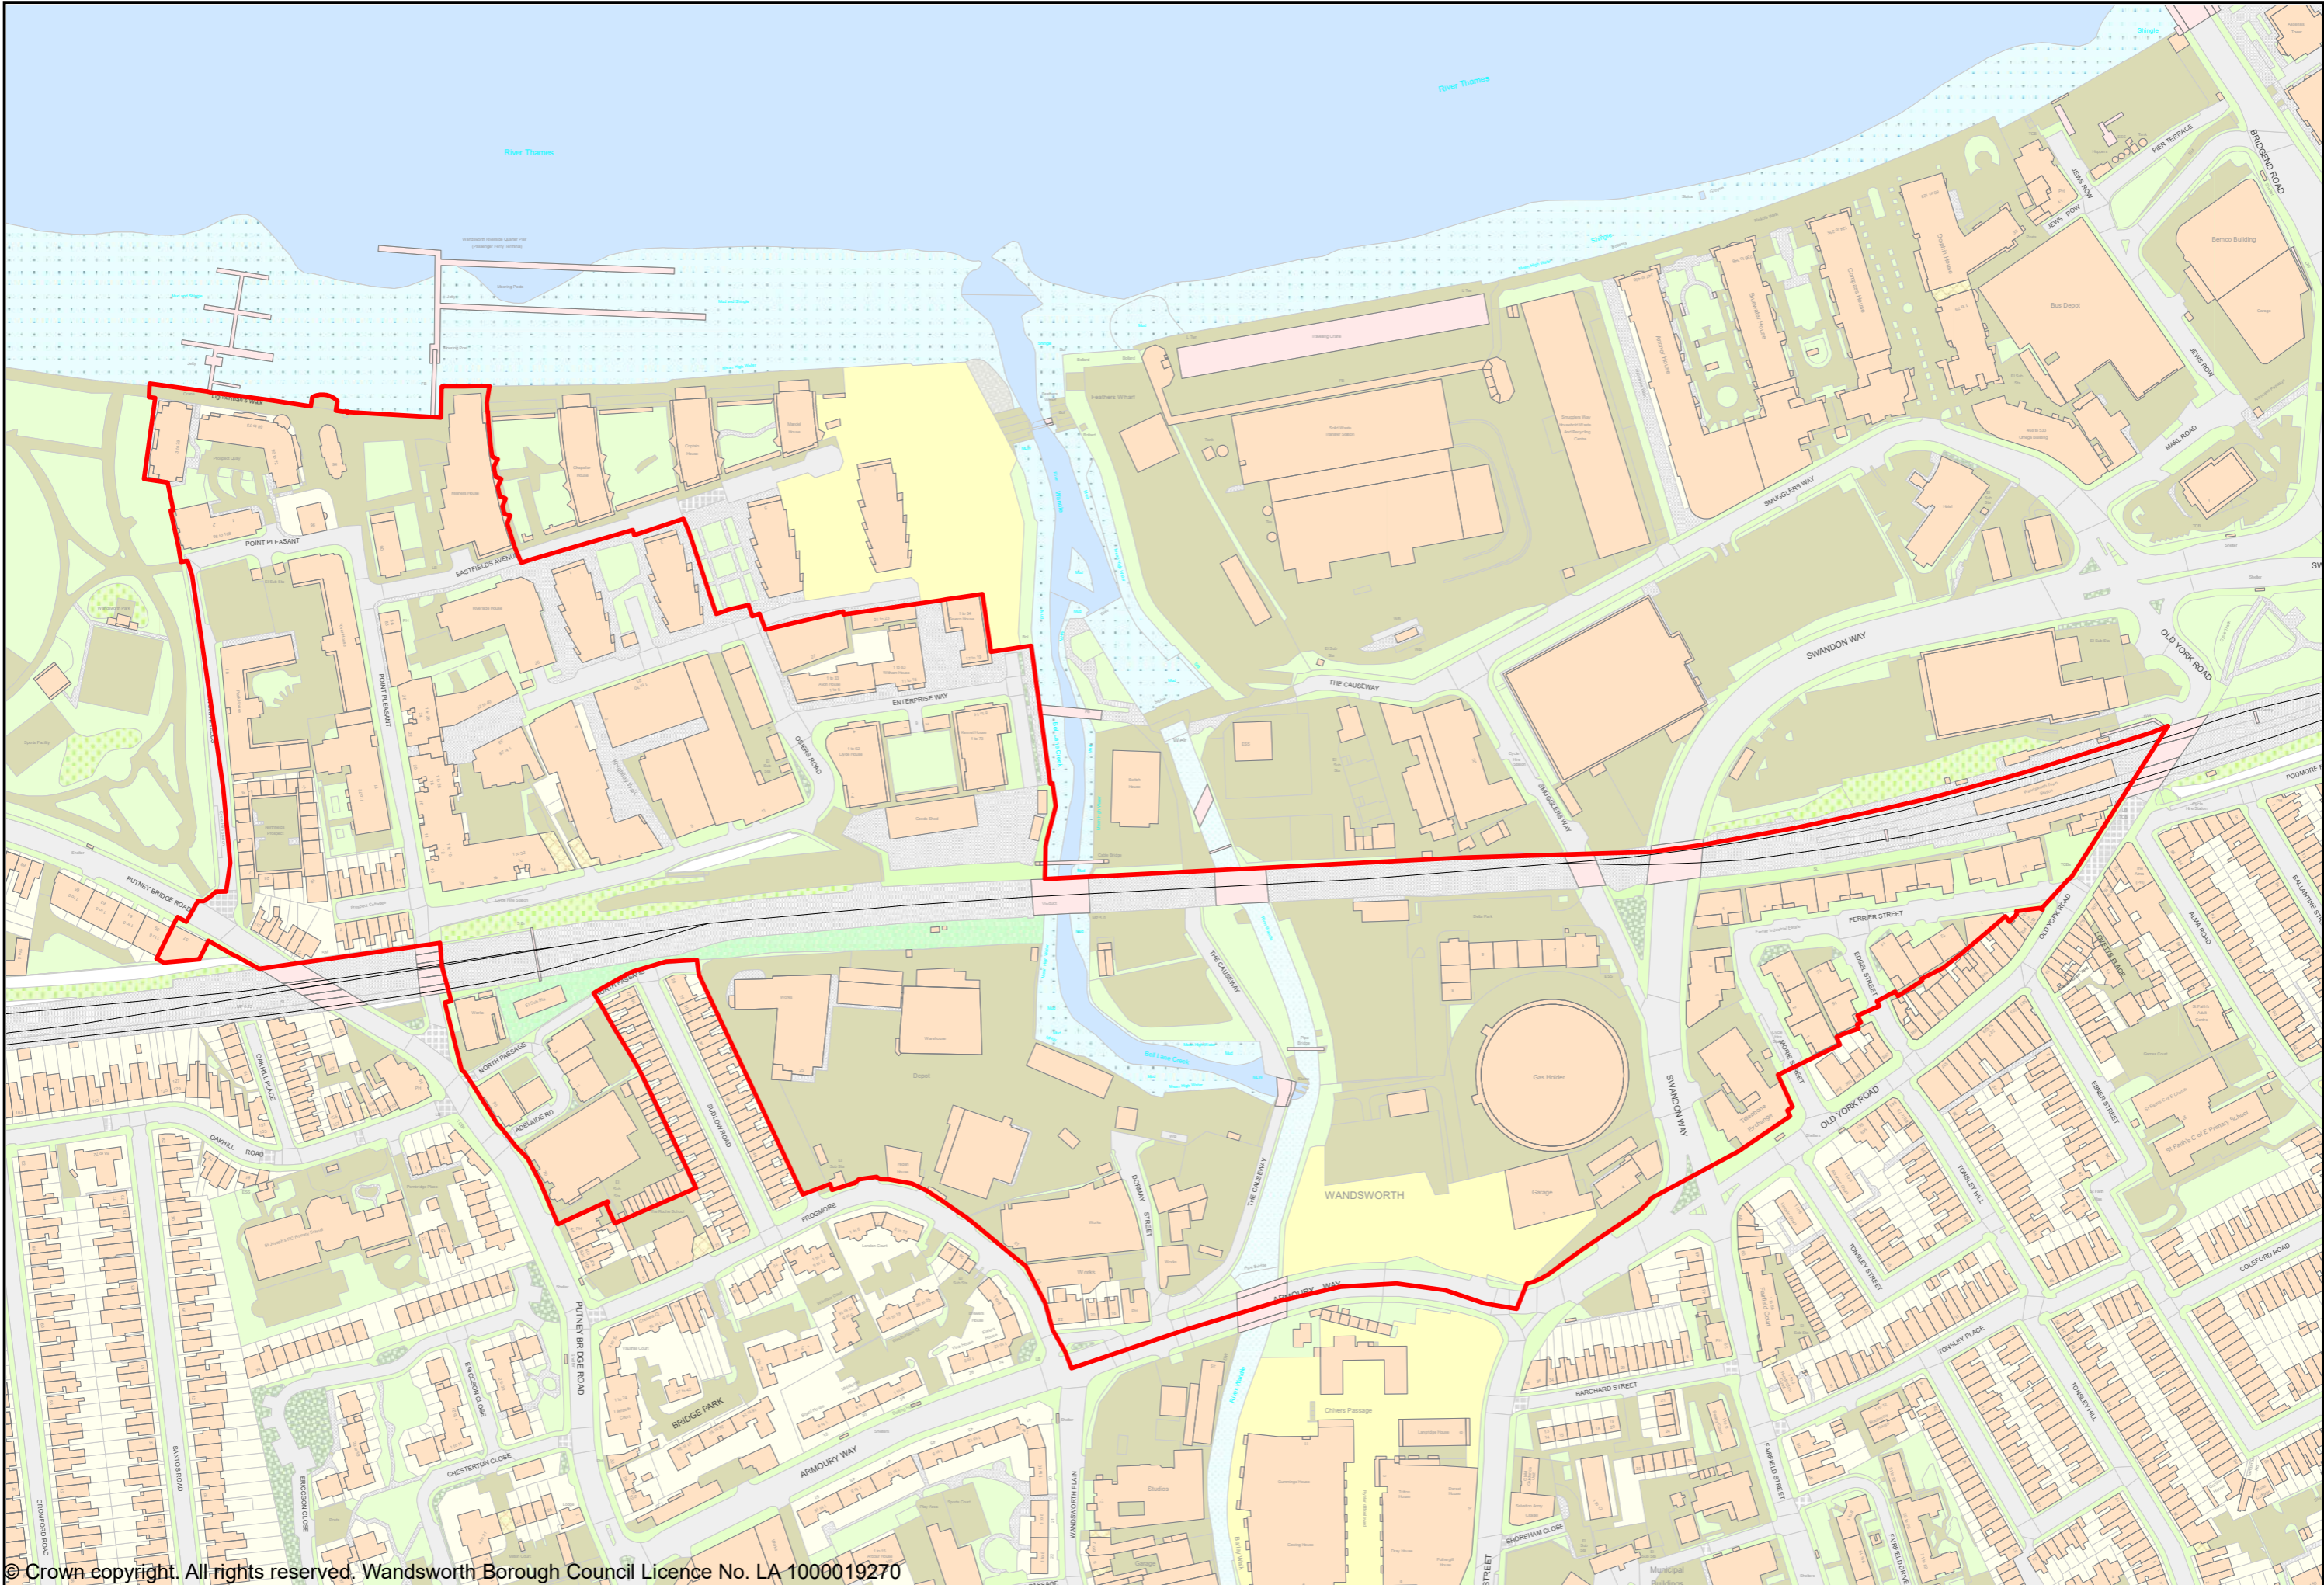

Site 1 Central Activities Zone (Nine Elms)

Site 2 Queenstown Road, Battersea

Site 3 Summerstown LSIA / SIL (Wandle Valley)

Site 4 Bendon Valley and Kimber Road LSIA (Wandle Valley)

Site 5 Wandle Delta (Wandsworth Town)

Site 6 Old Sergeant (Wandsworth Garratt Lane)

Site 7 Thornset Road (Earlsfield)

Site 8 Princeton Court (Putney)

Site 9 Upper Richmond Road/Manfred Road (Putney)

Site 10 Smiths Yard, Summerley Street (Earlsfield)