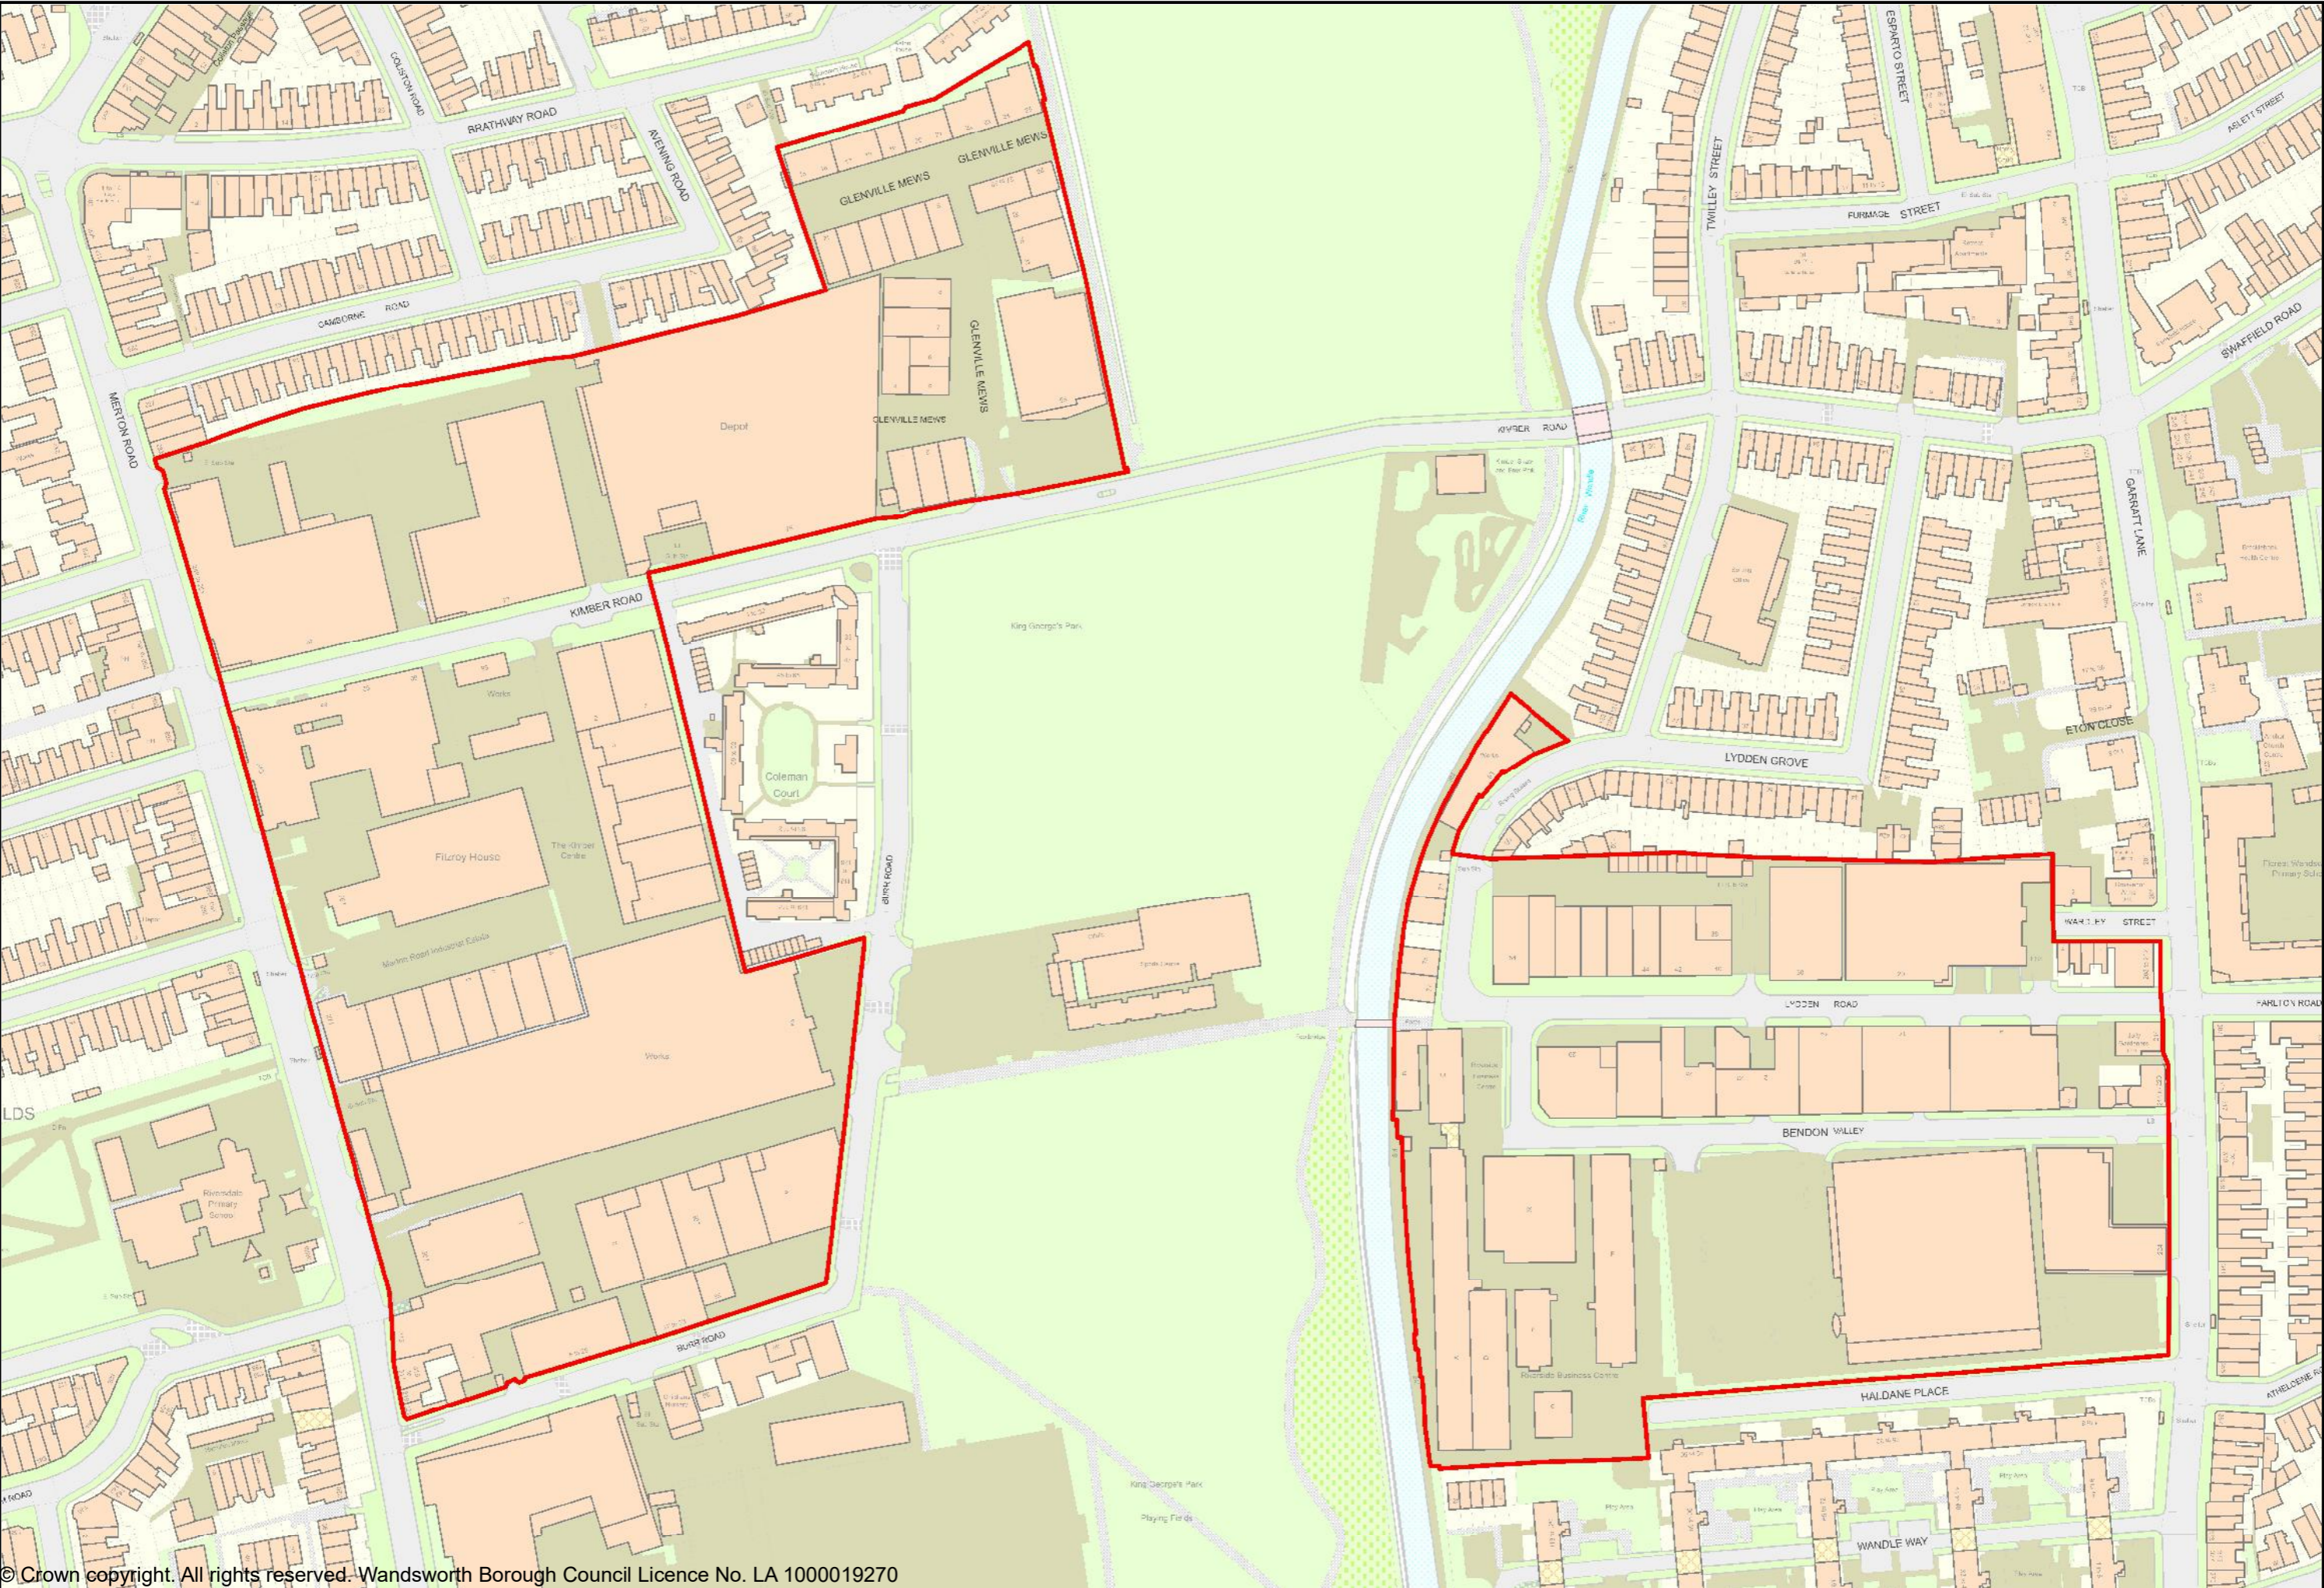

Site 1 Central Activities Zone (Nine Elms)

Site 2 Queenstown Road, Battersea

Site 3 Summerstown LSIA / SIL (Wandle Valley)

Site 4 Bendon Valley and Kimber Road LSIA (Wandle Valley)

Site 5 Wandle Delta (Wandsworth Town)

Site 6 Old Sergeant (Wandsworth Garratt Lane)

Site 7 Thornset Road (Earlsfield)

Site 8 Princeton Court (Putney)

Site 9 Upper Richmond Road/Manfred Road (Putney)

Site 10 Smiths Yard, Summerley Street (Earlsfield)