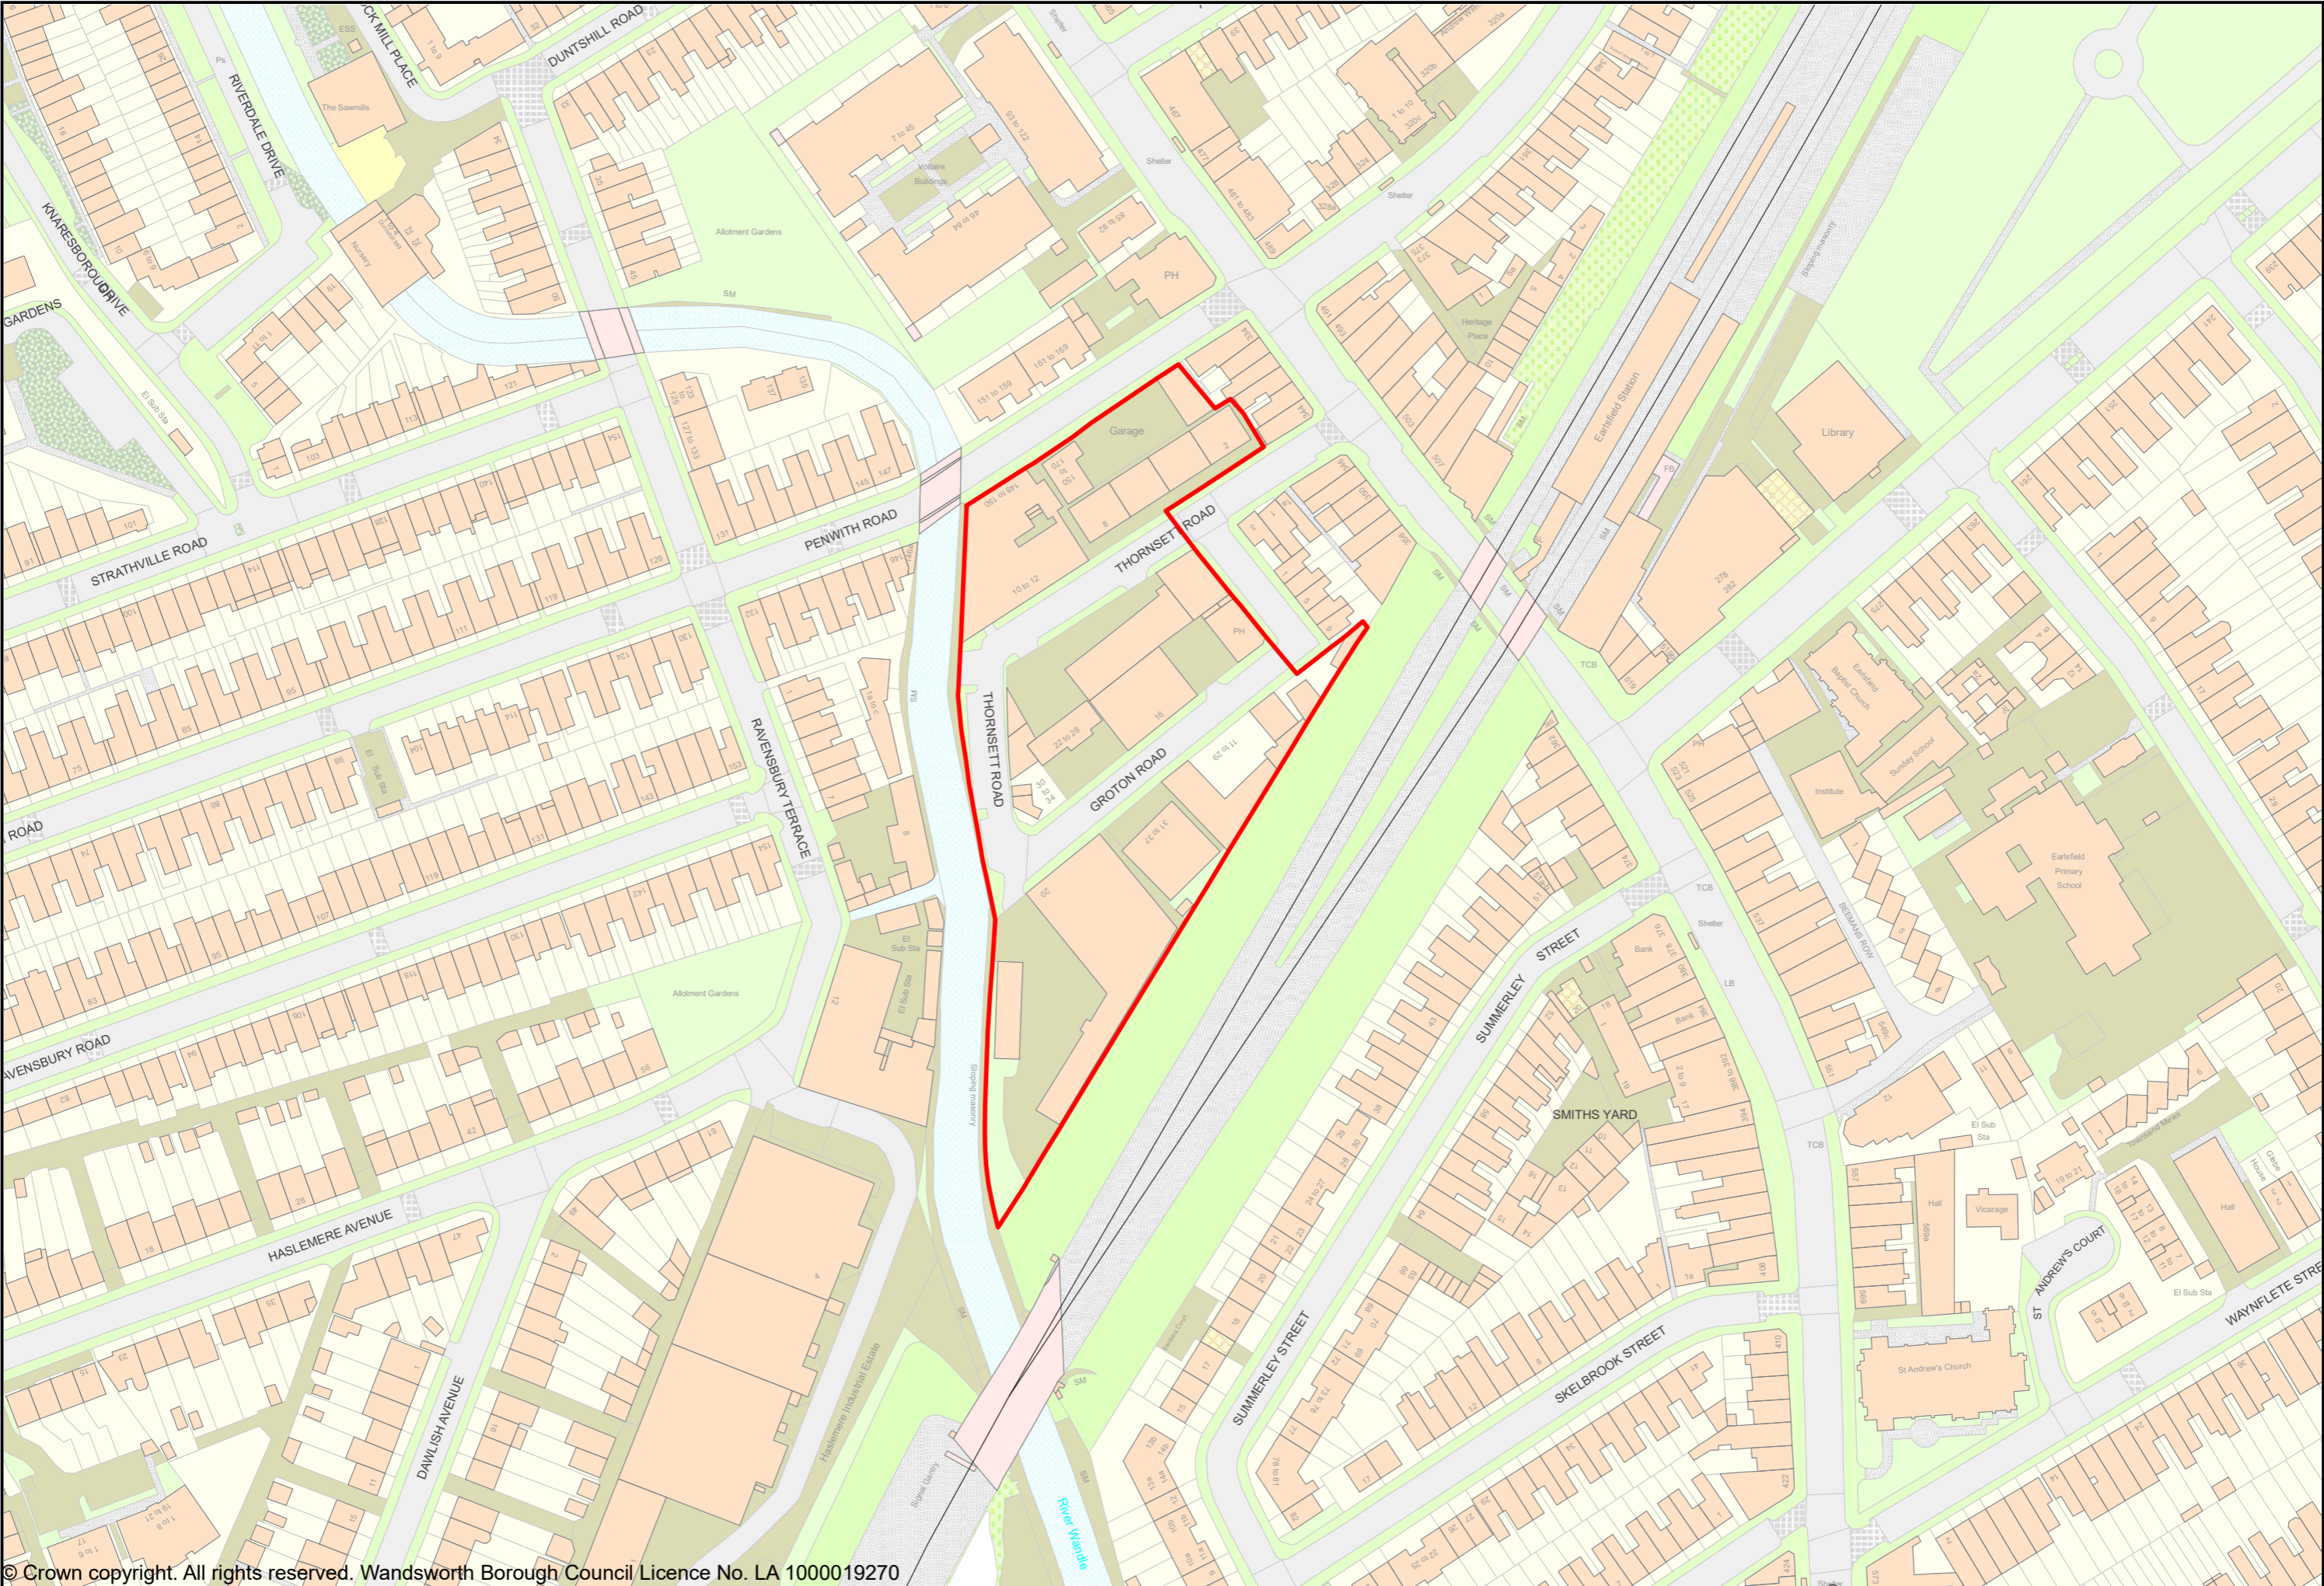

Site 1 Central Activities Zone (Nine Elms)

Site 2 Queenstown Road, Battersea

Site 3 Summerstown LSIA / SIL (Wandle Valley)

Site 4 Bendon Valley and Kimber Road LSIA (Wandle Valley)

Site 5 Wandle Delta (Wandsworth Town)

Site 6 Old Sergeant (Wandsworth Garratt Lane)

Site 7 Thornset Road (Earlsfield)

Site 8 Princeton Court (Putney)

Site 9 Upper Richmond Road/Manfred Road (Putney)

Site 10 Smiths Yard, Summerley Street (Earlsfield)