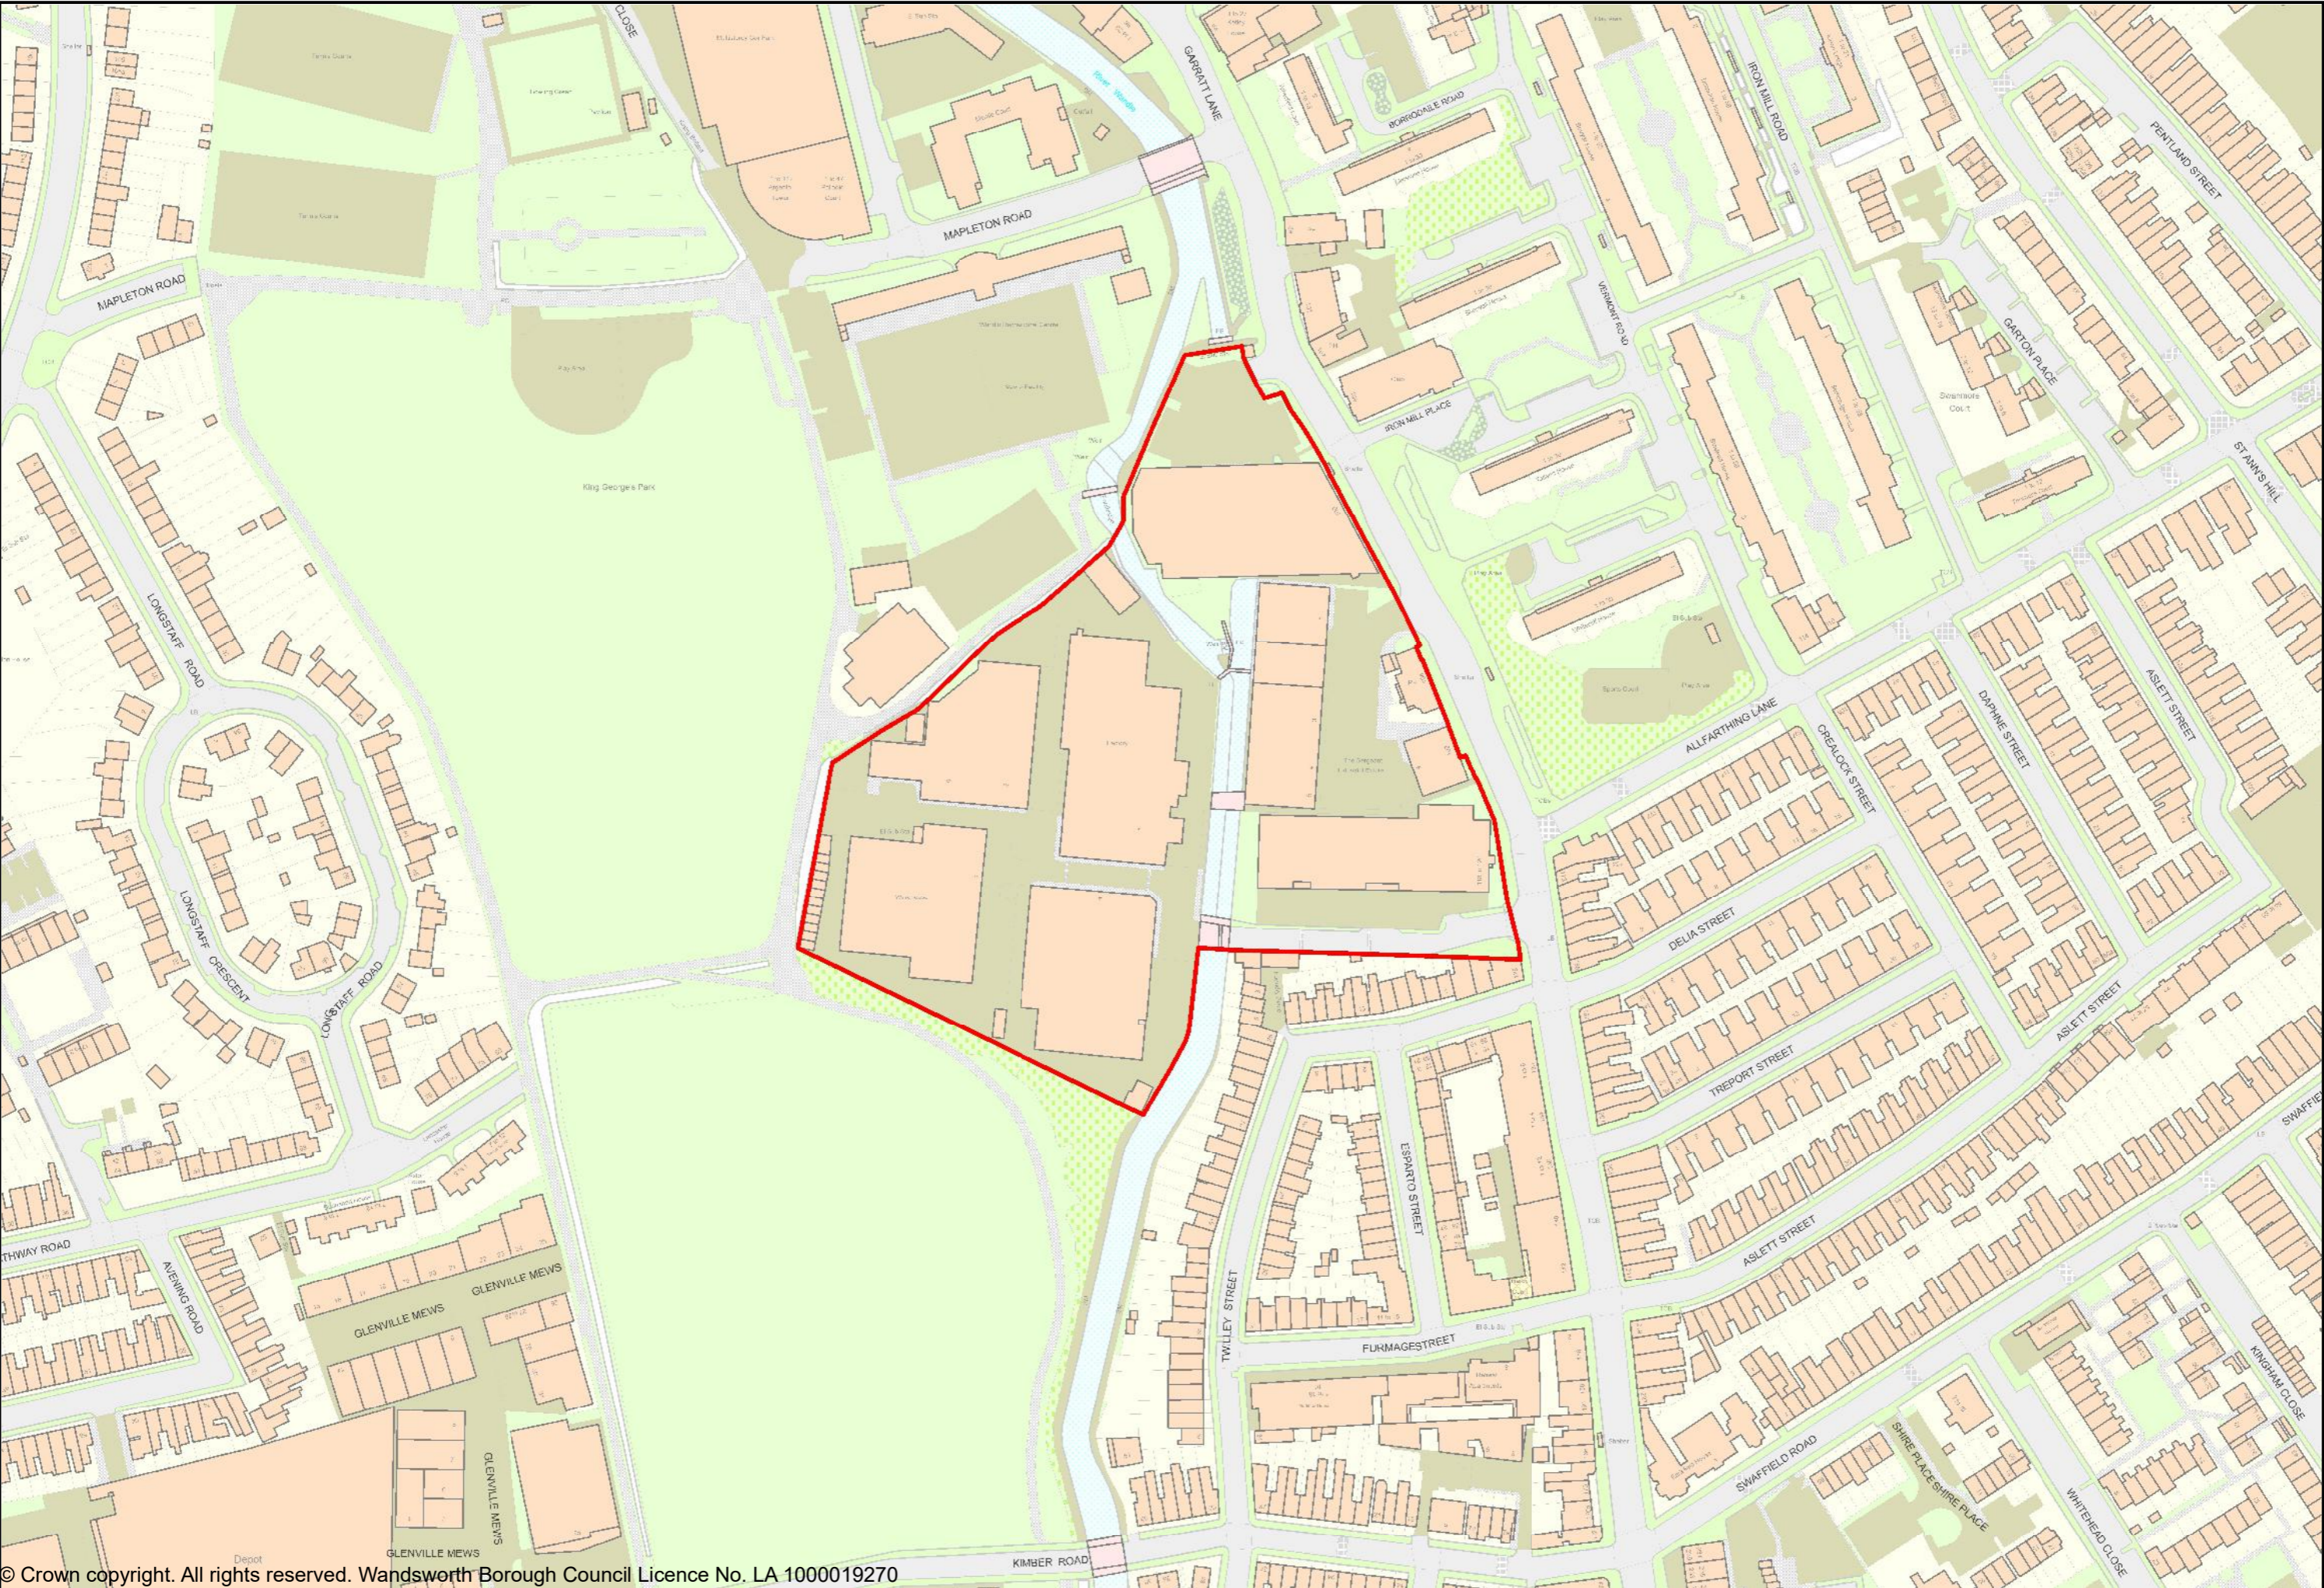

Site 1 Central Activities Zone (Nine Elms)

Site 2 Queenstown Road, Battersea

Site 3 Summerstown LSIA / SIL (Wandle Valley)

Site 4 Bendon Valley and Kimber Road LSIA (Wandle Valley)

Site 5 Wandle Delta (Wandsworth Town)

Site 6 Old Sergeant (Wandsworth Garratt Lane)

Site 7 Thornset Road (Earlsfield)

Site 8 Princeton Court (Putney)

Site 9 Upper Richmond Road/Manfred Road (Putney)

Site 10 Smiths Yard, Summerley Street (Earlsfield)