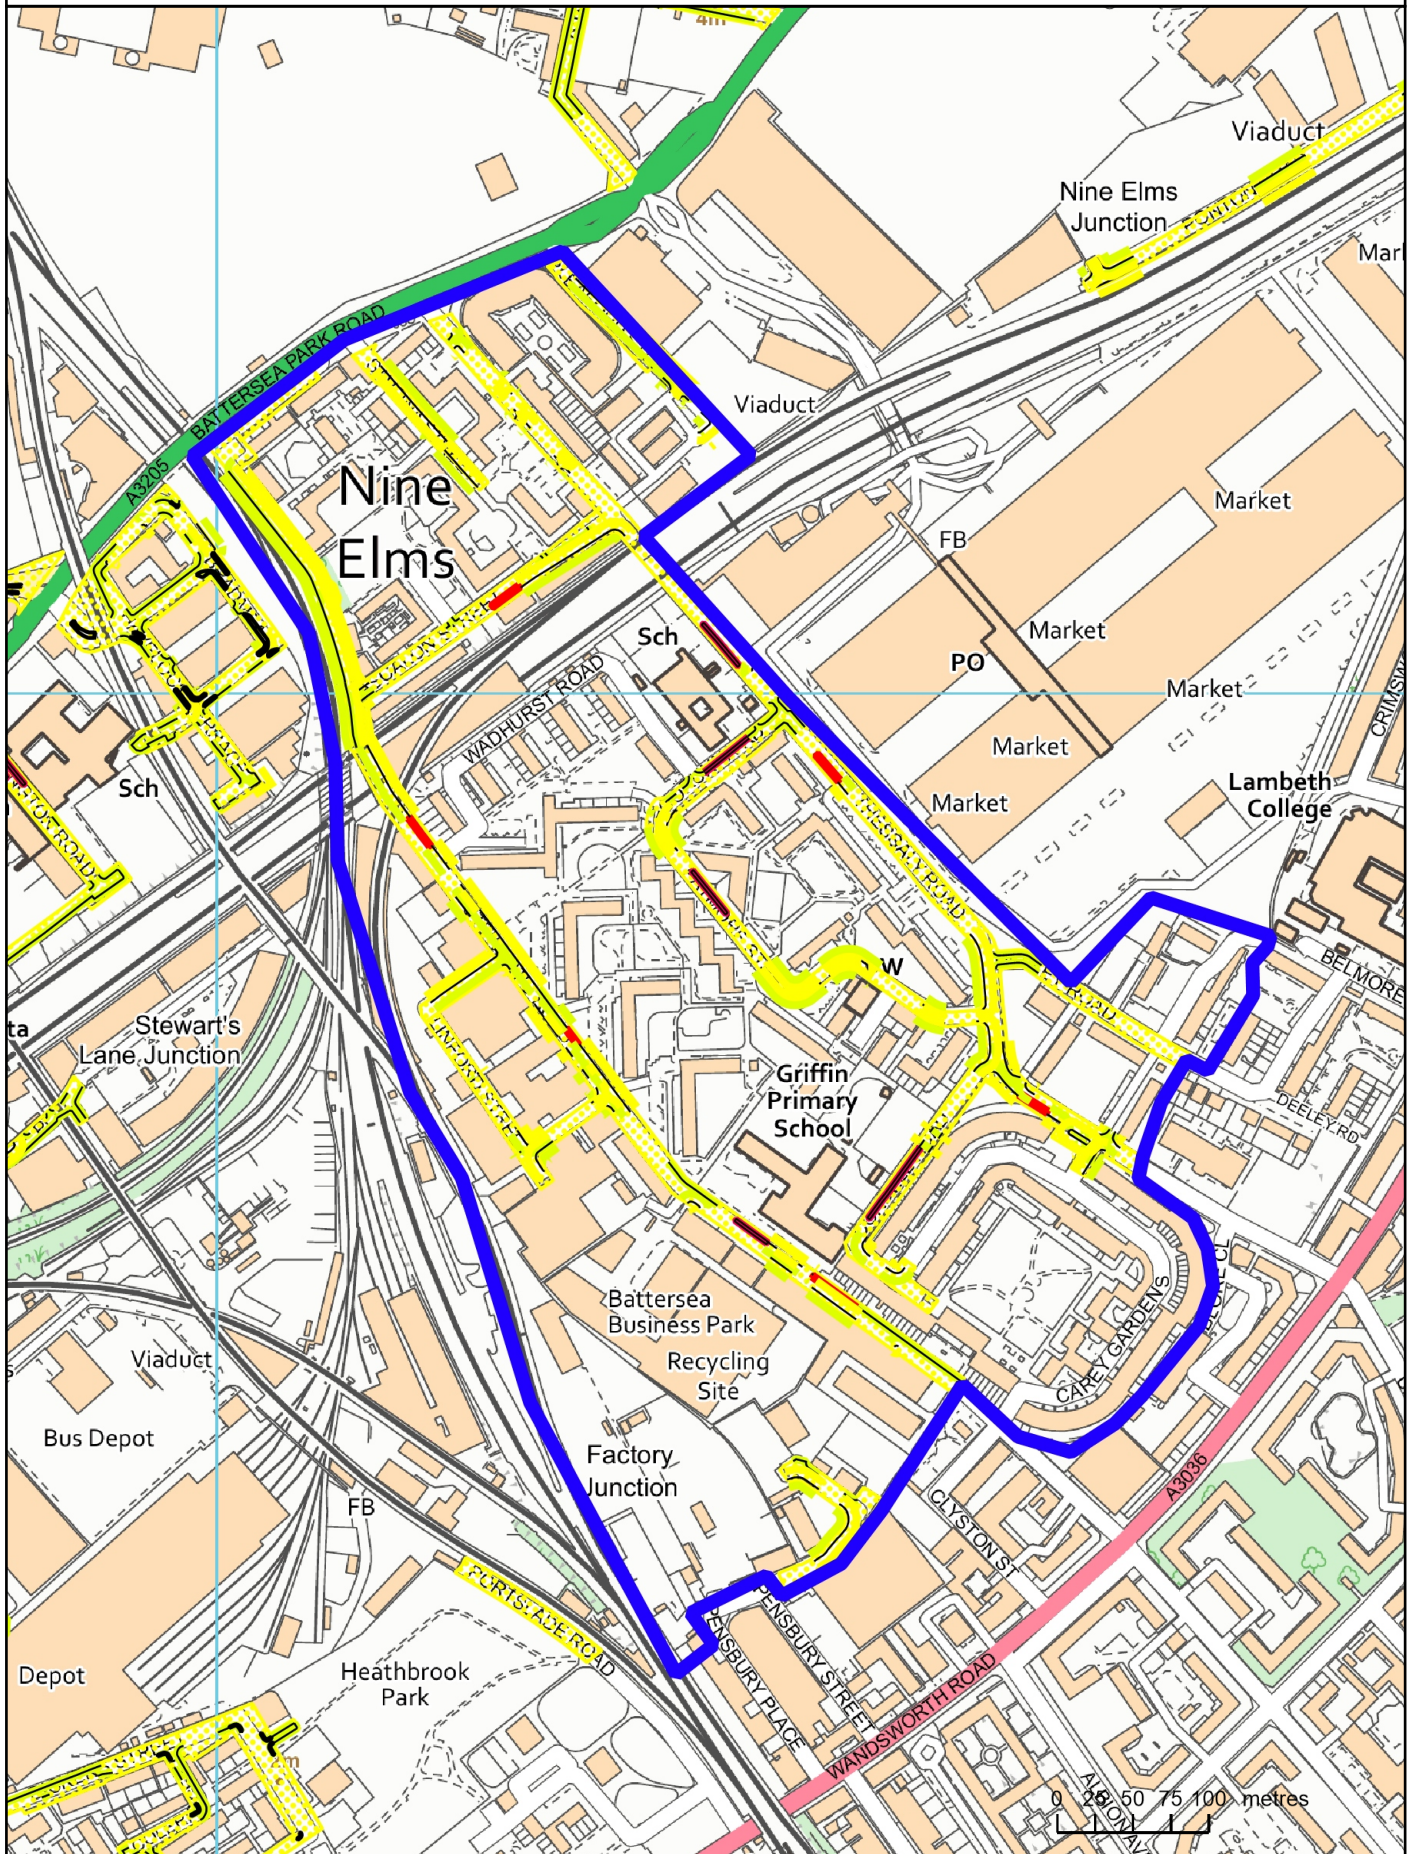

# Thessaly Road / Stewart's Road area - Proposed CPZ

© Crown copyright. All rights reserved. Wandsworth Borough Council Licence No. LA 100019270 (2020)

17 March 2020

1:5000

Steve Lane