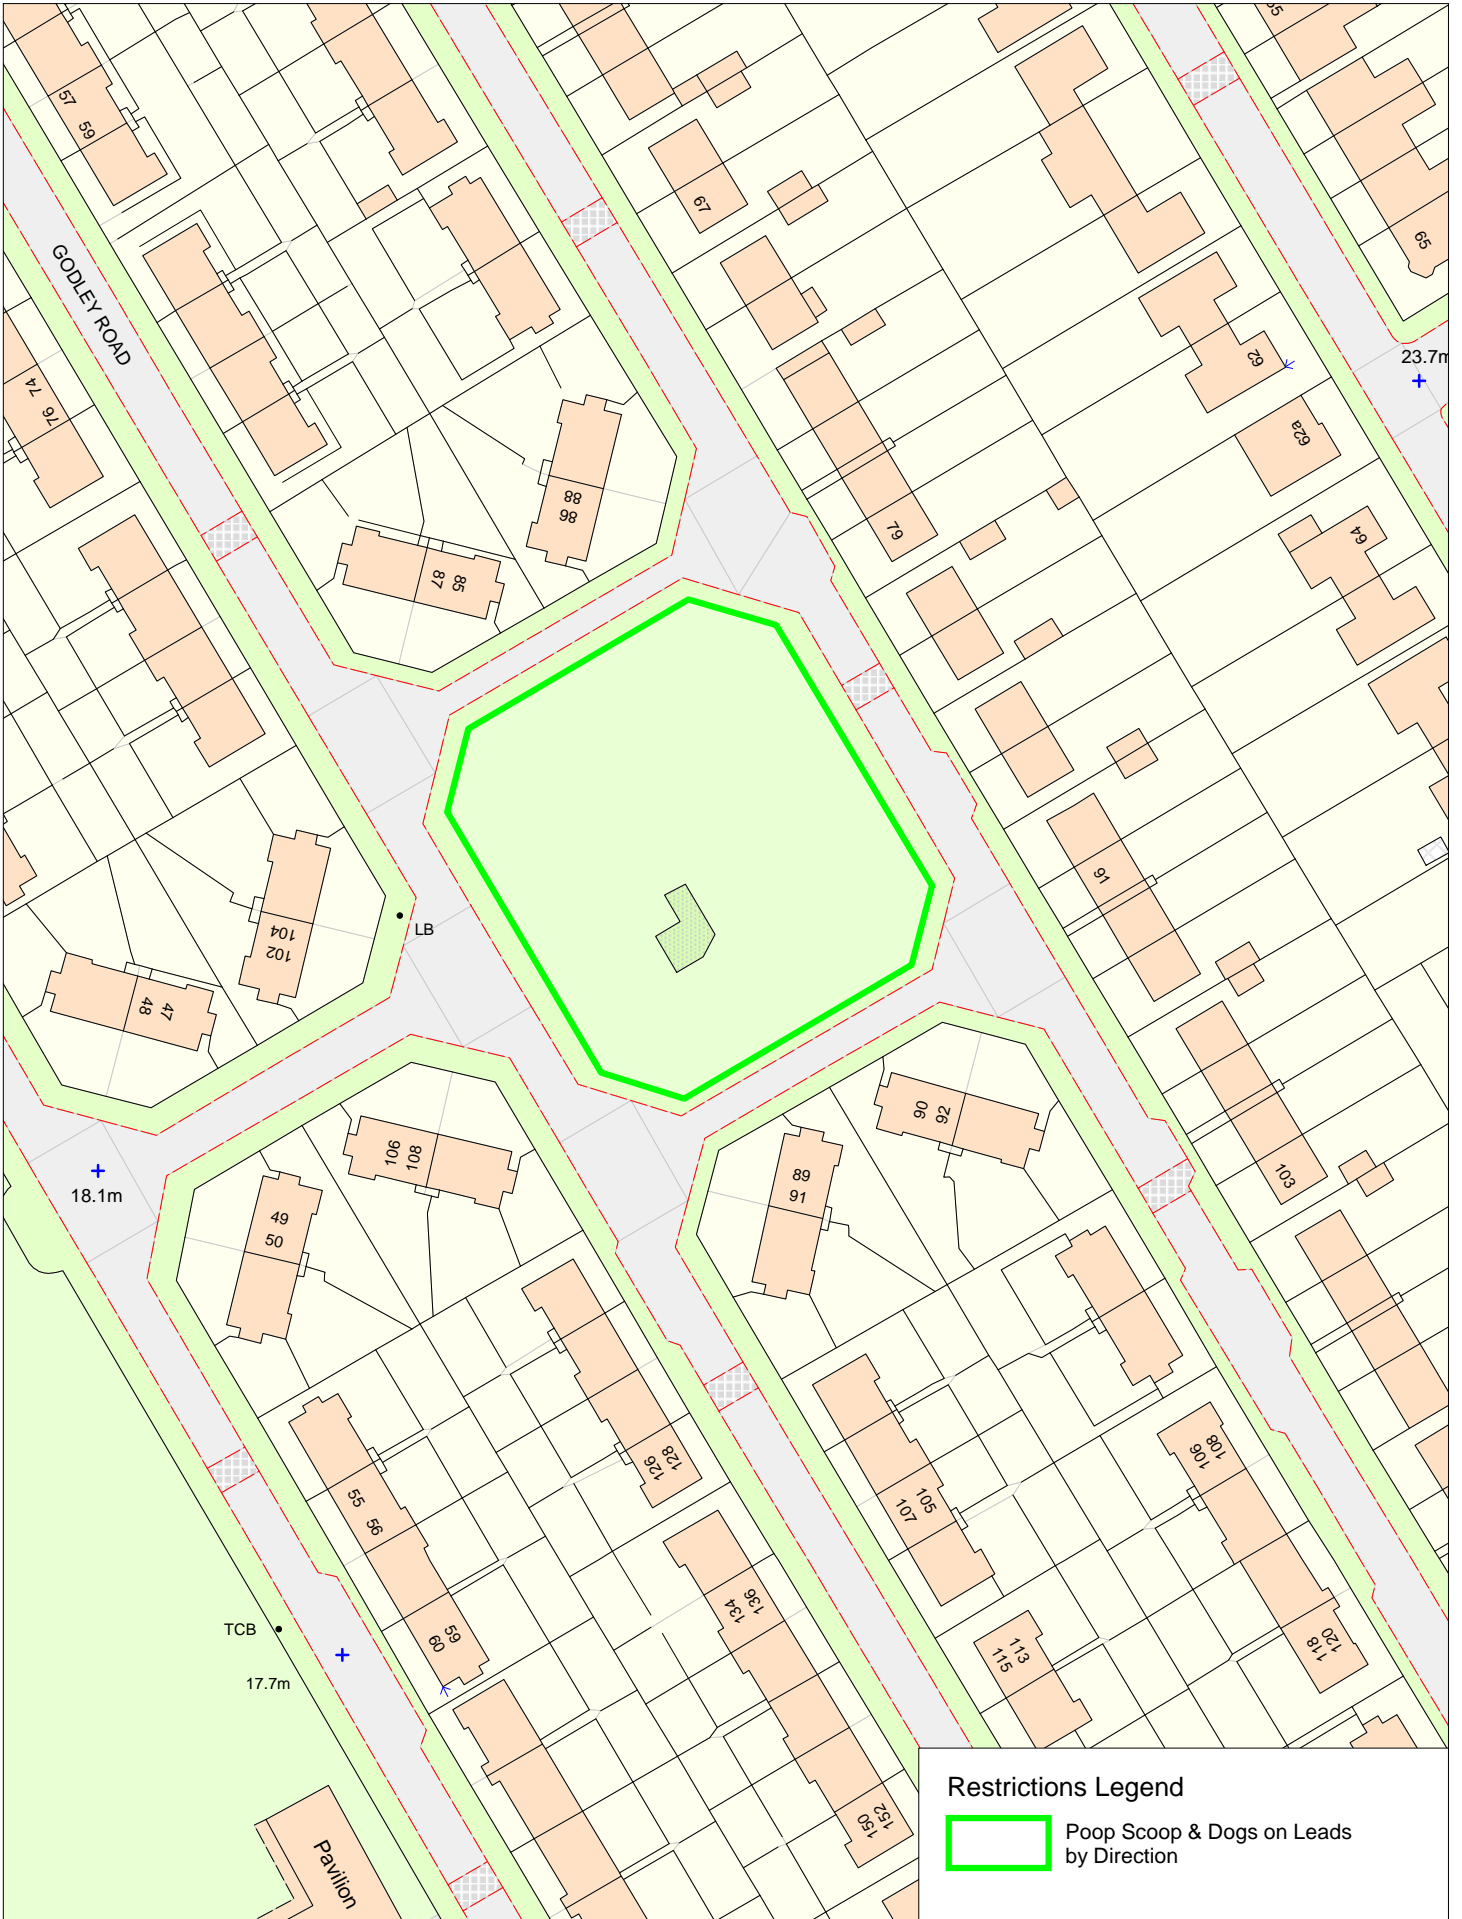

Godley Green

Restrictions Legend

 Poop Scoop & Dogs on Leads by Direction

This map is reproduced from Ordnance Survey material with the permission of Ordnance Survey on behalf of the Controller of Her Majesty's Stationery Office, © Crown Copyright. Unauthorised reproduction infringes Crown copyright and may lead to prosecution or civil proceedings. Wandsworth Council LA 100019270 2010

Date: 18/05/2009 Created by GIS Team, DTS
Scale: 1:1000