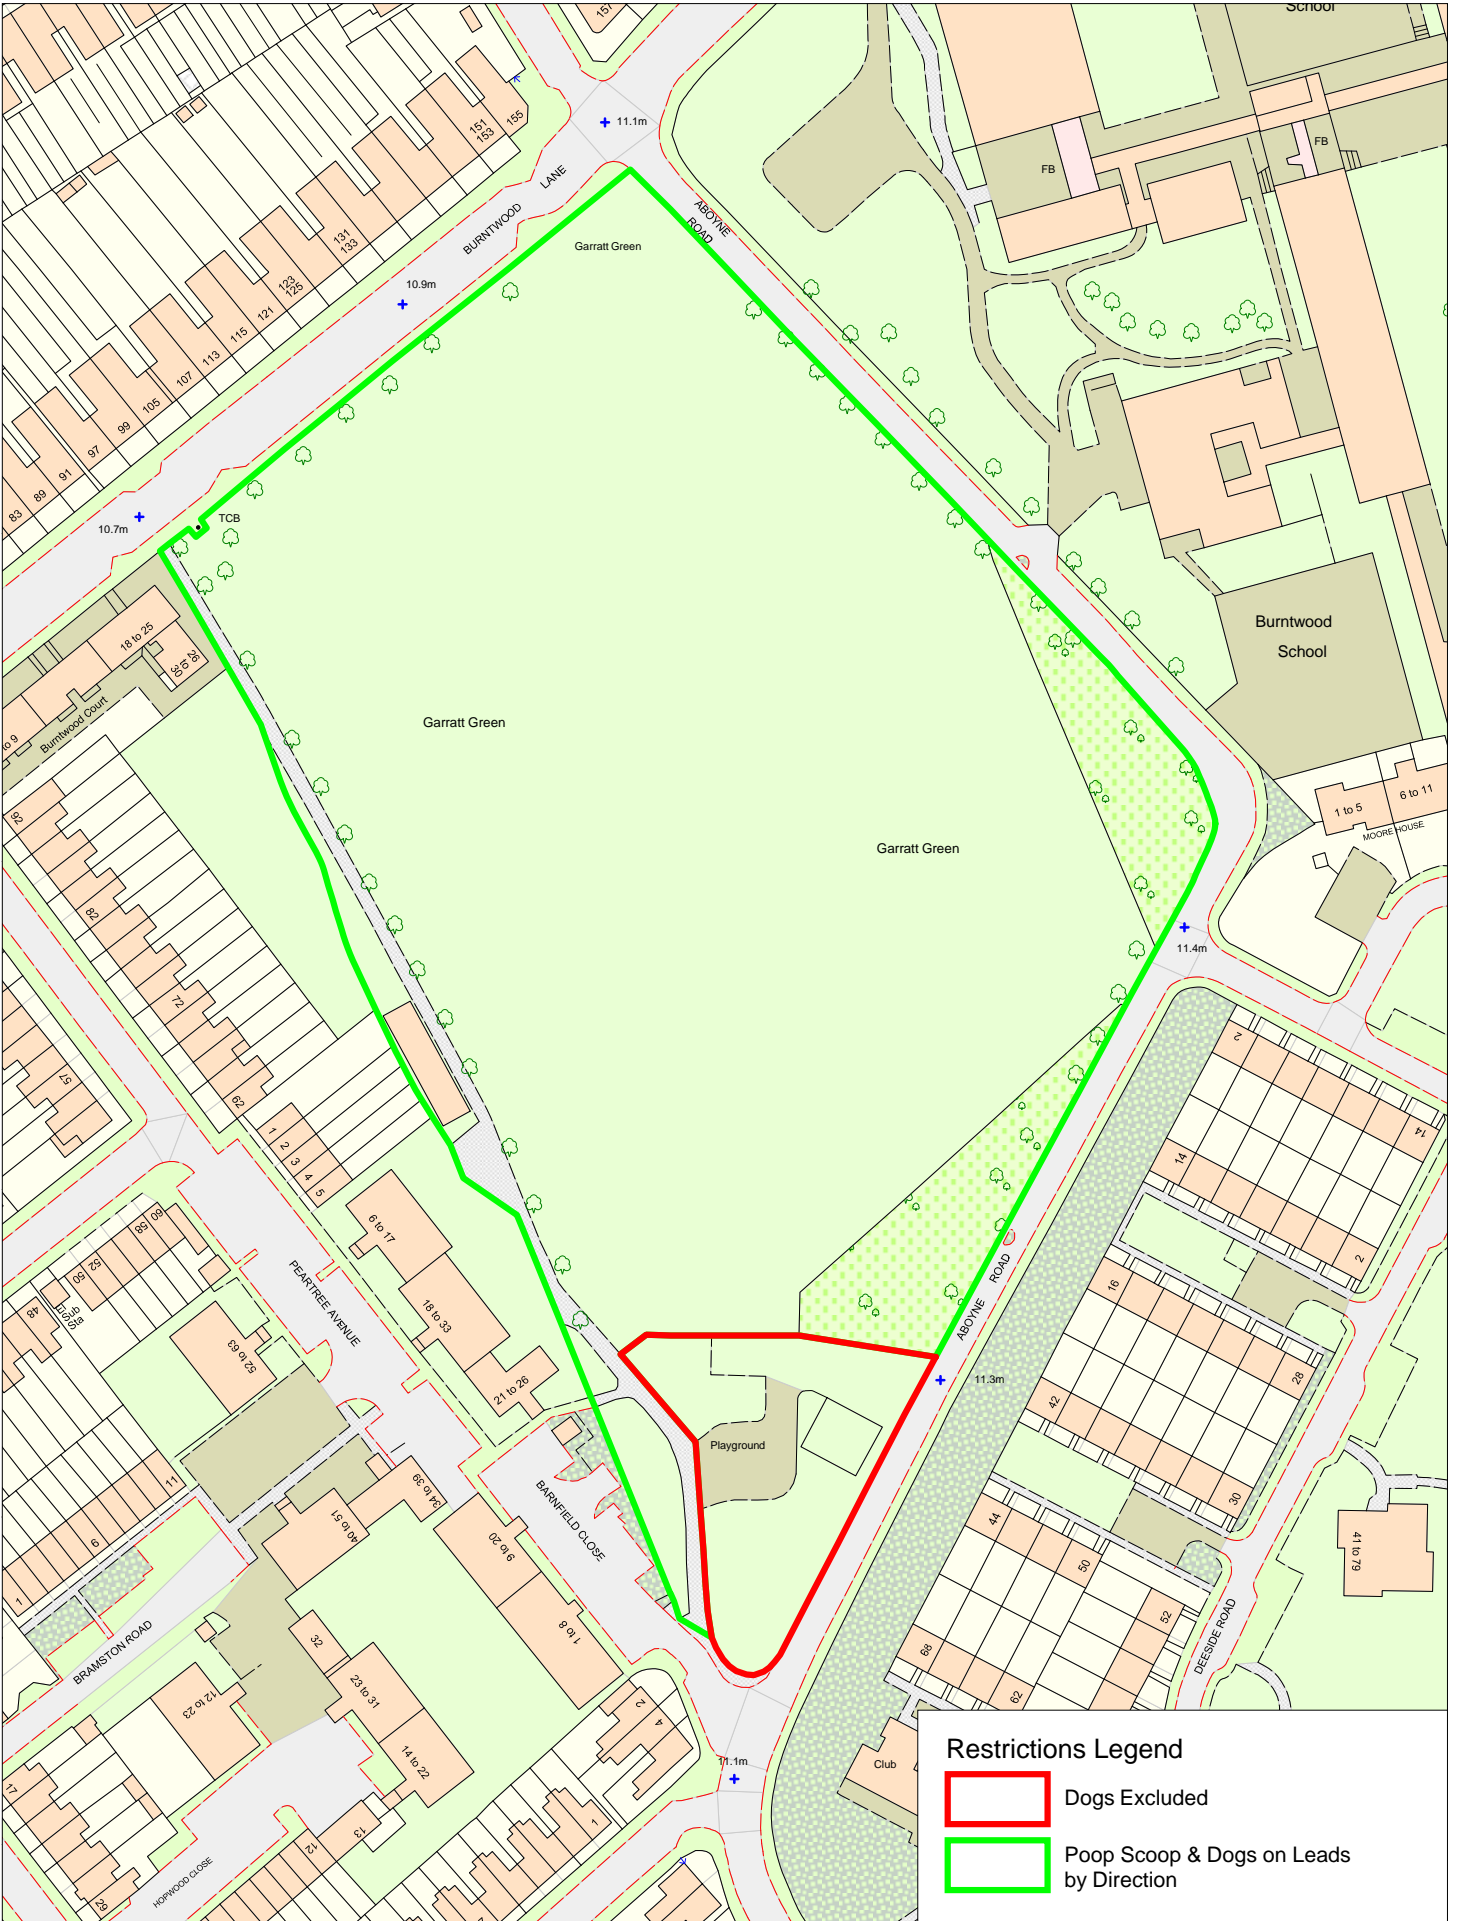

Garratt Green

Restrictions Legend

- Dogs Excluded
- Poop Scoop & Dogs on Leads by Direction

This map is reproduced from Ordnance Survey material with the permission of Ordnance Survey on behalf of the Controller of Her Majesty's Stationery Office, © Crown Copyright. Unauthorised reproduction infringes Crown copyright and may lead to prosecution or civil proceedings. Wandsworth Council LA 100019270 2009

Date: 30/01/2009 Created by GIS Team, DTS
Scale: 1:1500