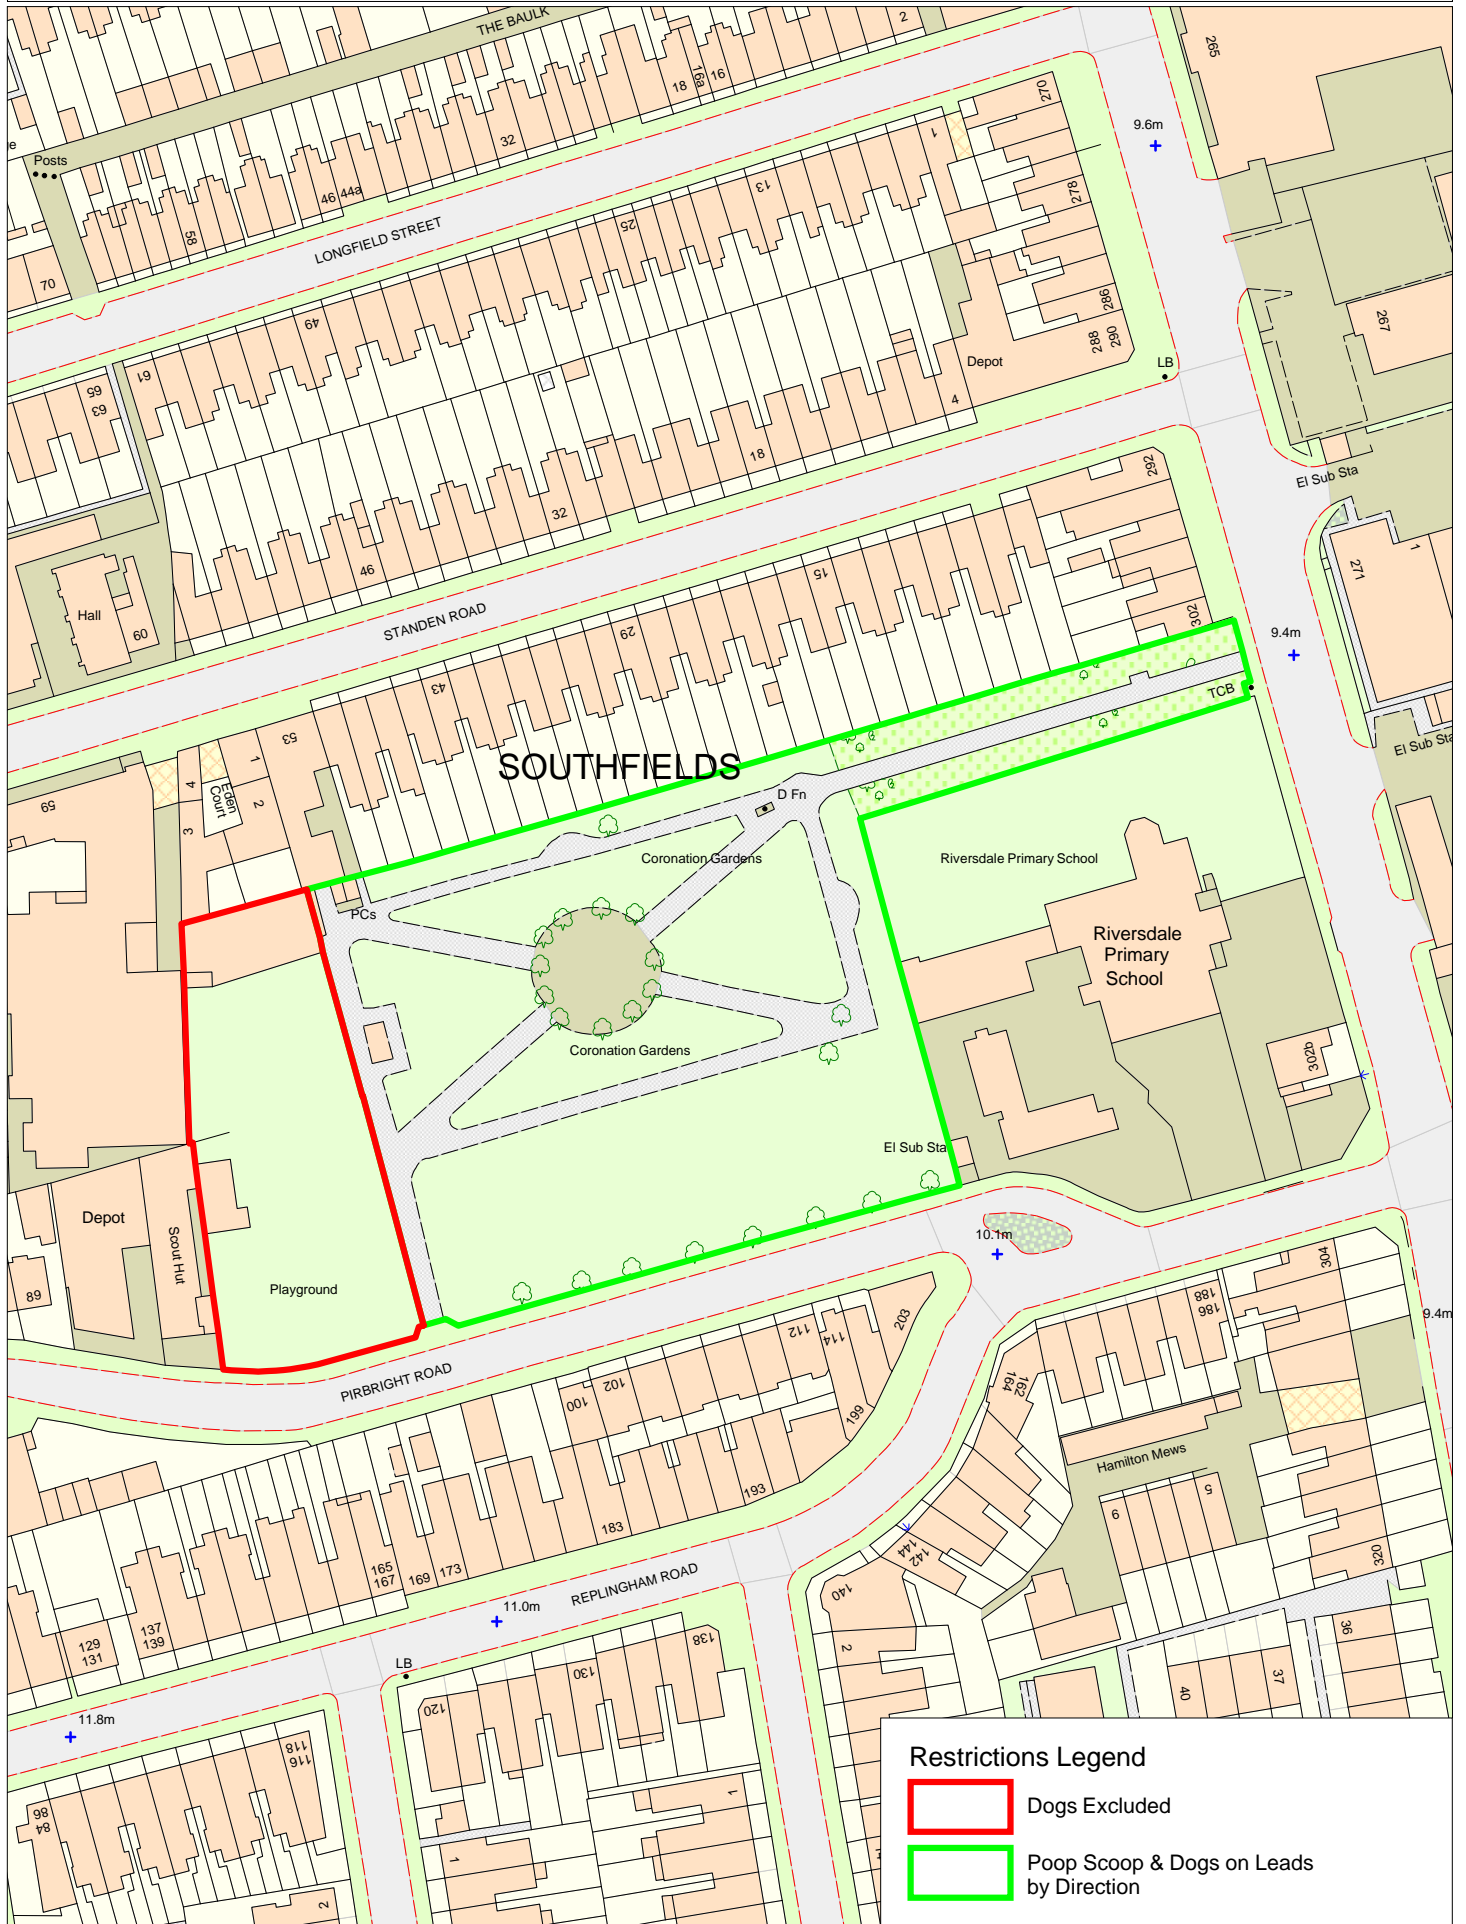

# Coronation Gardens

## Restrictions Legend

- Dogs Excluded
- Poop Scoop & Dogs on Leads by Direction

This map is reproduced from Ordnance Survey material with the permission of Ordnance Survey on behalf of the Controller of Her Majesty's Stationery Office, © Crown Copyright. Unauthorised reproduction infringes Crown copyright and may lead to prosecution or civil proceedings. Wandsworth Council LA 100019270 2009

Date: 11/02/2009 Created by GIS Team, DTS

Scale: 1:1250