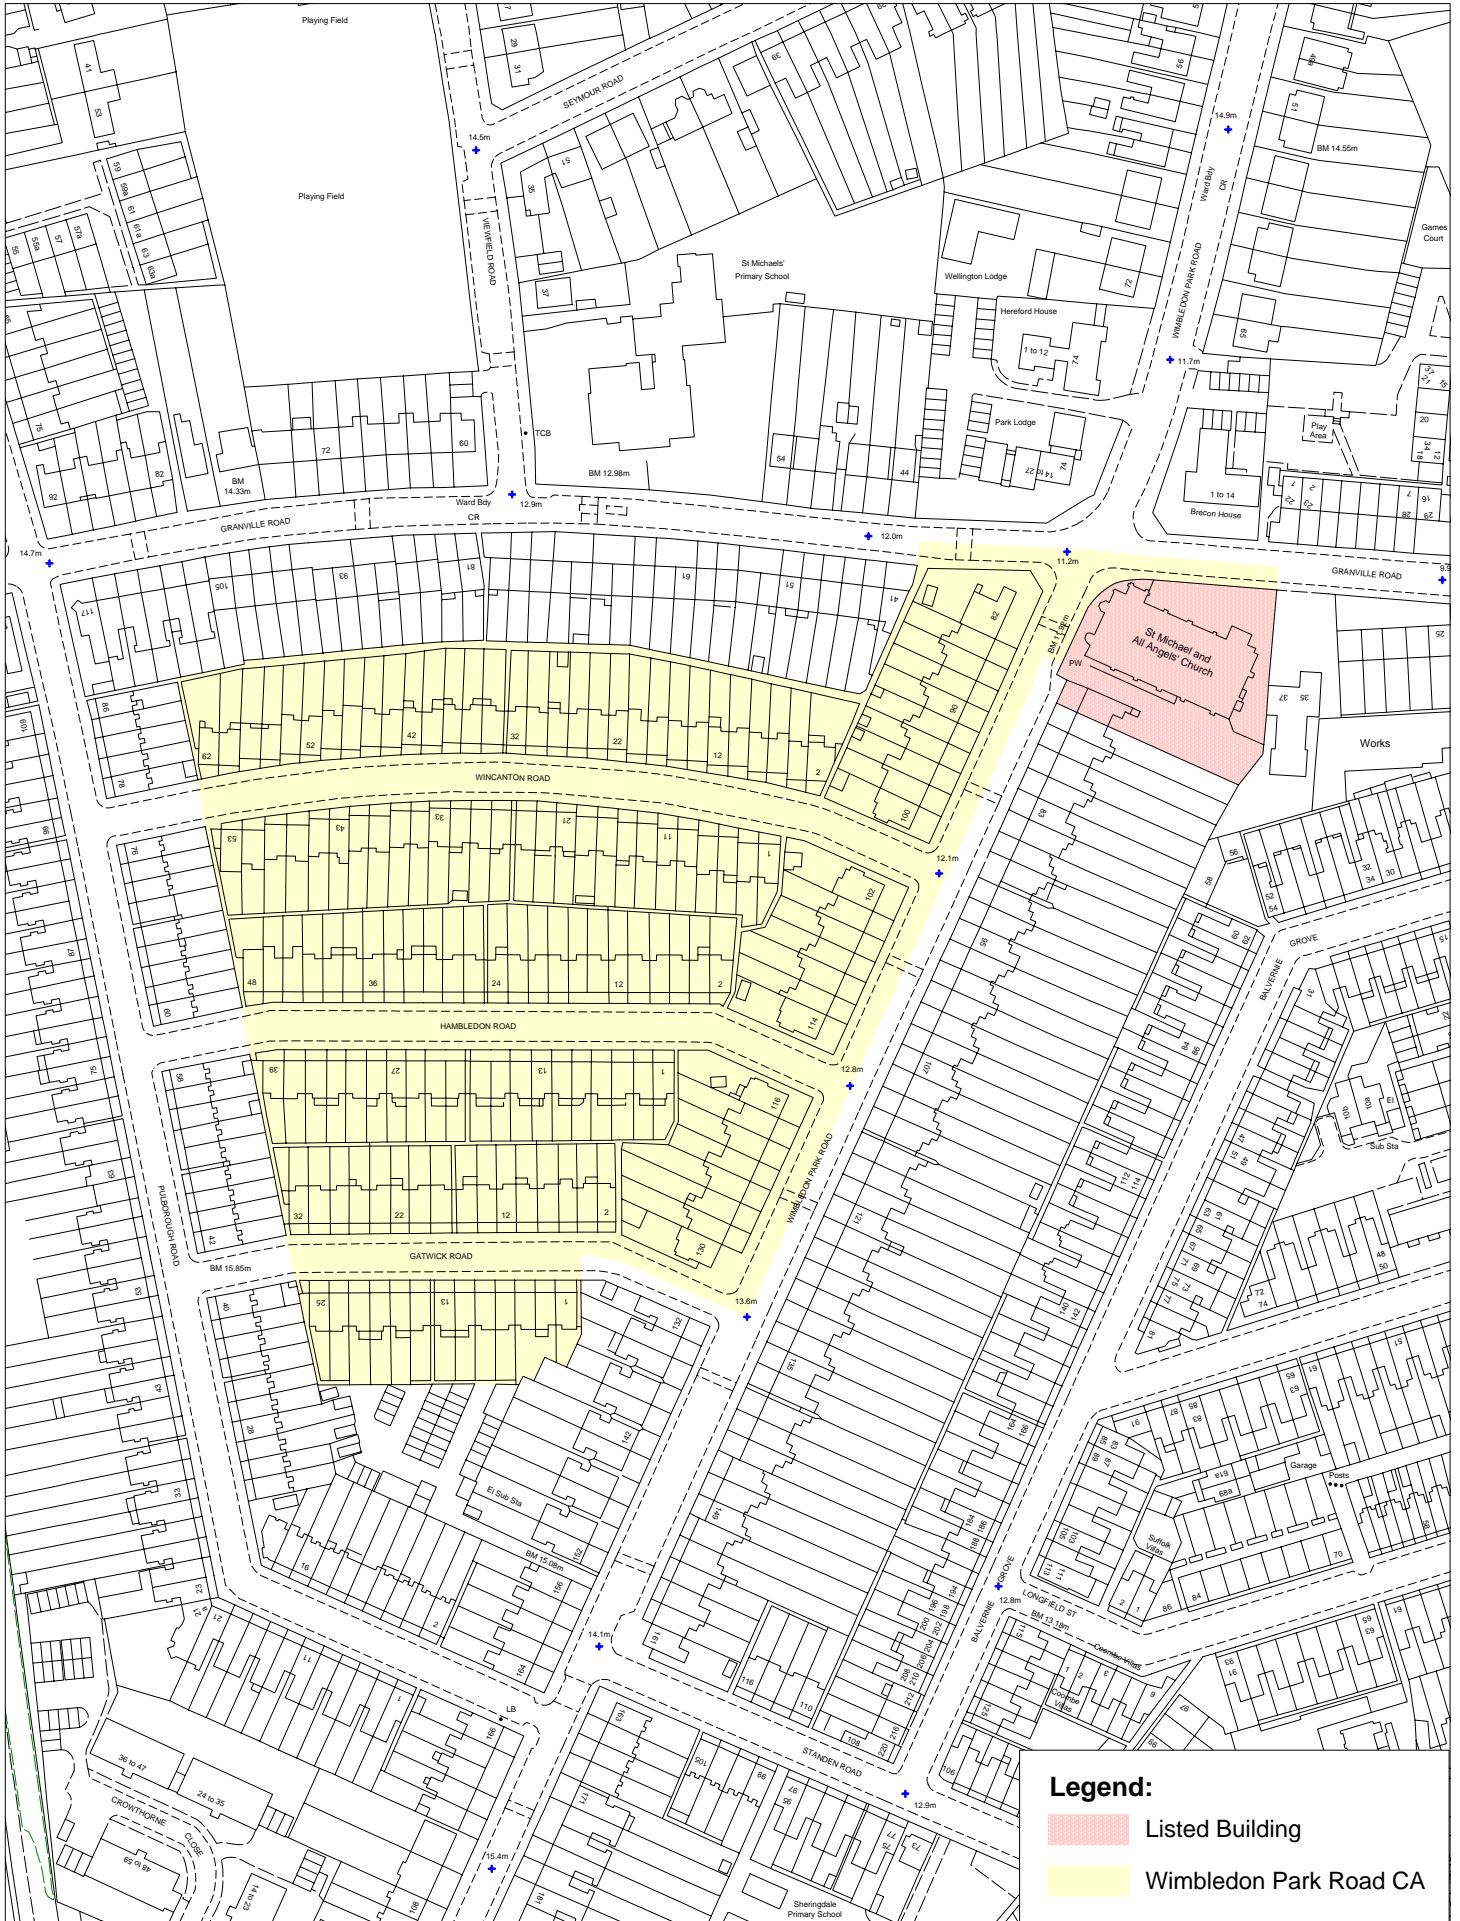

# Wimbledon Park Road Conservation Area

**Legend:**

- Listed Building
- Wimbledon Park Road CA

This map is reproduced from Ordnance Survey material with the permission of Ordnance Survey on behalf of the Controller of Her Majesty's Stationery Office. © Crown Copyright. Unauthorised reproduction infringes Crown copyright and may lead to prosecution or civil proceedings. Wandsworth Council LA 100019270 2007

**Date:** 21/06/2007

**Scale:** 1:2000