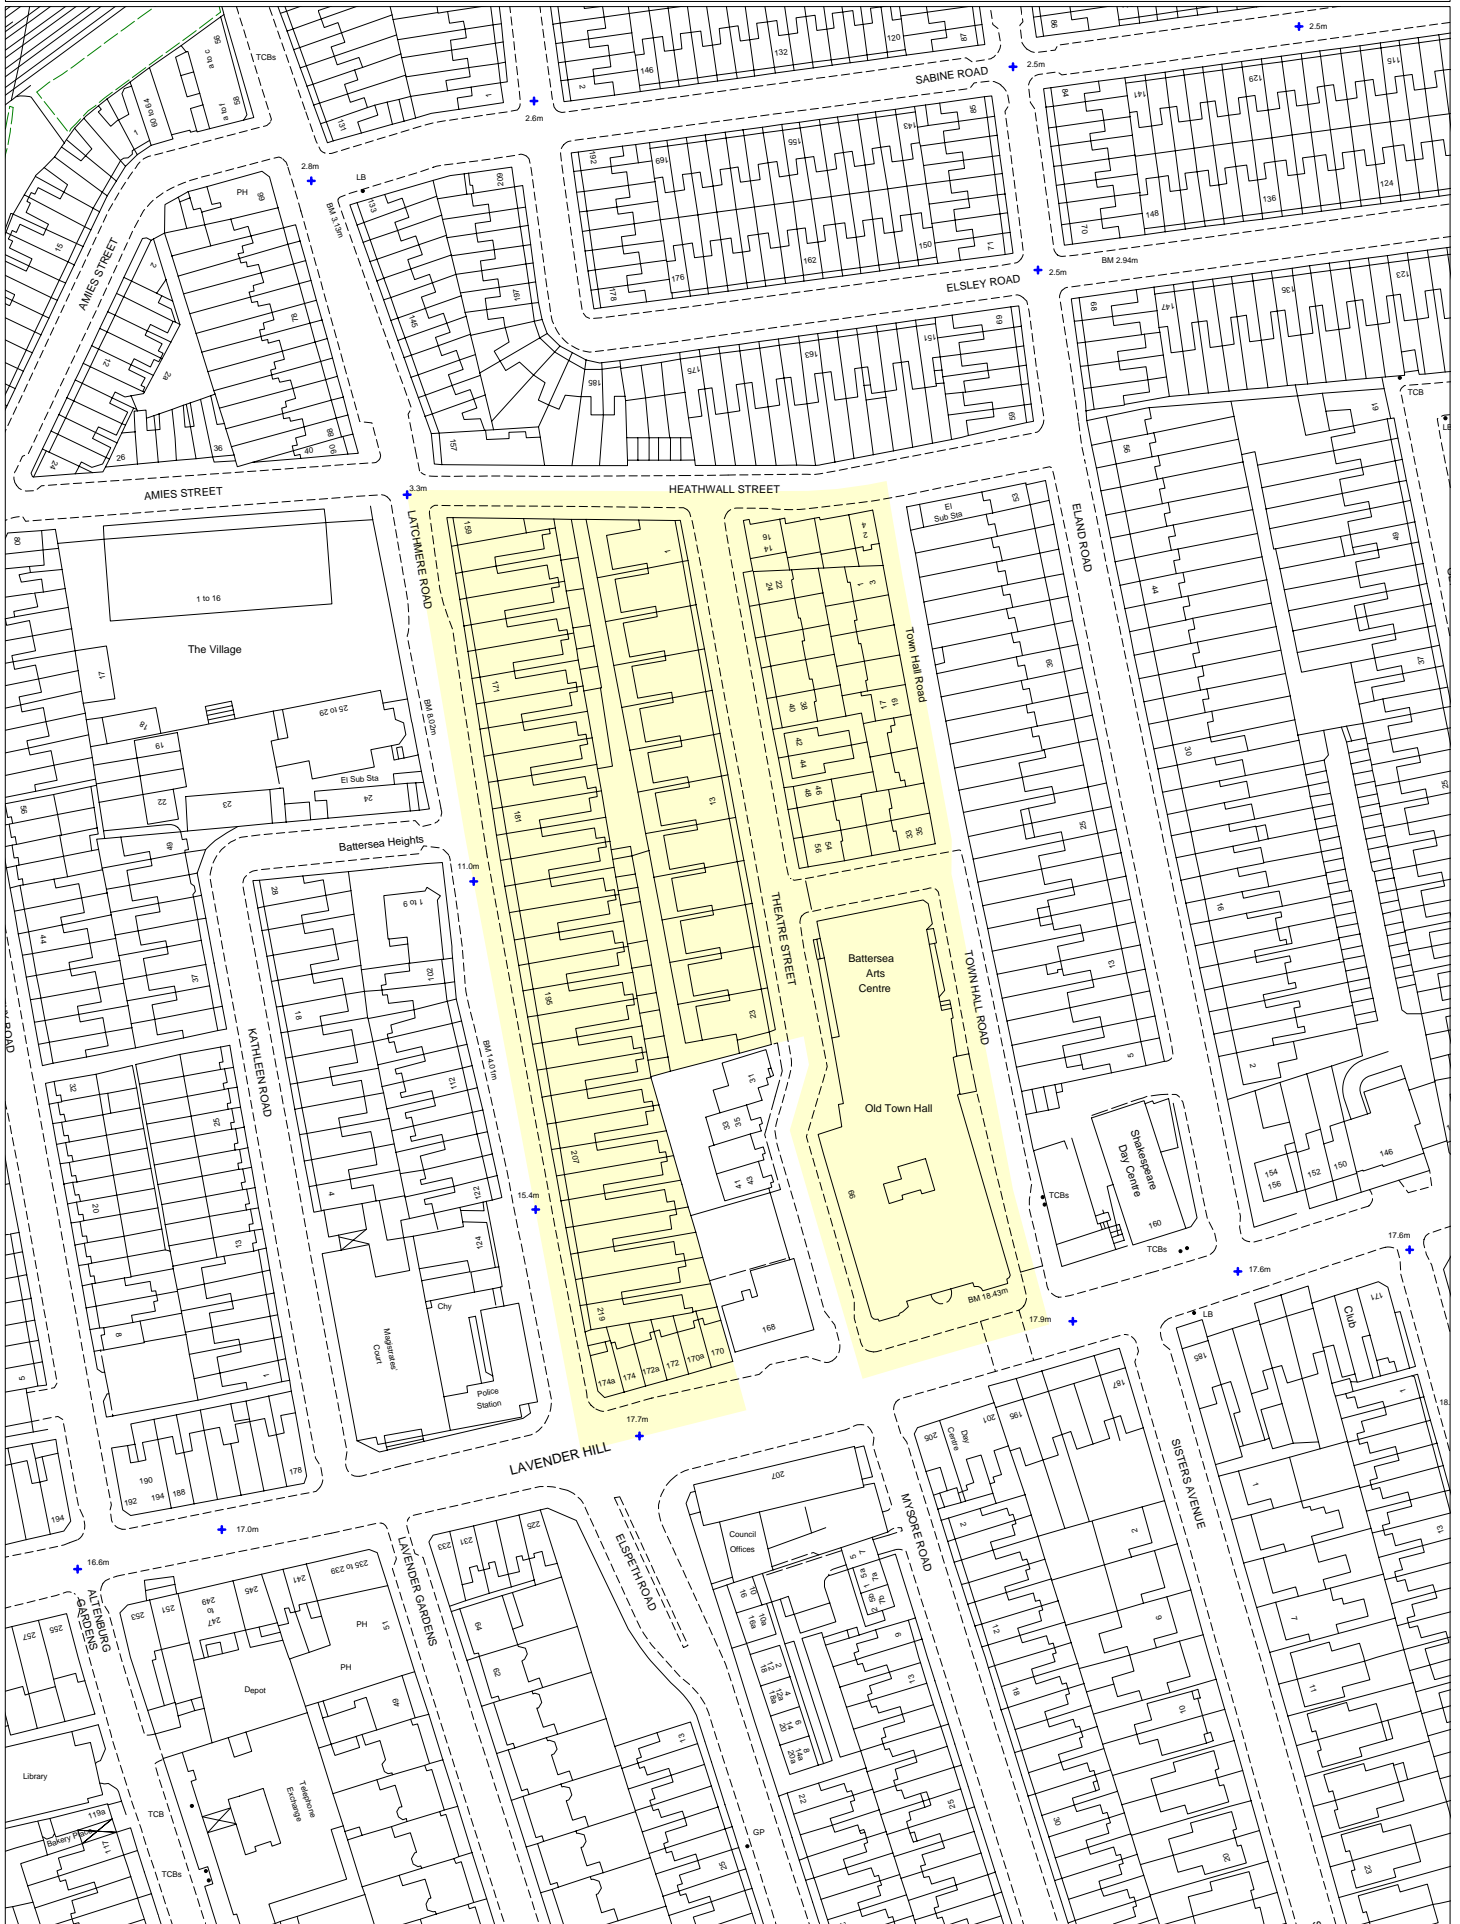

Town Hall Road Conservation Area

This map is reproduced from Ordnance Survey material with the permission of Ordnance Survey on behalf of the Controller of Her Majesty's Stationery Office. © Crown Copyright. Unauthorised reproduction infringes Crown copyright and may lead to prosecution or civil proceedings. Wandsworth Council LA 100019270 2007

Date: 21/06/2007
Scale: 1:1750