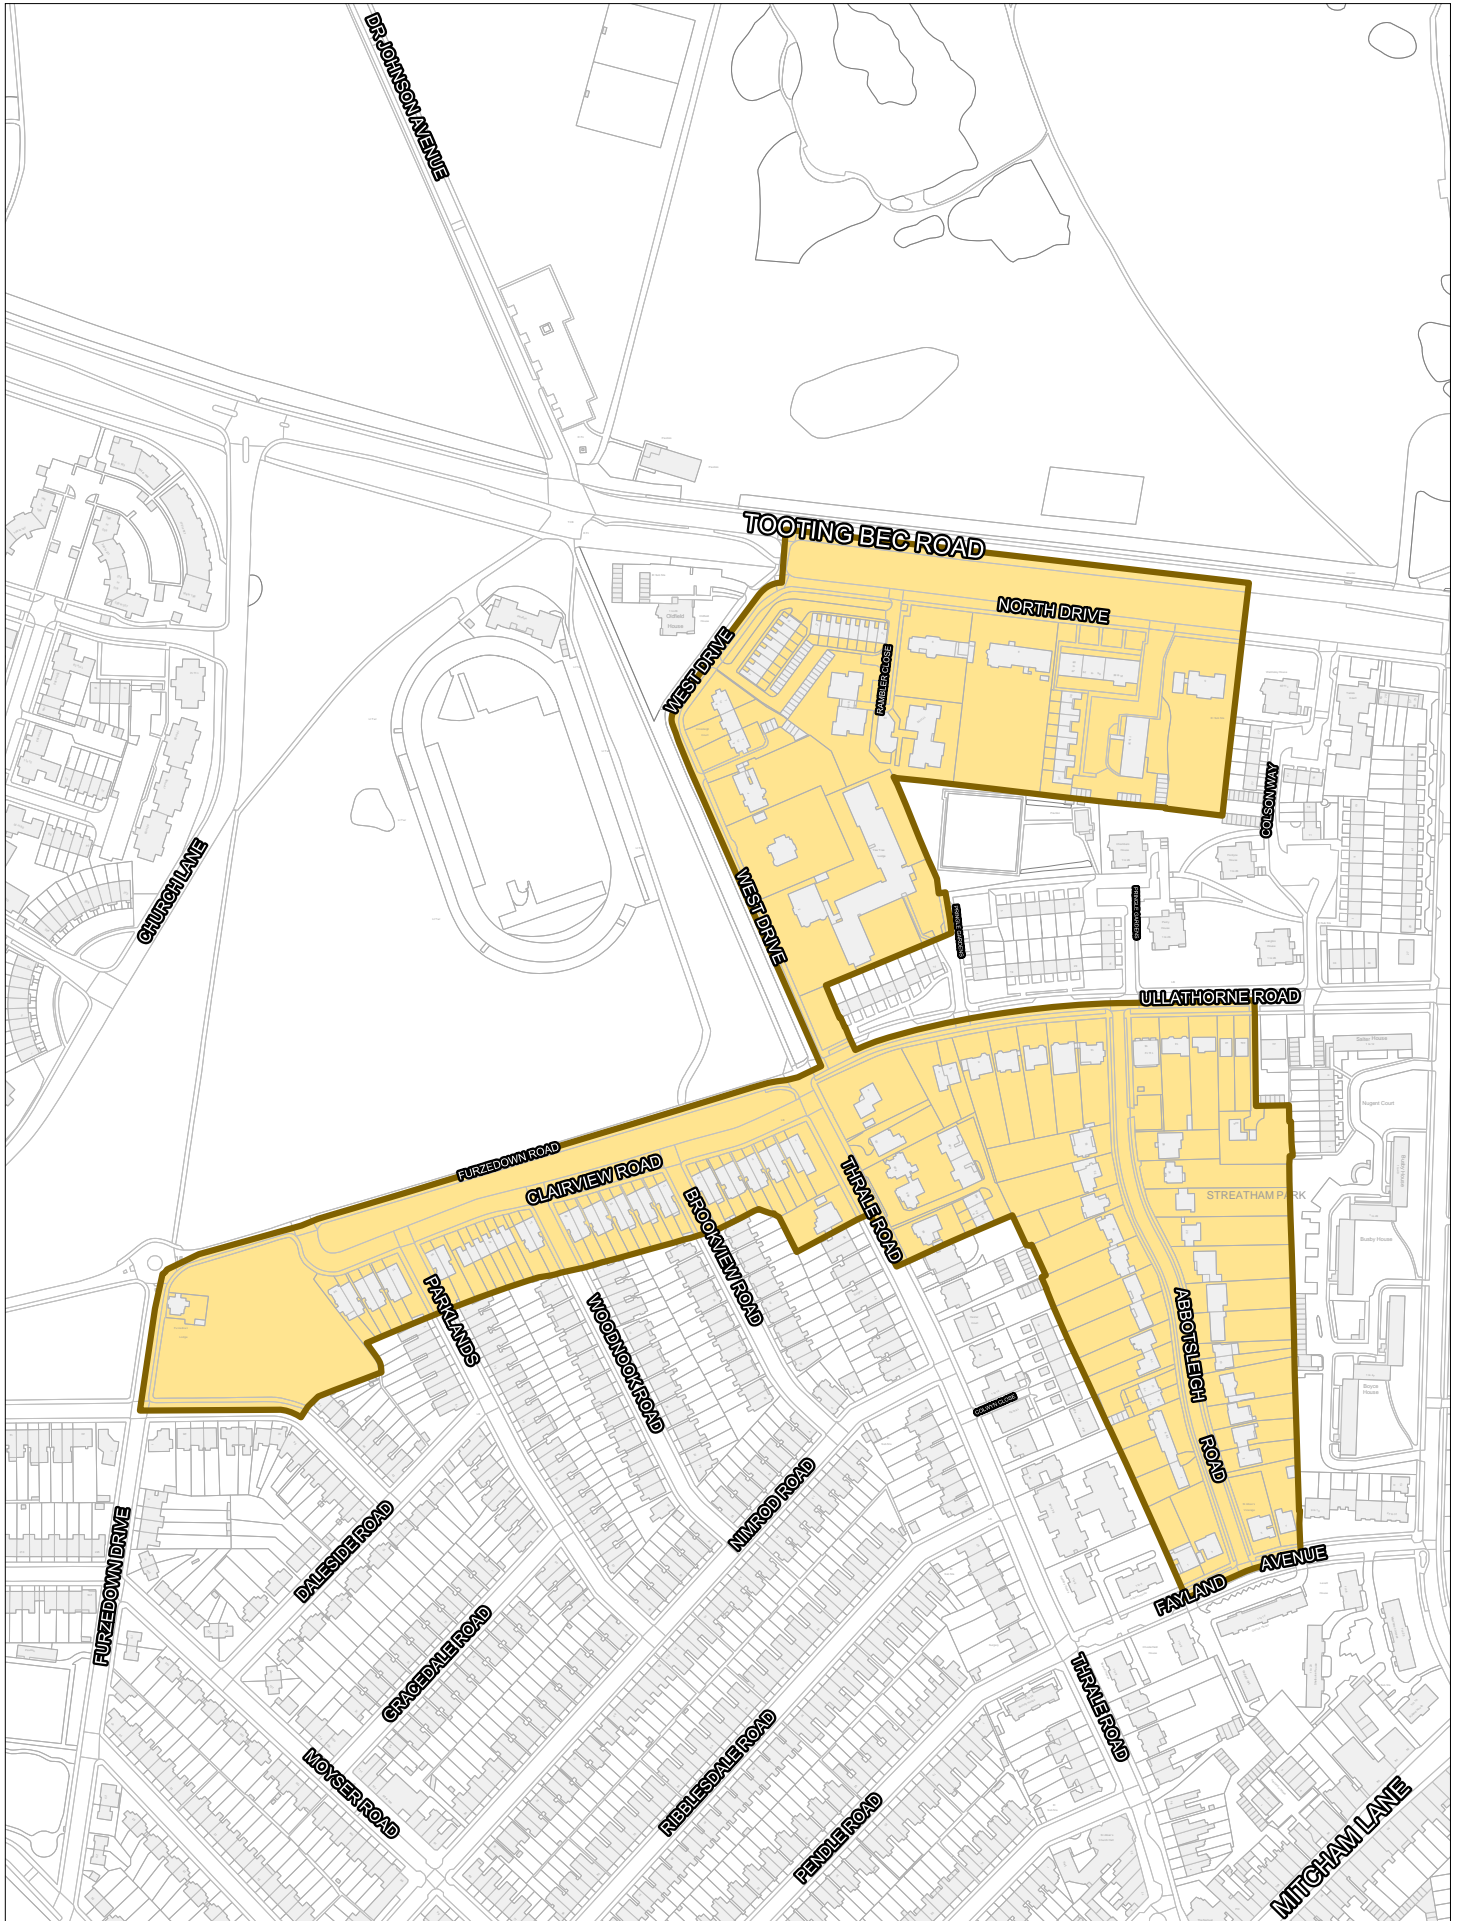

Streatham Park Conservation Area

This map is reproduced from Ordnance Survey material with the permission of Ordnance Survey on behalf of the Controller of Her Majesty's Stationery Office, © Crown Copyright. Unauthorised reproduction infringes Crown copyright and may lead to prosecution or civil proceedings. Wandsworth Council LA 100019270 2009

Date: 02/04/2009
Produced by DTS, GIS
Scale: 1:4000