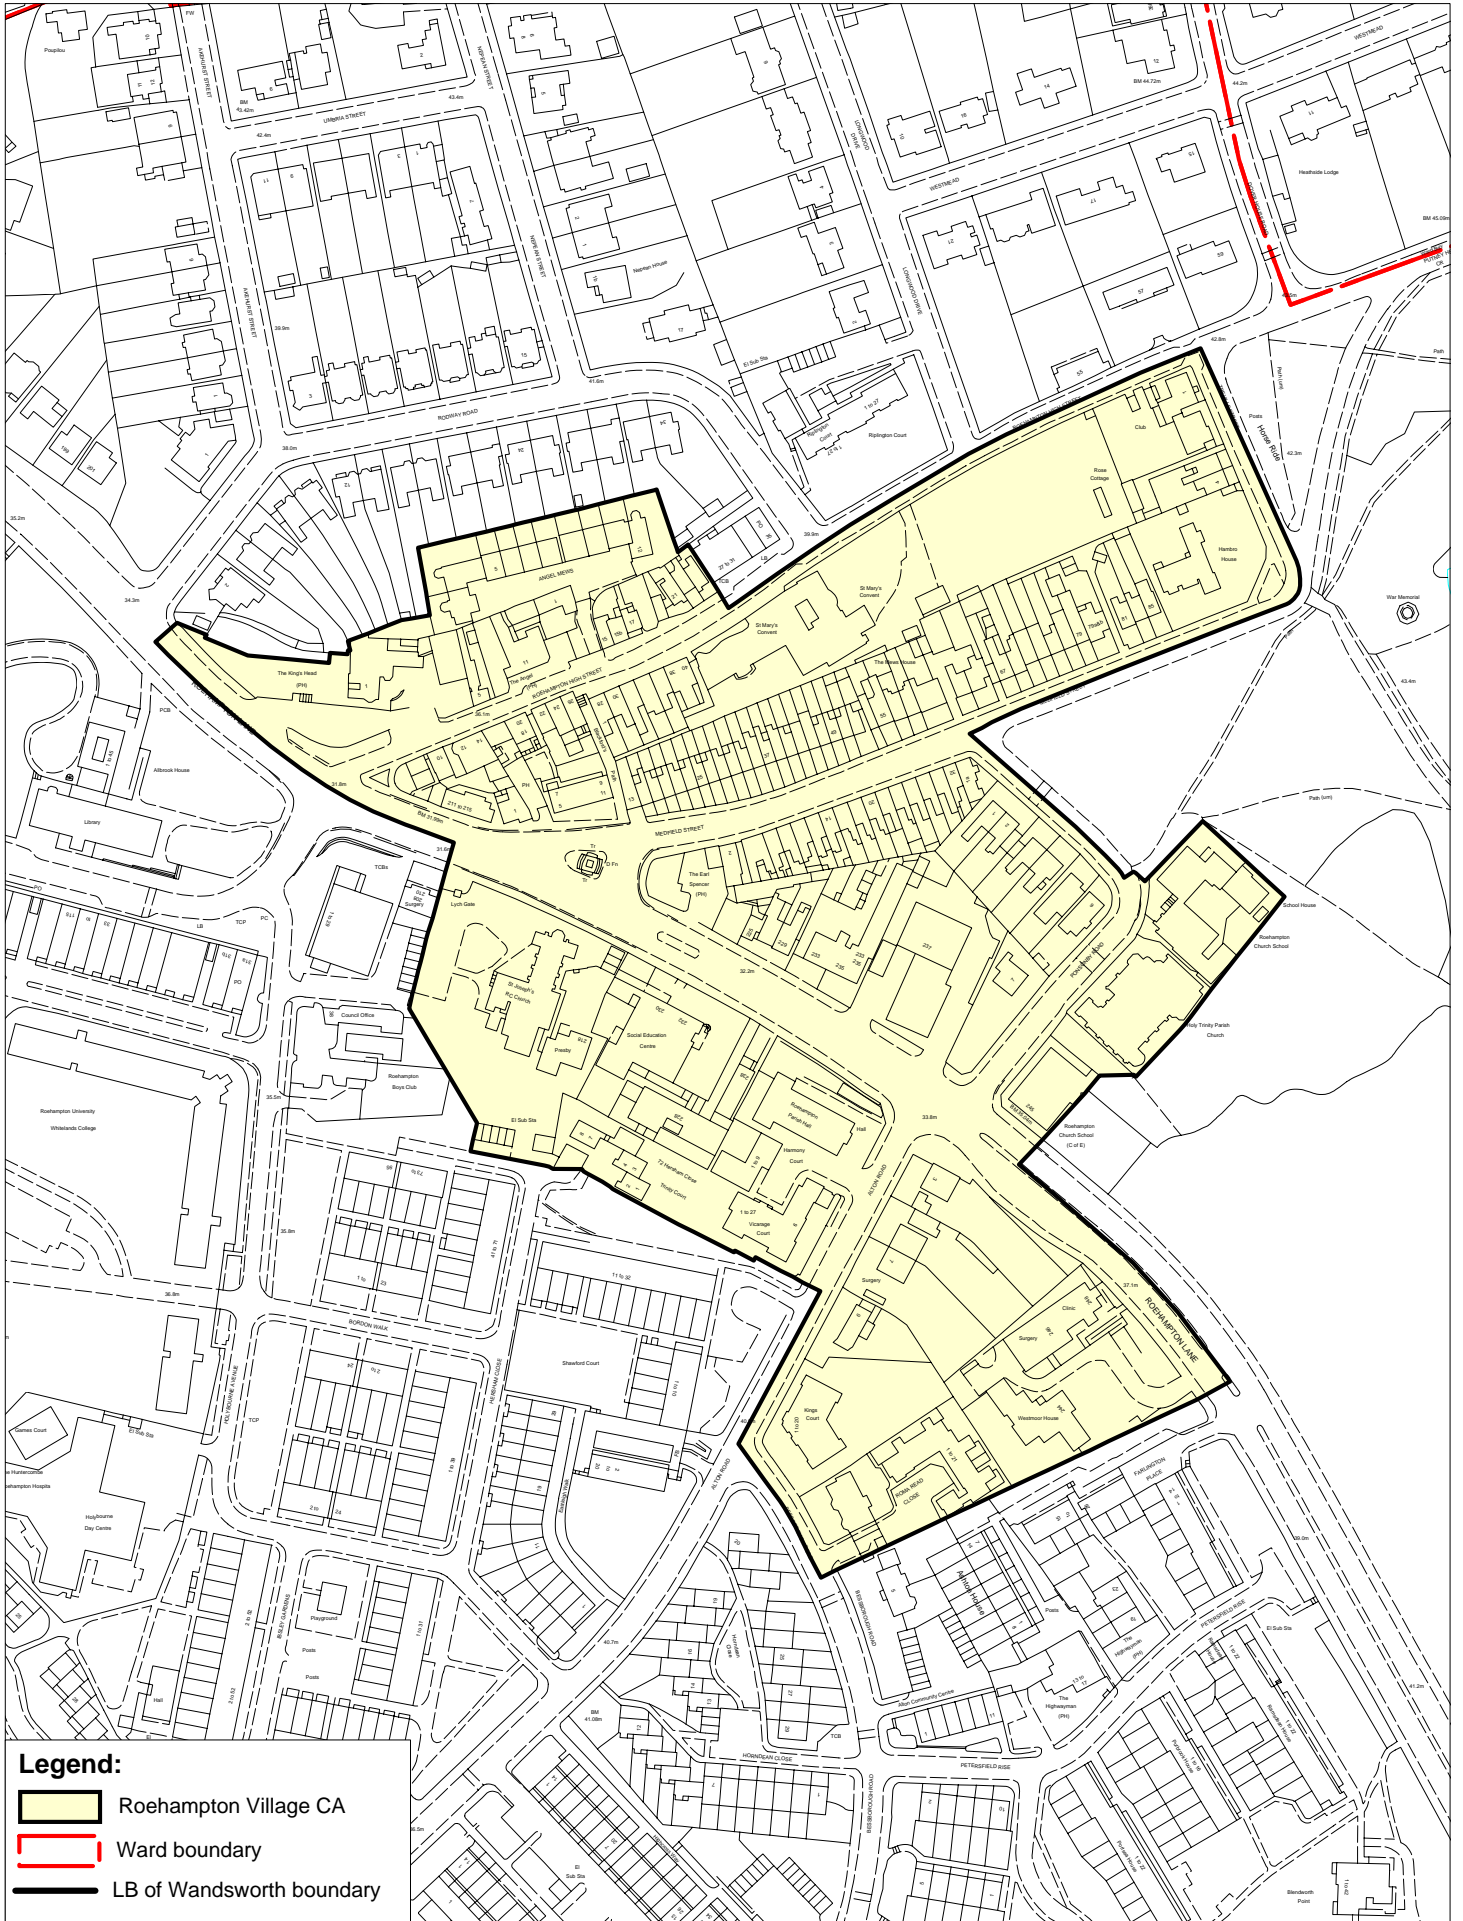

Roehampton Village Conservation Area

Legend:

- Roehampton Village CA
- Ward boundary
- LB of Wandsworth boundary

This map is reproduced from Ordnance Survey material with the permission of Ordnance Survey on behalf of the Controller of Her Majesty's Stationery Office. © Crown Copyright. Unauthorised reproduction infringes Crown copyright and may lead to prosecution or civil proceedings. Wandsworth Council LA 100019270 2007

Date: 12/09/2007

Scale: 1:2500