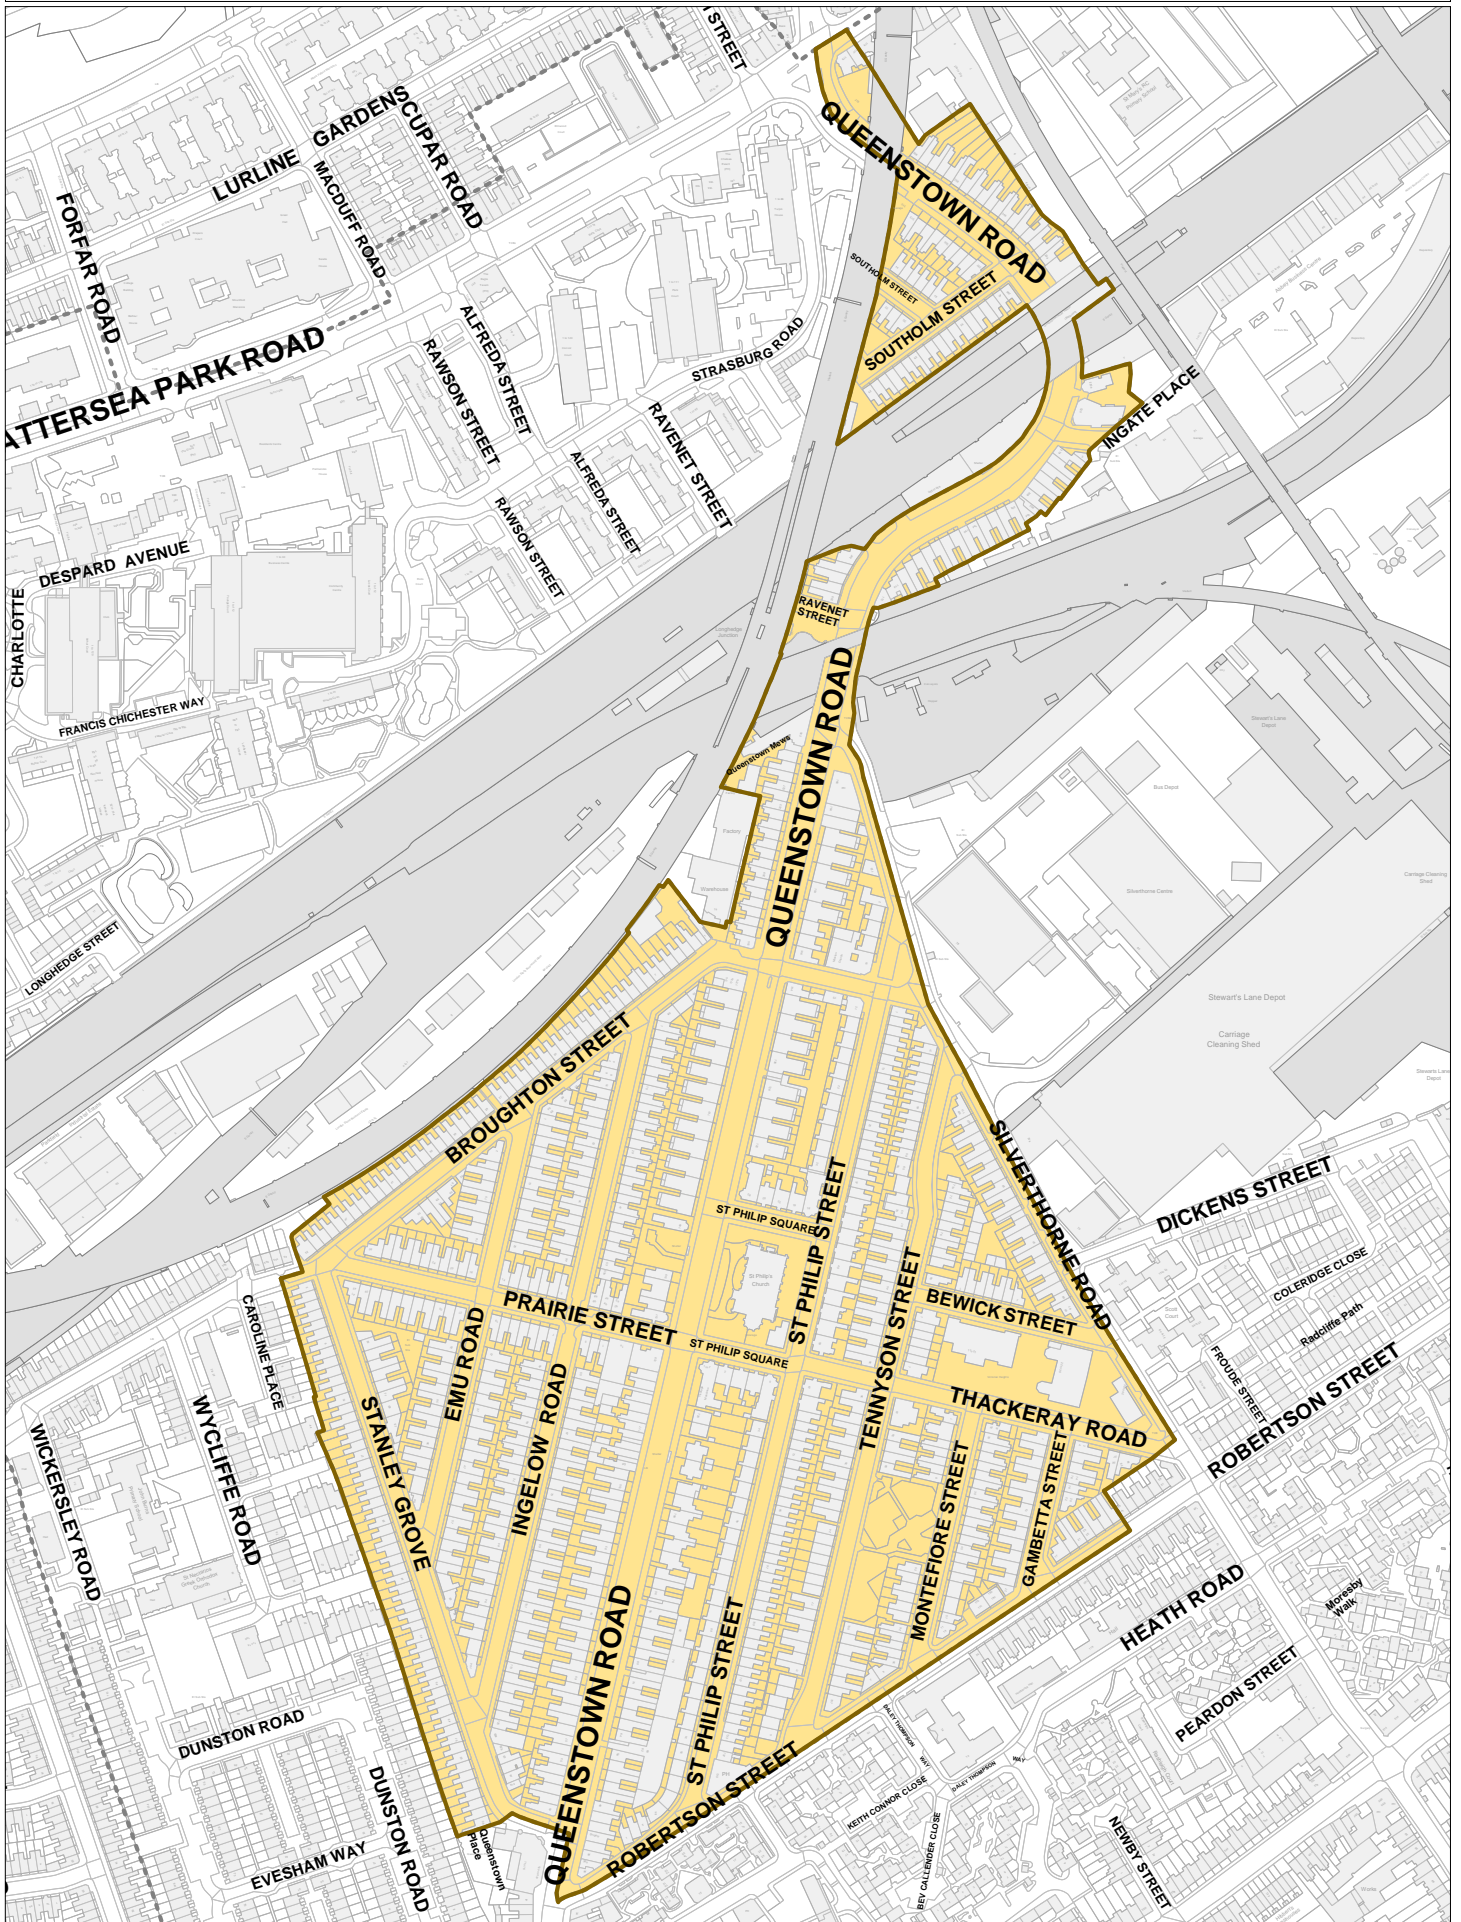

Parktown Estate Conservation Area

This map is reproduced from Ordnance Survey material with the permission of Ordnance Survey on behalf of the Controller of Her Majesty's Stationery Office, © Crown Copyright. Unauthorised reproduction infringes Crown copyright and may lead to prosecution or civil proceedings. Wandsworth Council LA 100019270 2009

Date: 06/04/2009
 Produced by DTS, GIS
 Scale: 1:4000