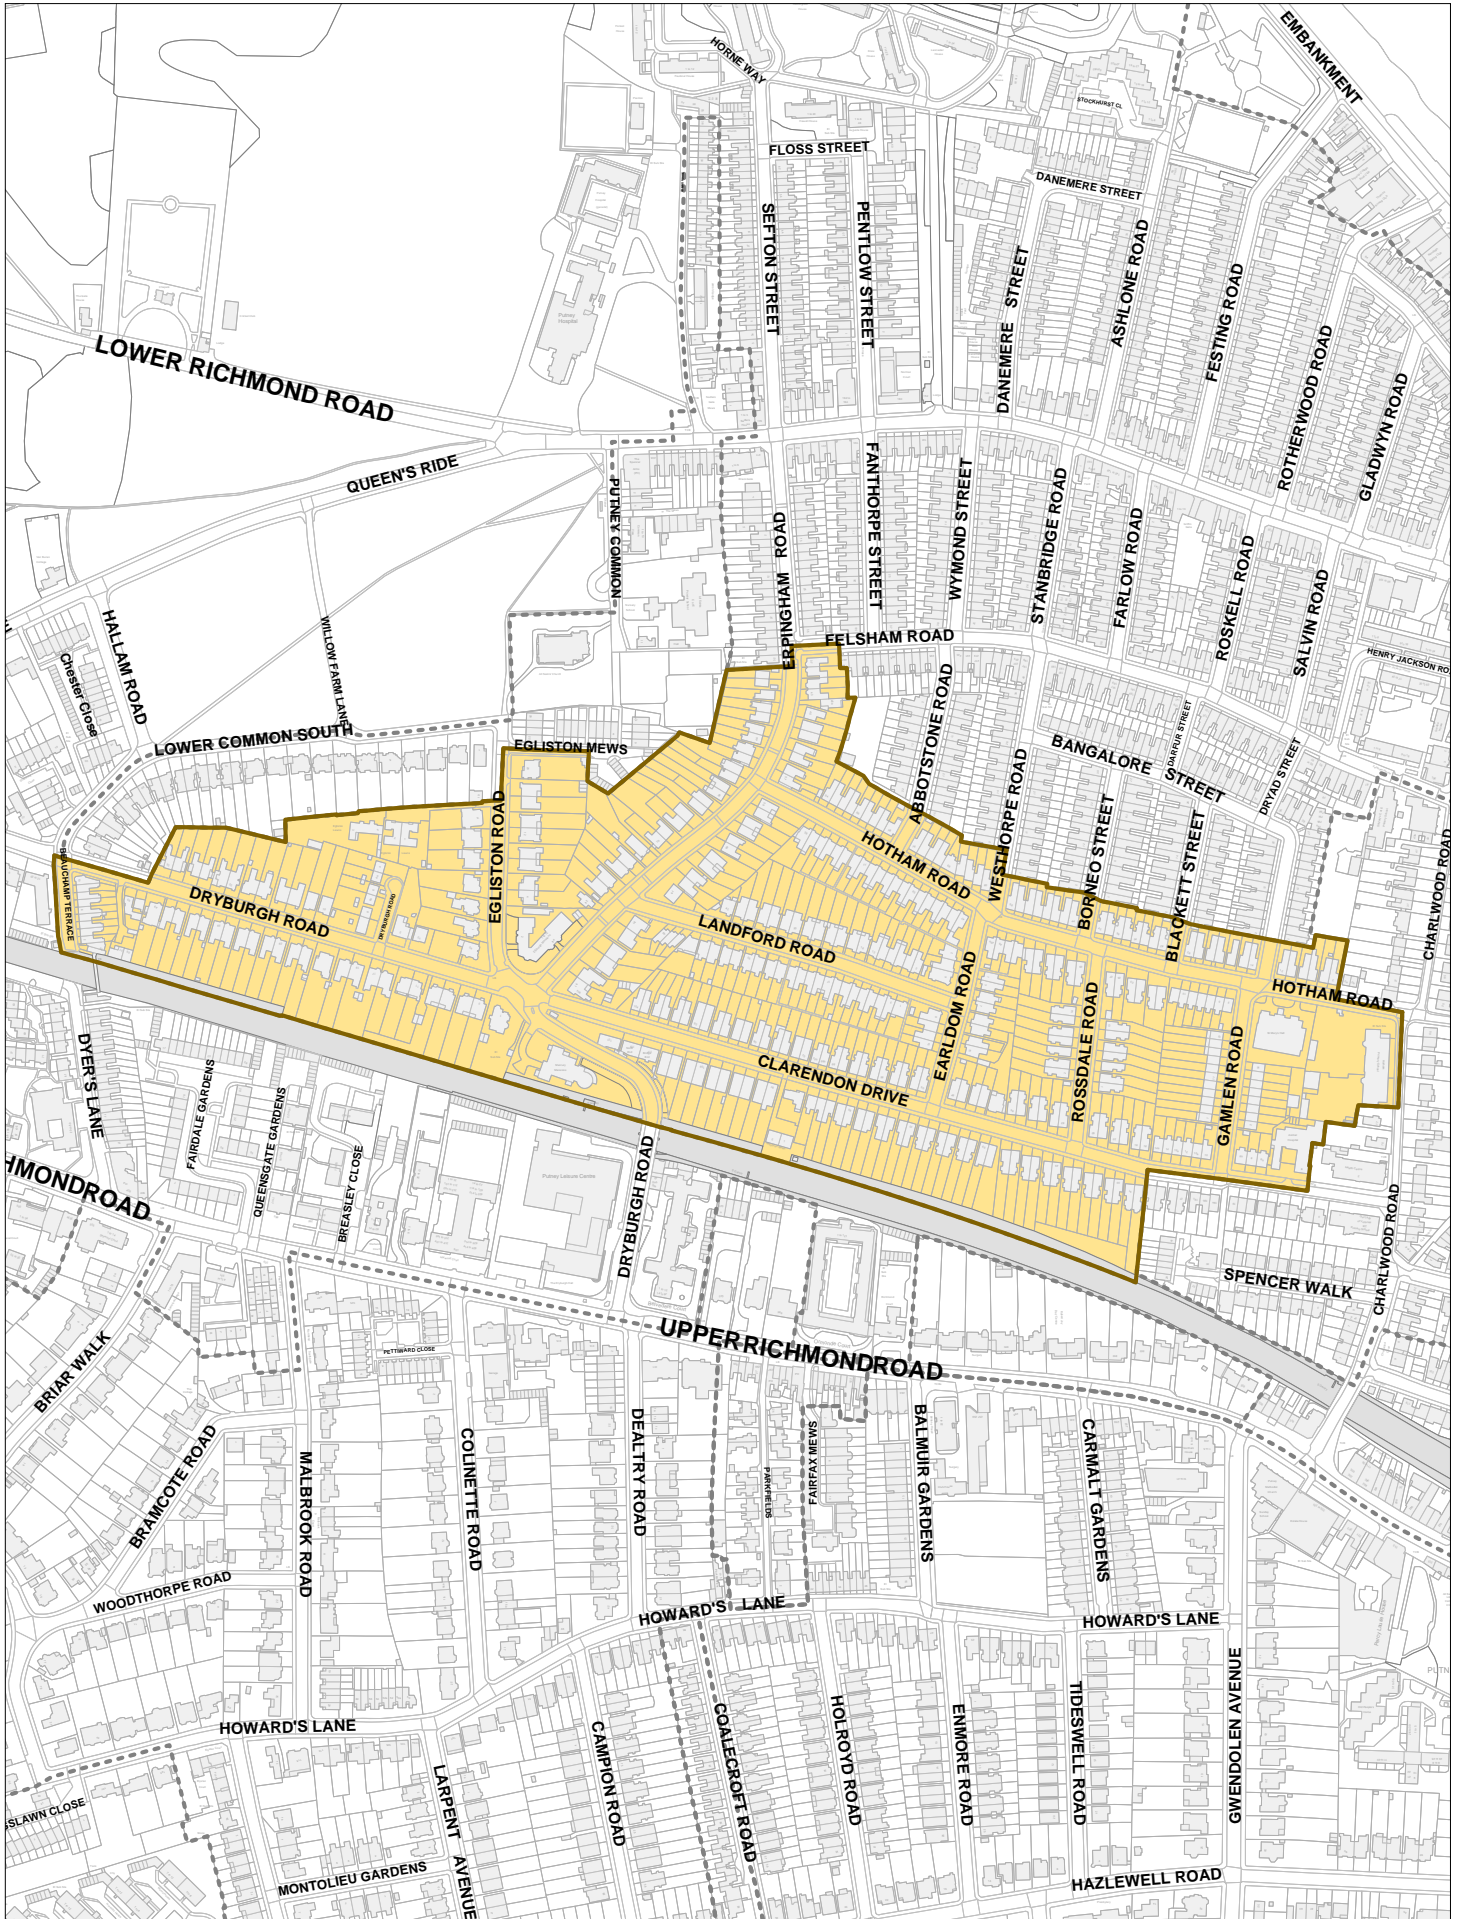

Landford Road Conservation Area

This map is reproduced from Ordnance Survey material with the permission of Ordnance Survey on behalf of the Controller of Her Majesty's Stationery Office, © Crown Copyright. Unauthorised reproduction infringes Crown copyright and may lead to prosecution or civil proceedings. Wandsworth Council LA 100019270 2009

Date: 02/04/2009
 Produced by DTS, GIS
 Scale: 1:5000