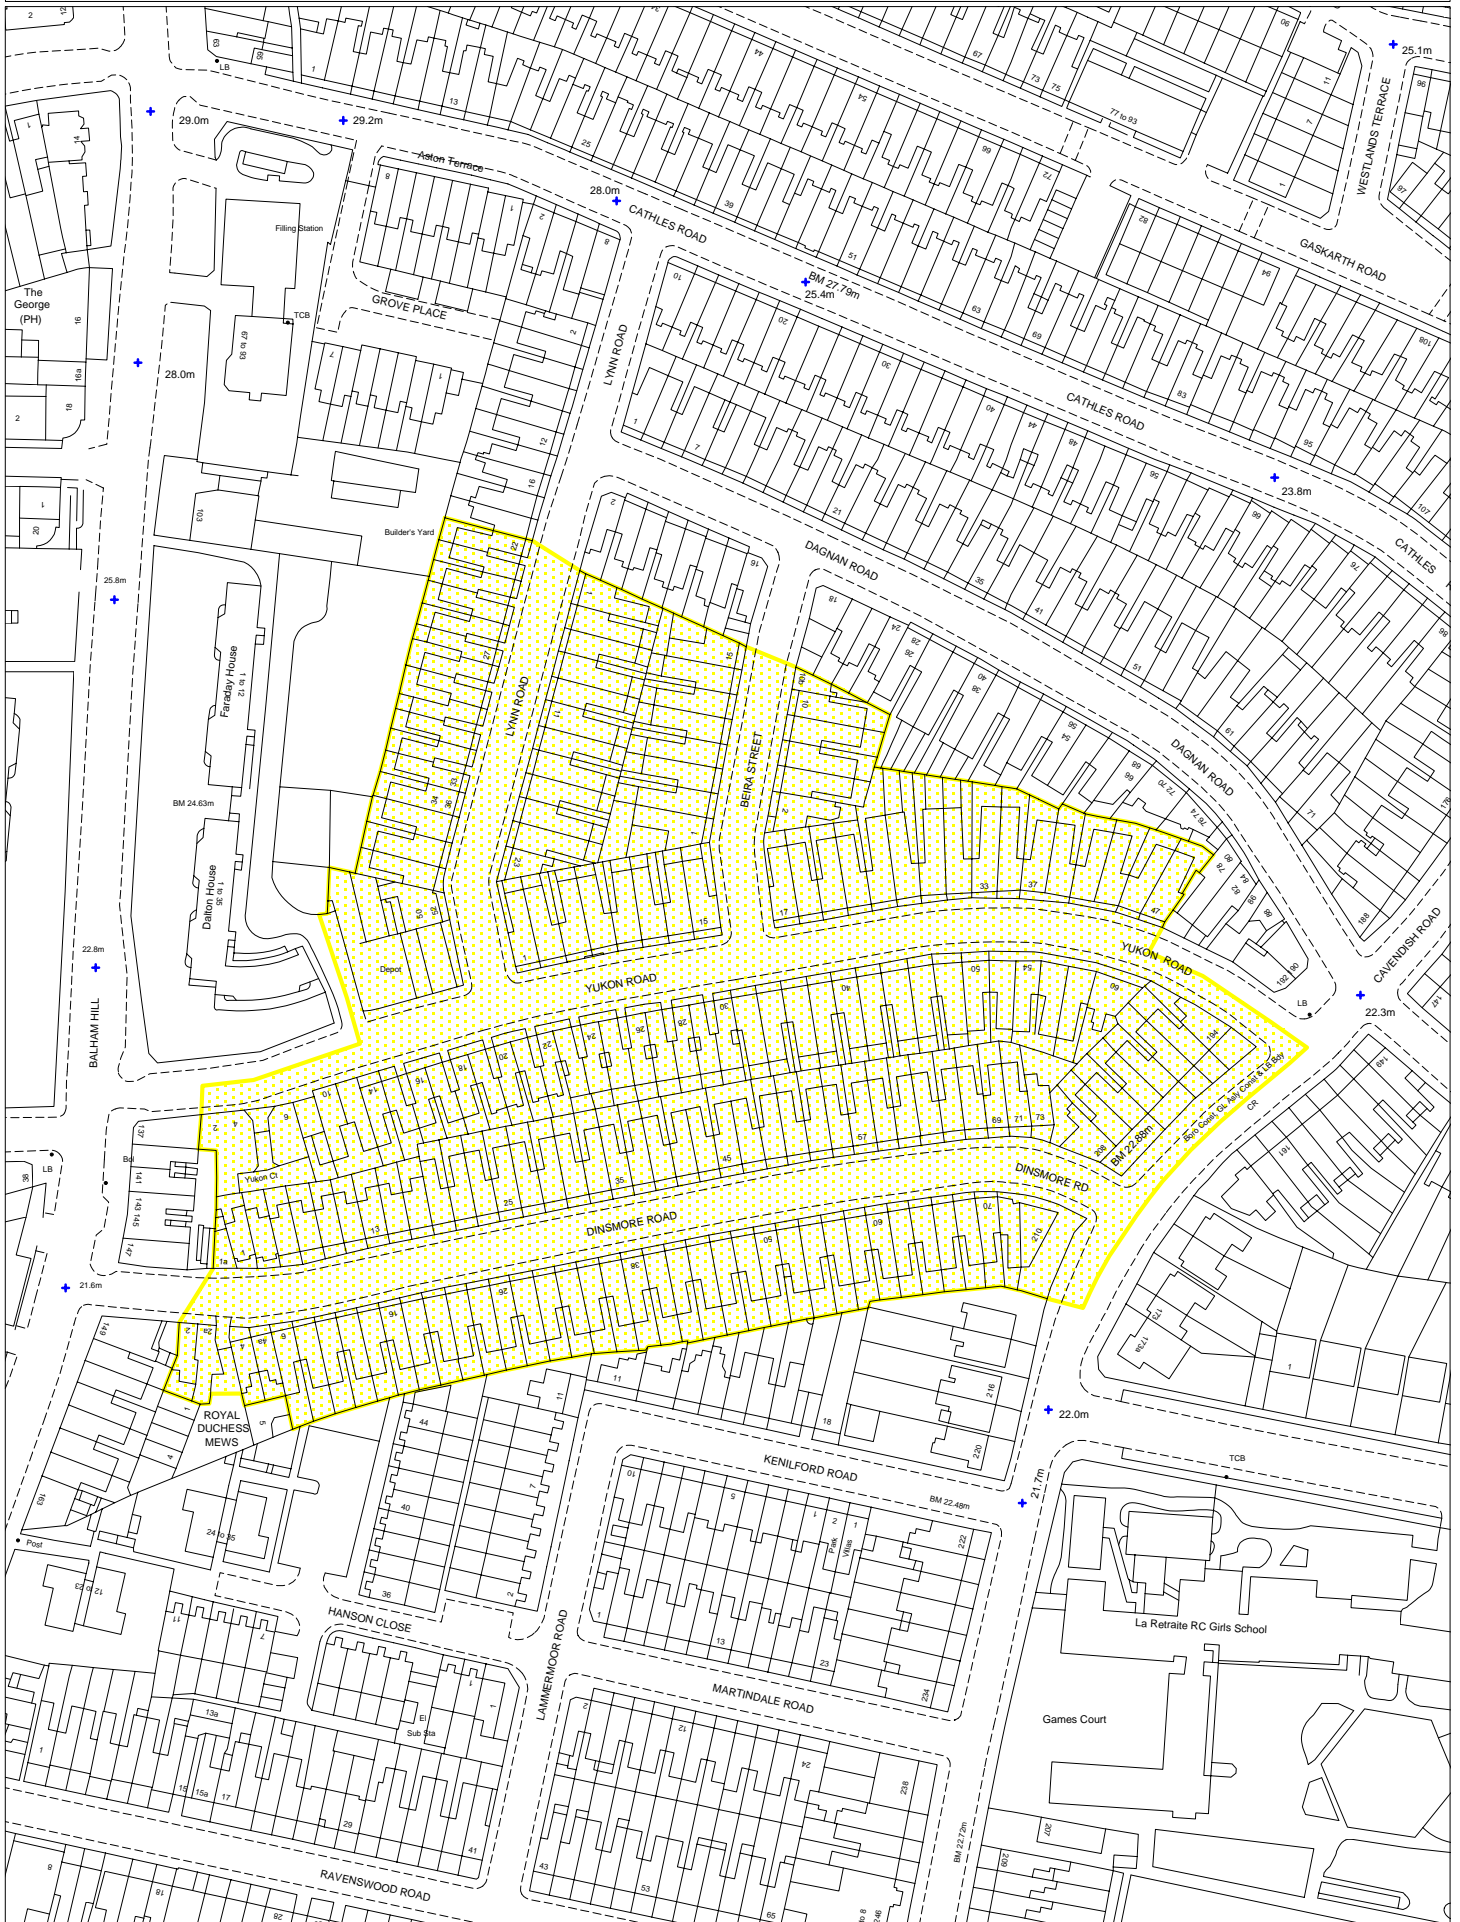

# Dinsmore Road Conservation Area

This map is reproduced from Ordnance Survey material with the permission of Ordnance Survey on behalf of the Controller of Her Majesty's Stationery Office. © Crown Copyright. Unauthorised reproduction infringes Crown copyright and may lead to prosecution or civil proceedings. Wandsworth Council LA 100019270 2007

Date: 15/06/2007

Scale: 1:1750