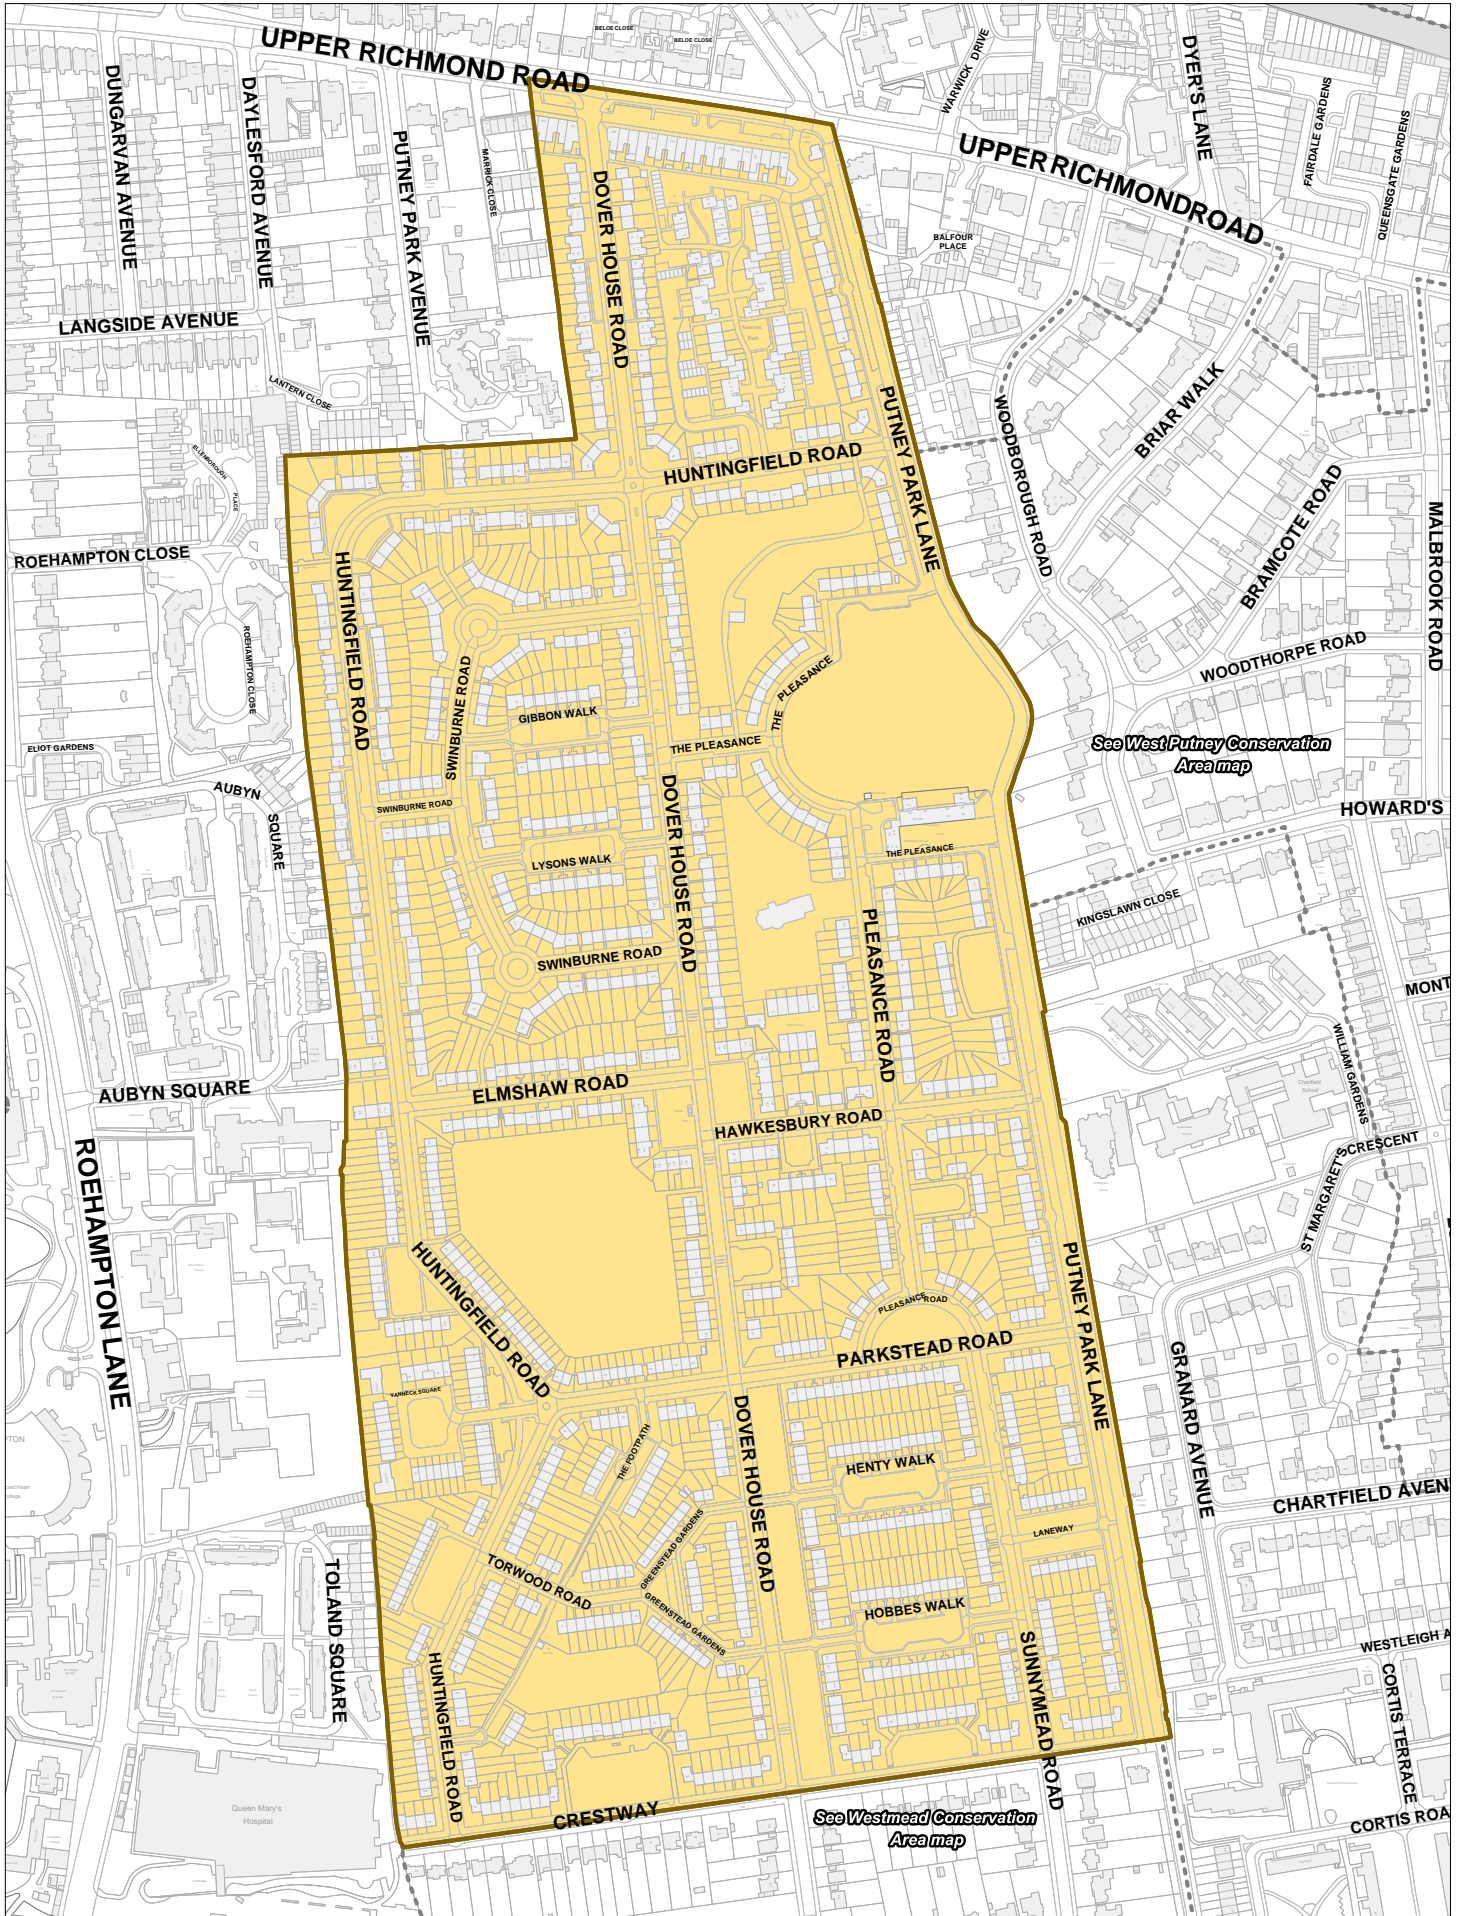

# Dover House Conservation Area

This map is reproduced from Ordnance Survey material with the permission of Ordnance Survey on behalf of the Controller of Her Majesty's Stationery Office, © Crown Copyright. Unauthorised reproduction infringes Crown copyright and may lead to prosecution or civil proceedings. Wandsworth Council LA 100019270 2009

Date: 02/04/2009  
 Produced by DTS, GIS  
 Scale: 1:4000