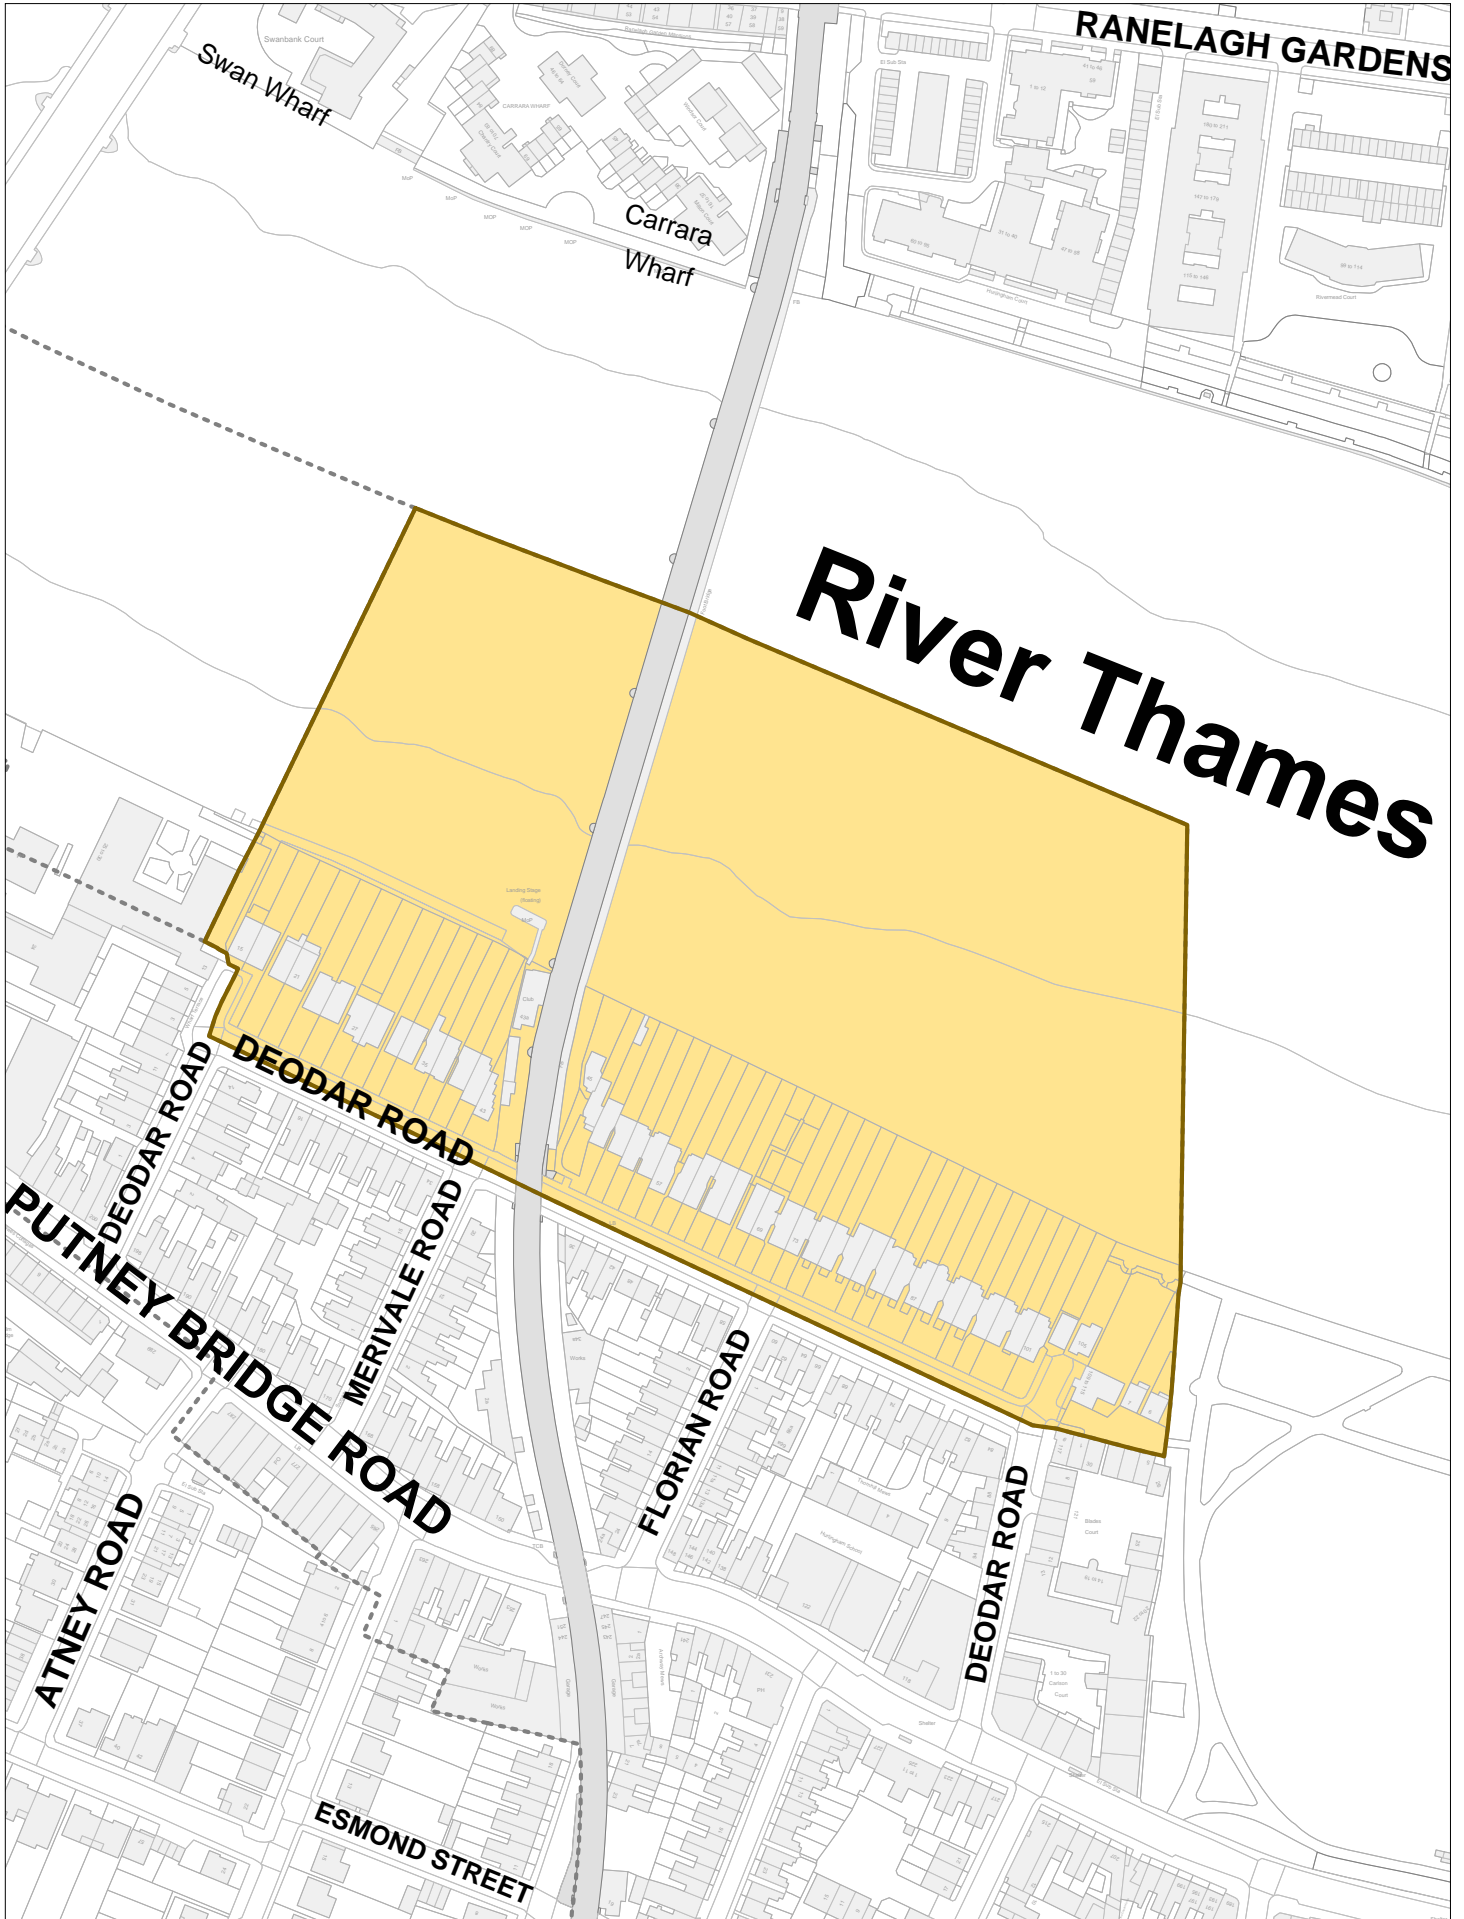

Deodar Road Conservation Area

This map is reproduced from Ordnance Survey material with the permission of Ordnance Survey on behalf of the Controller of Her Majesty's Stationery Office, © Crown Copyright. Unauthorised reproduction infringes Crown copyright and may lead to prosecution or civil proceedings. Wandsworth Council LA 100019270 2009

Date: 06/04/2009
Produced by DTS, GIS
Scale: 1:2500