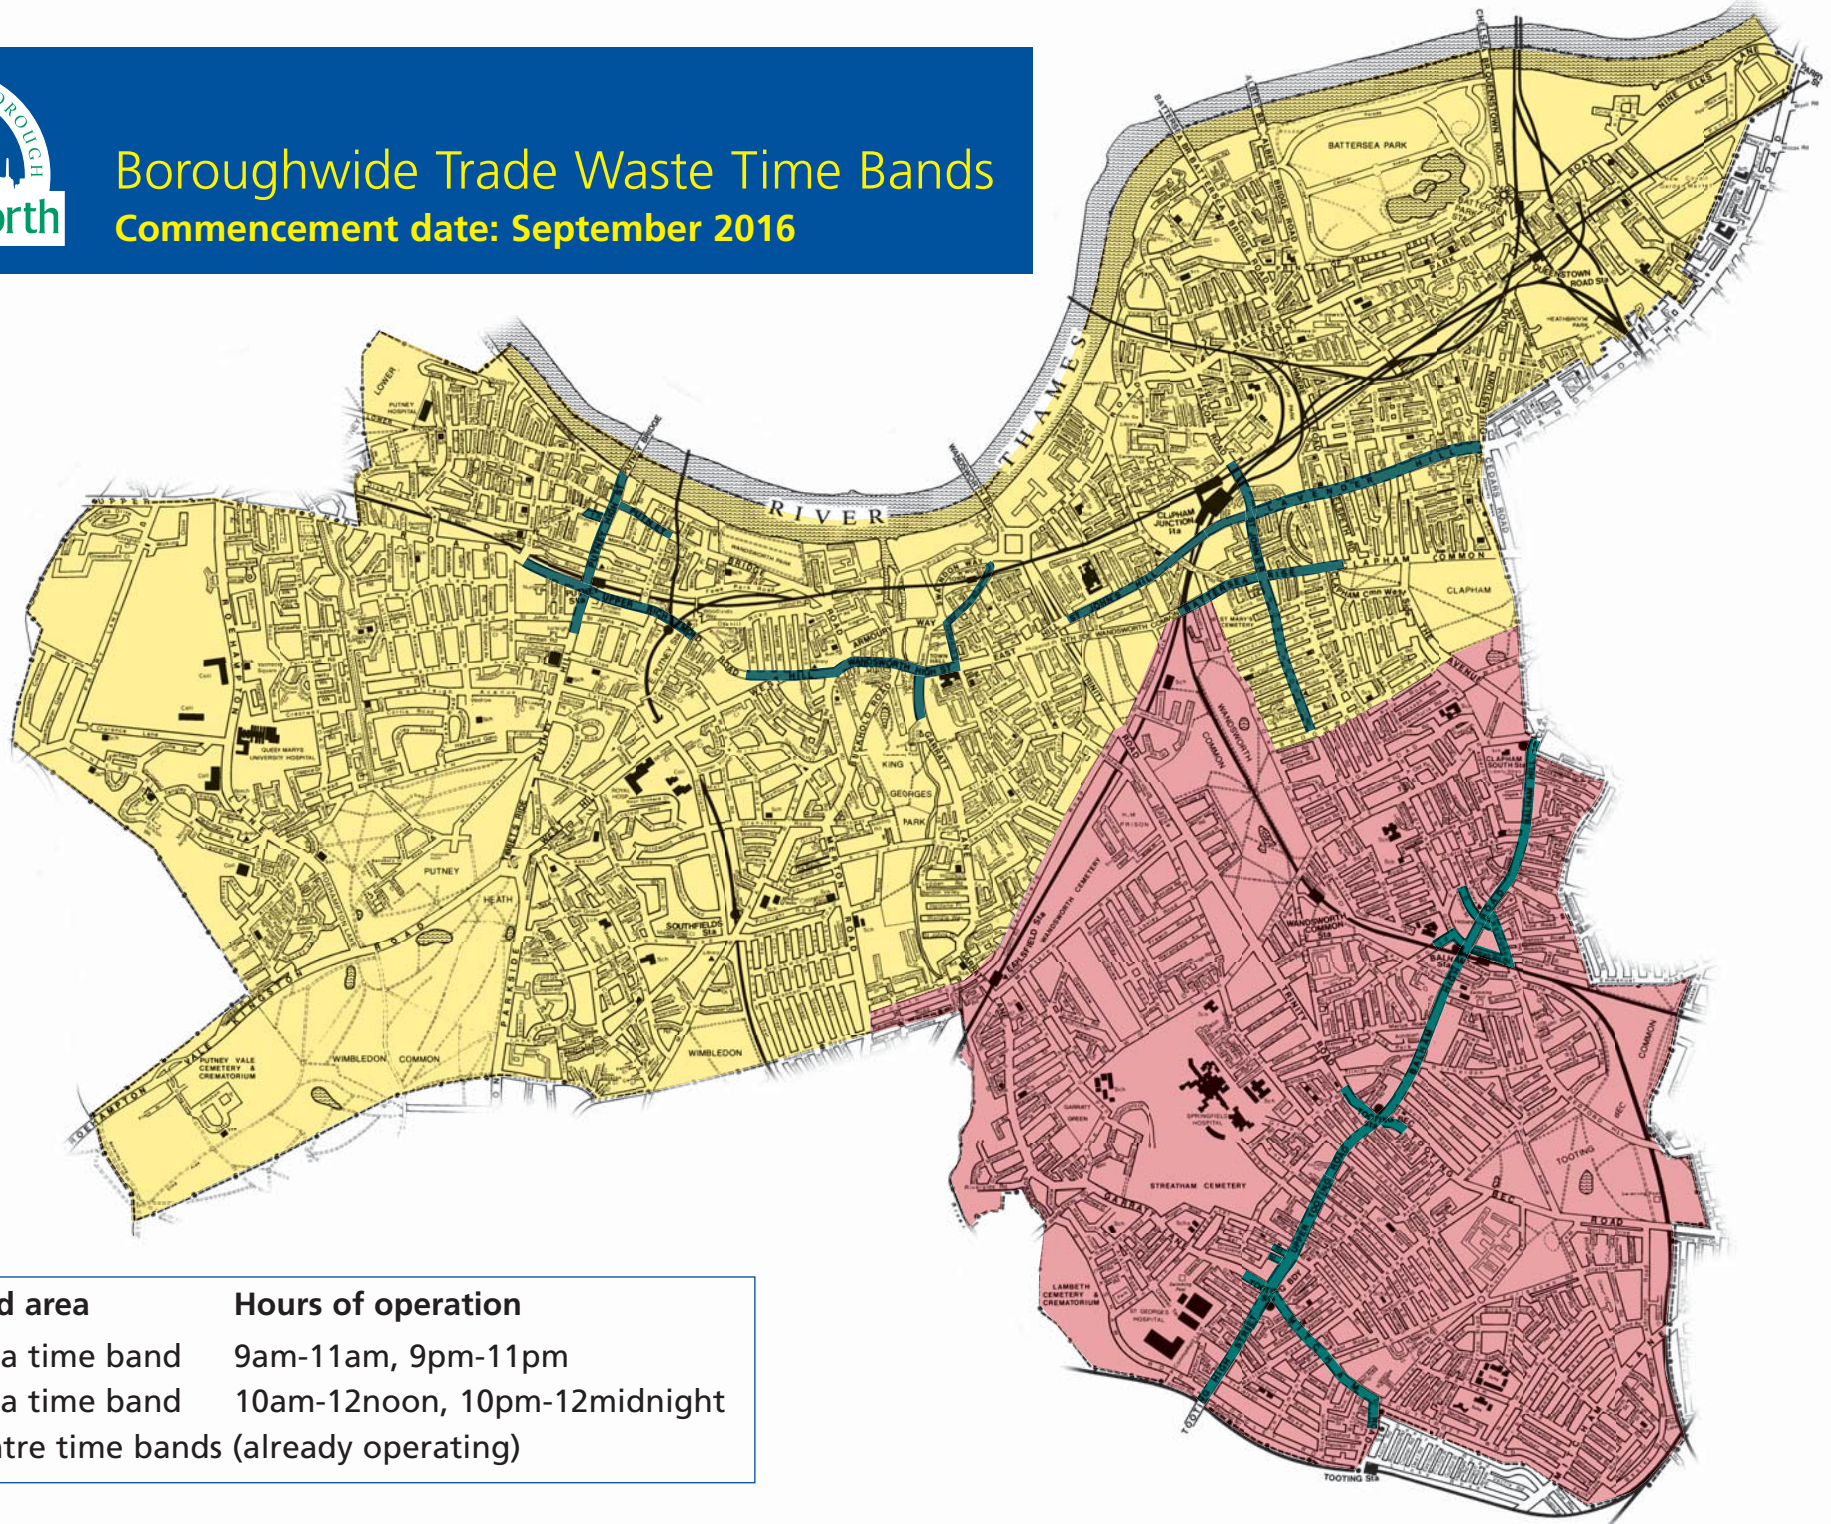

# Boroughwide Trade Waste Time Bands

Commencement date: September 2016

Time band area	Hours of operation
North area time band	9am-11am, 9pm-11pm
South area time band	10am-12noon, 10pm-12midnight
Town Centre time bands (already operating)	