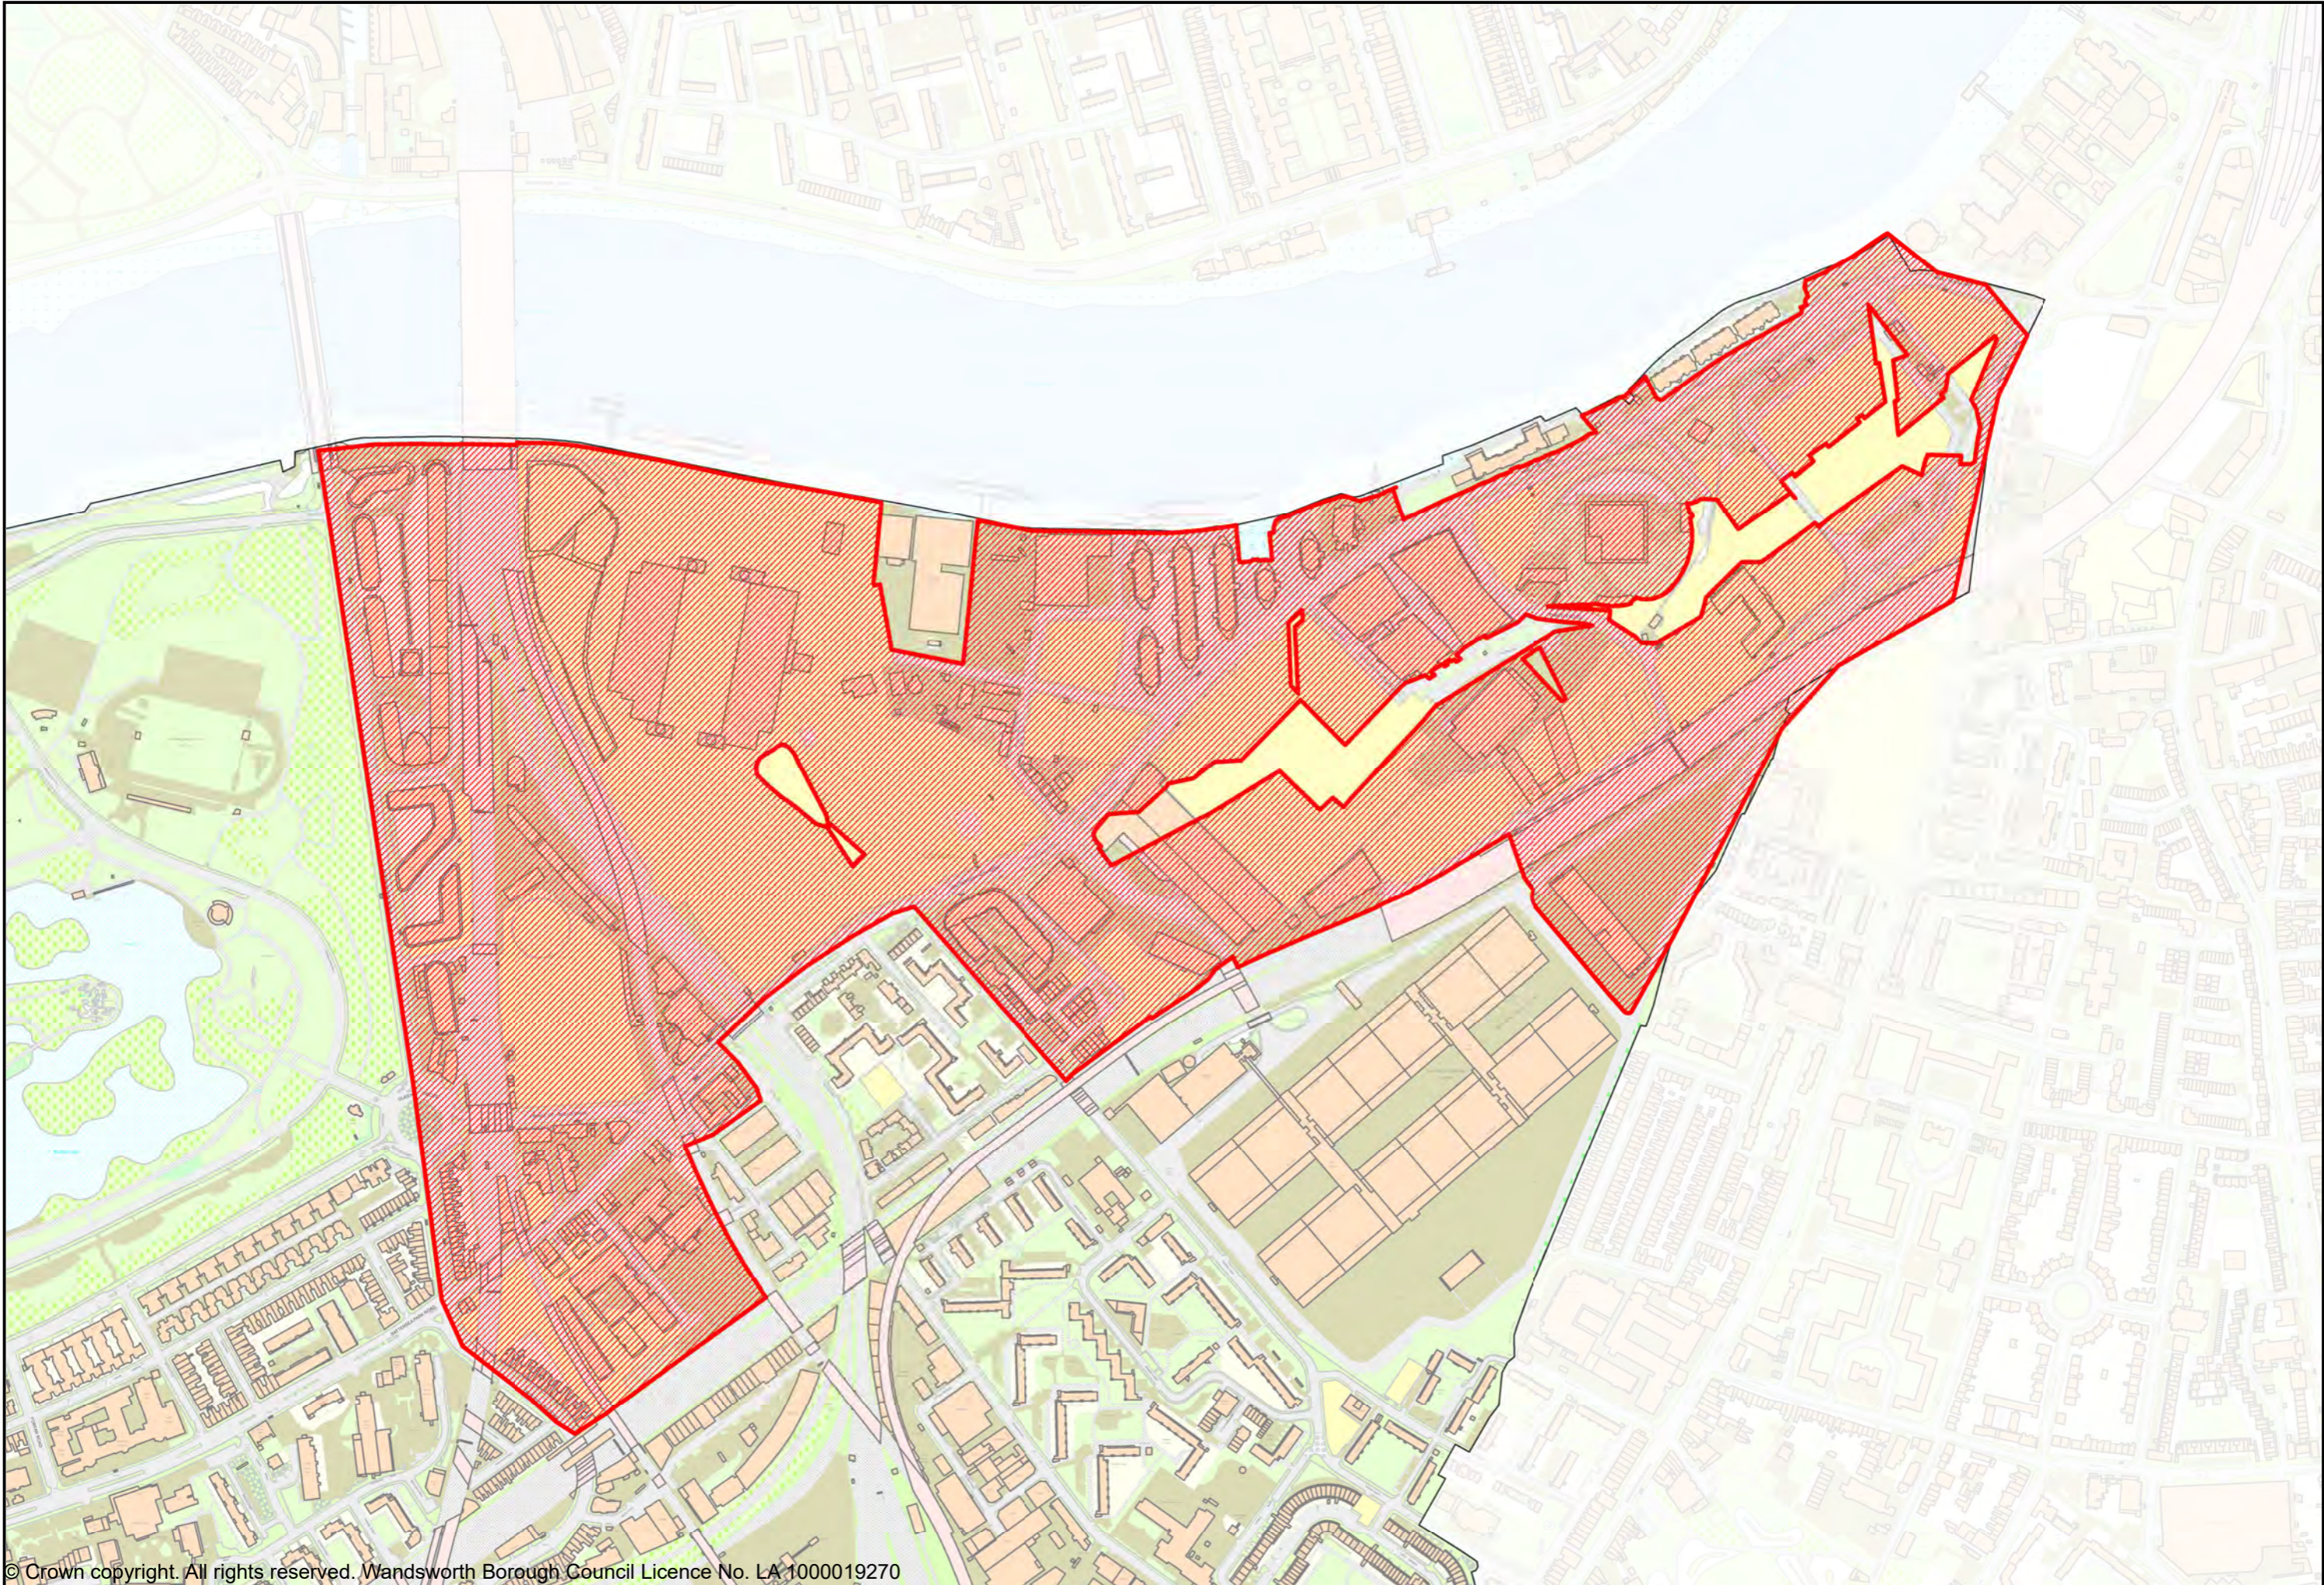

Site 1 Central Activities Zone (Nine Elms)

Site 2 Queenstown Road, Battersea

Site 3 Summerstown LSIA / SIL (Wandle Valley)

# Site 5 Wandle Delta (Wandsworth Town)

Site 6 Old Sergeant (Wandsworth Garratt Lane)

# Site 7 Thornset Road (Earlsfield)

Site 8 Princeton Court (Putney)