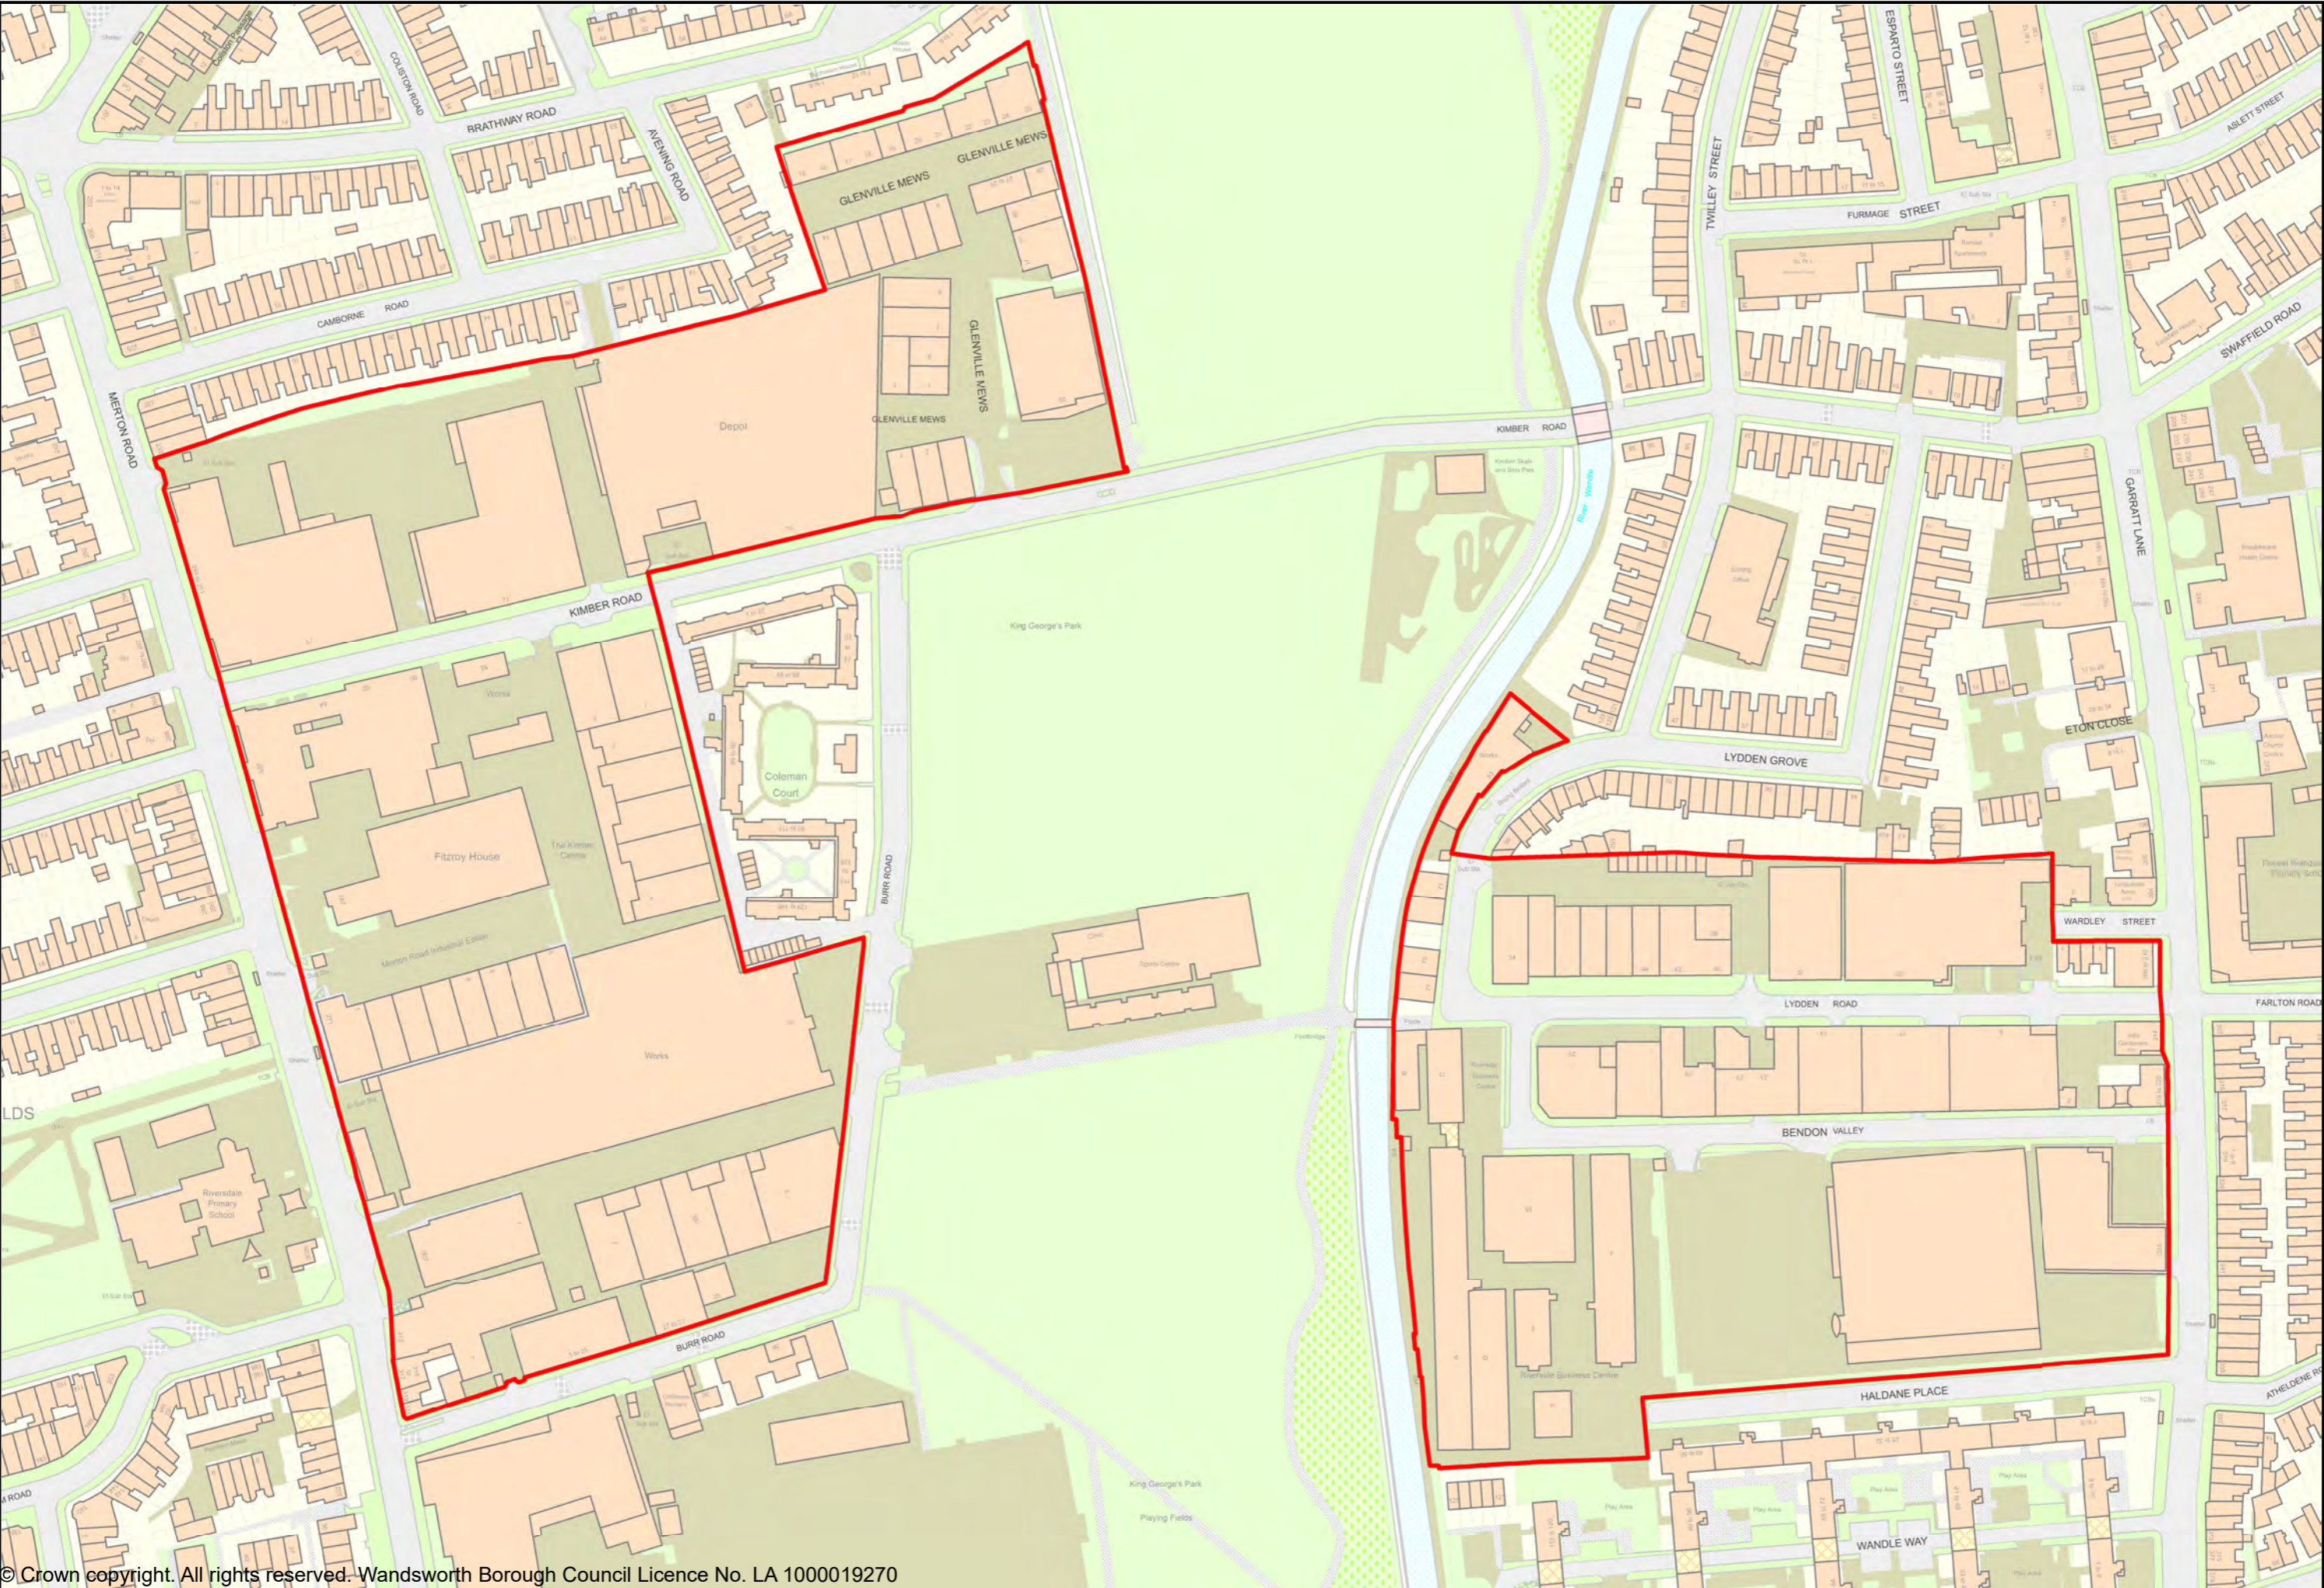

Site 1 Central Activities Zone (Nine Elms)

Site 2 Queenstown Road, Battersea

Site 3 Summerstown LSIA / SIL (Wandle Valley)

# Site 4 Bendon Valley and Kimber Road LSIA (Wandle Valley)

# Site 5 Wandle Delta (Wandsworth Town)

Site 6 Old Sergeant (Wandsworth Garratt Lane)

# Site 7 Thornset Road (Earlsfield)

Site 8 Princeton Court (Putney)