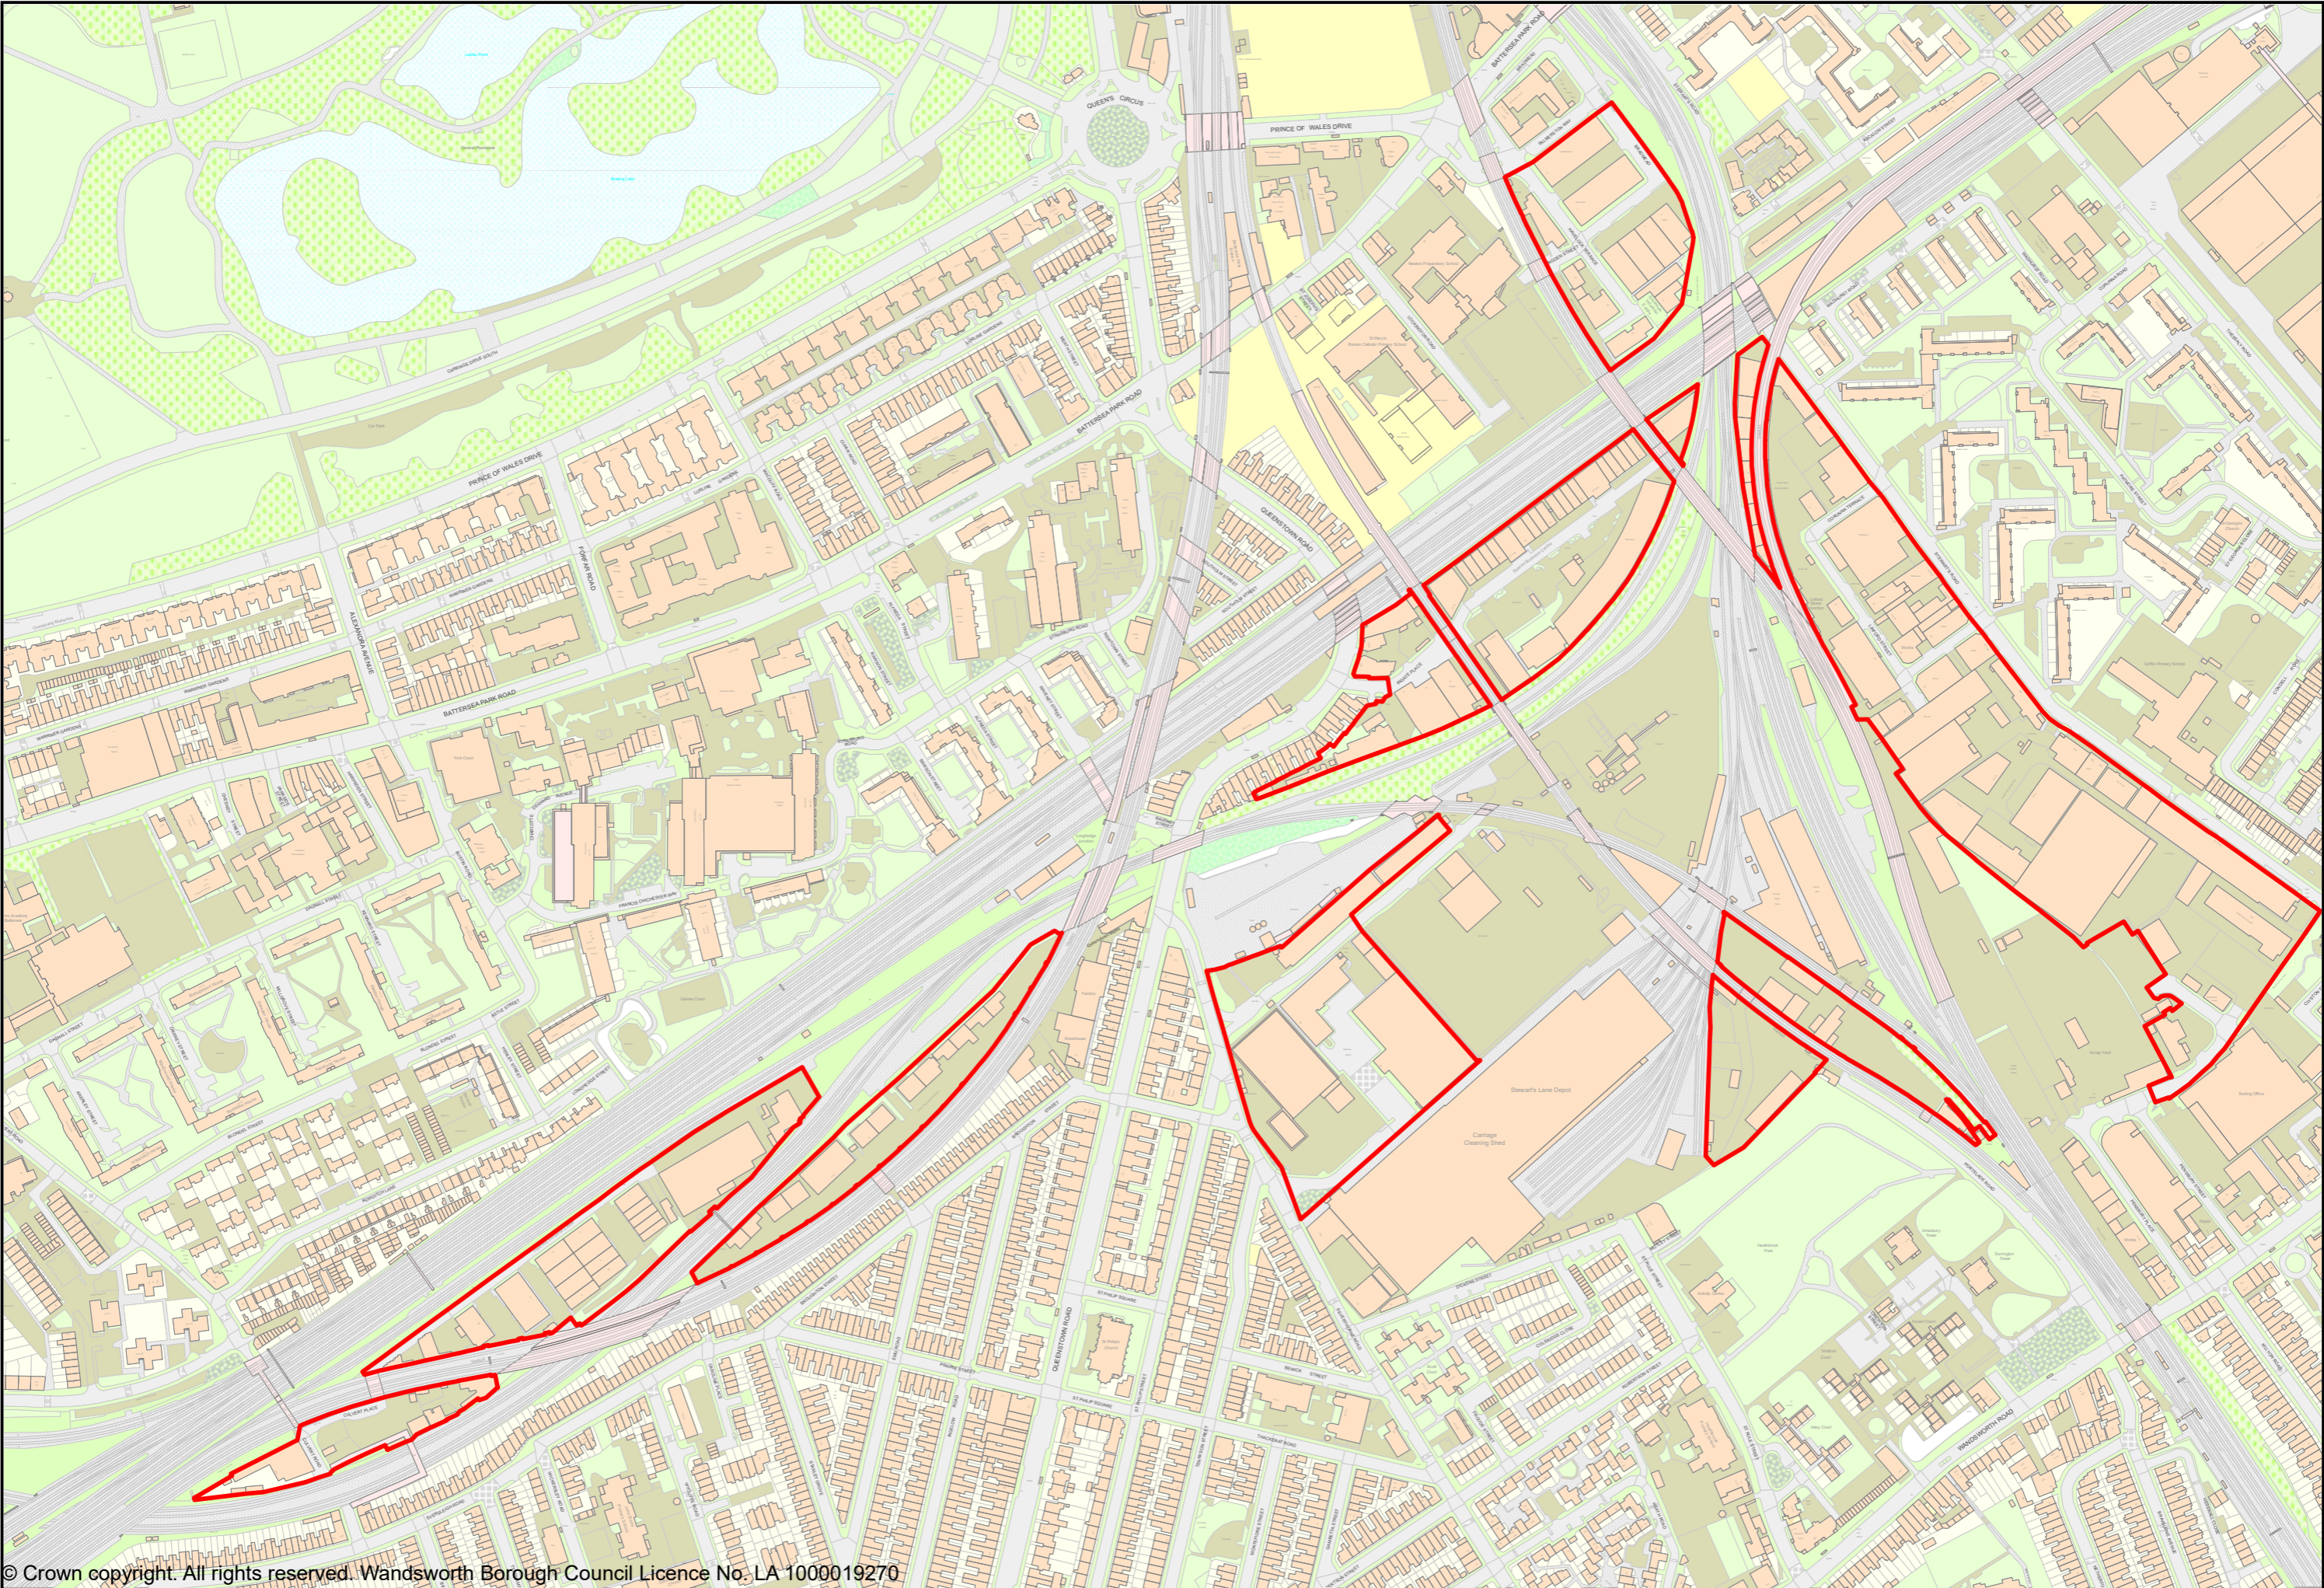

Site 1 Central Activities Zone (Nine Elms)

Site 2 Queenstown Road, Battersea

Site 3 Summerstown LSIA / SIL (Wandle Valley)

# Site 4 Bendon Valley and Kimber Road LSIA (Wandle Valley)

# Site 5 Wandle Delta (Wandsworth Town)

Site 6 Old Sergeant (Wandsworth Garratt Lane)

# Site 7 Thornset Road (Earlsfield)

Site 8 Princeton Court (Putney)