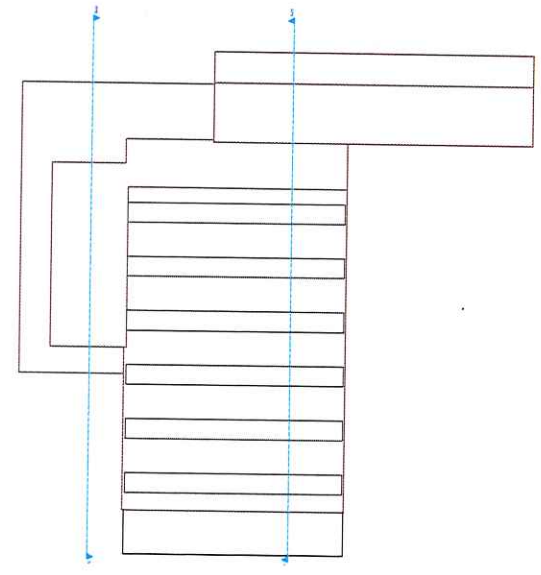

02 ROOF PLAN 1:100