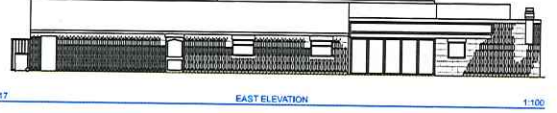

17 EAST ELEVATION 1:100