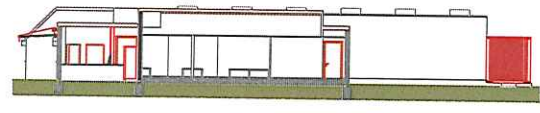

29 SECTION 02 1:100